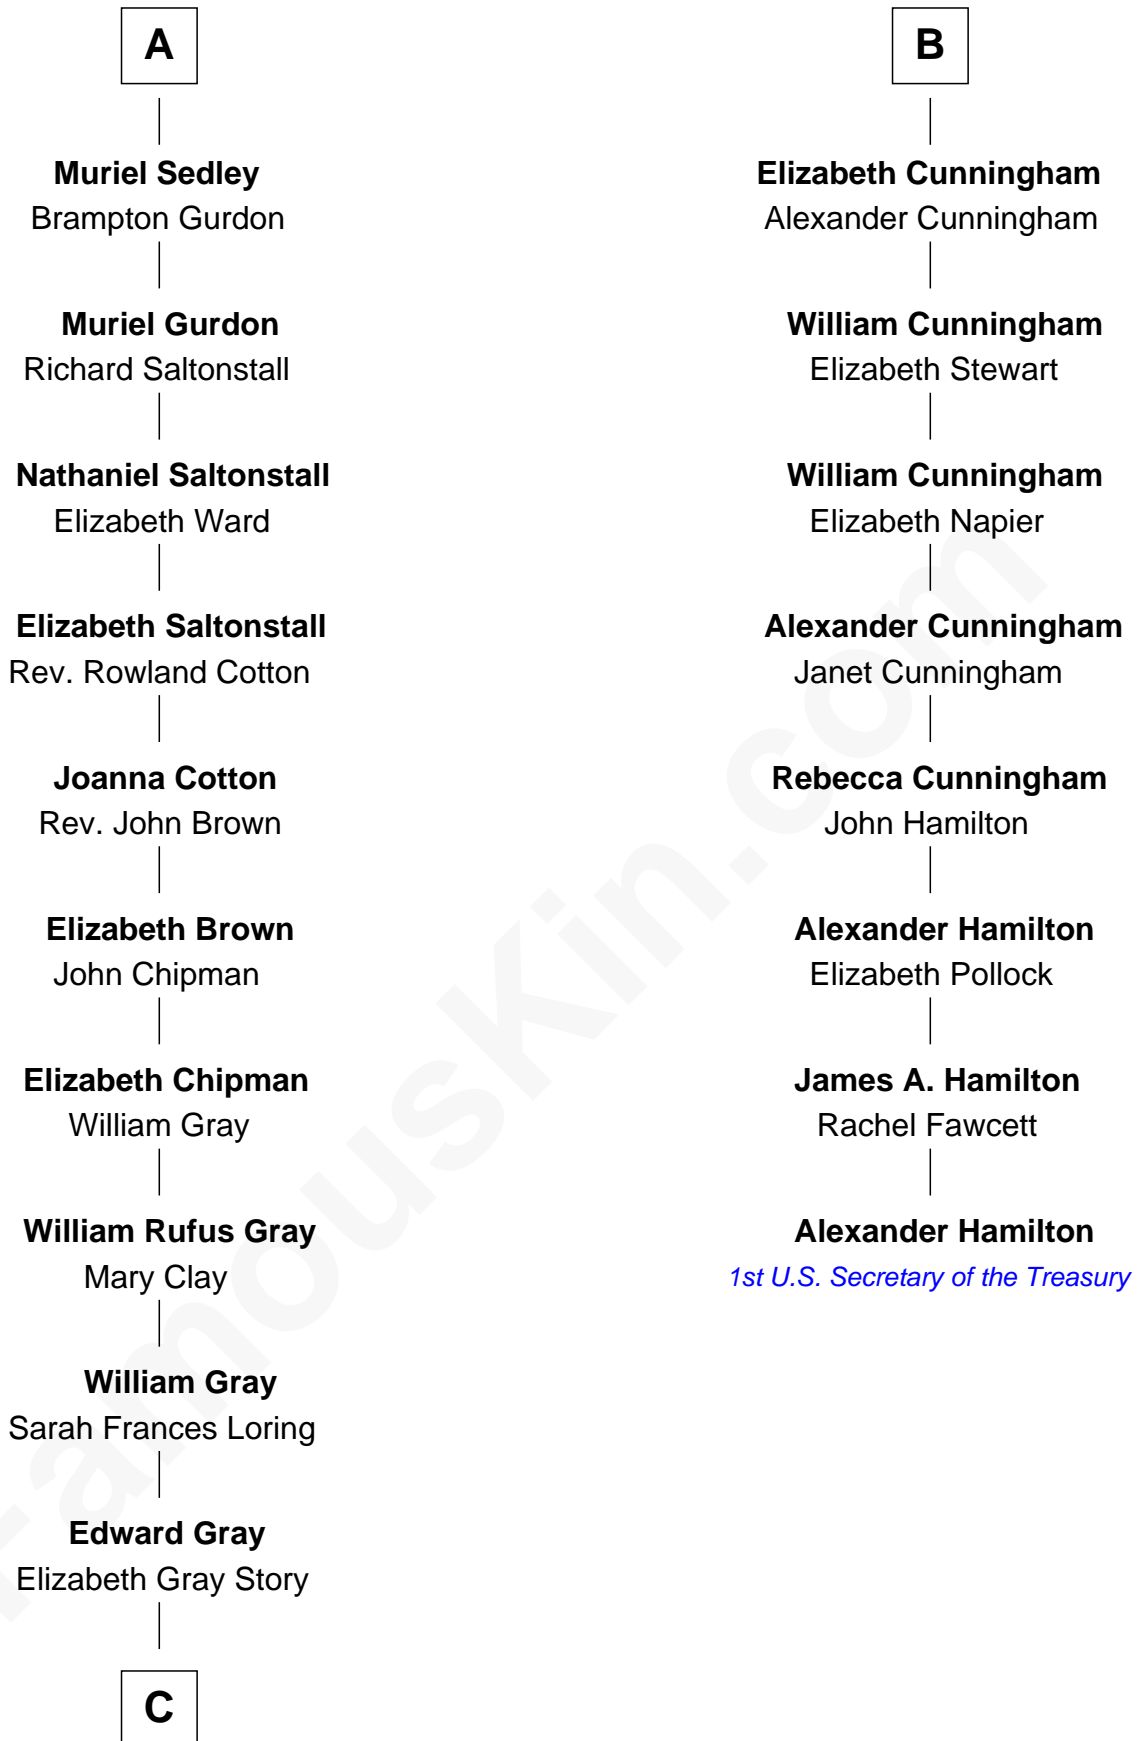

FamousKin.com

Relationship Chart of

Story Musgrave

NASA Astronaut

14th cousin 5 times removed of

Alexander Hamilton
1st U.S. Secretary of the Treasury

C

—
Marguerite Gray
John Butler Swann

—
Marguerite Swann
Percy Musgrave

—
Story Musgrave
NASA Astronaut

FamousKin.com