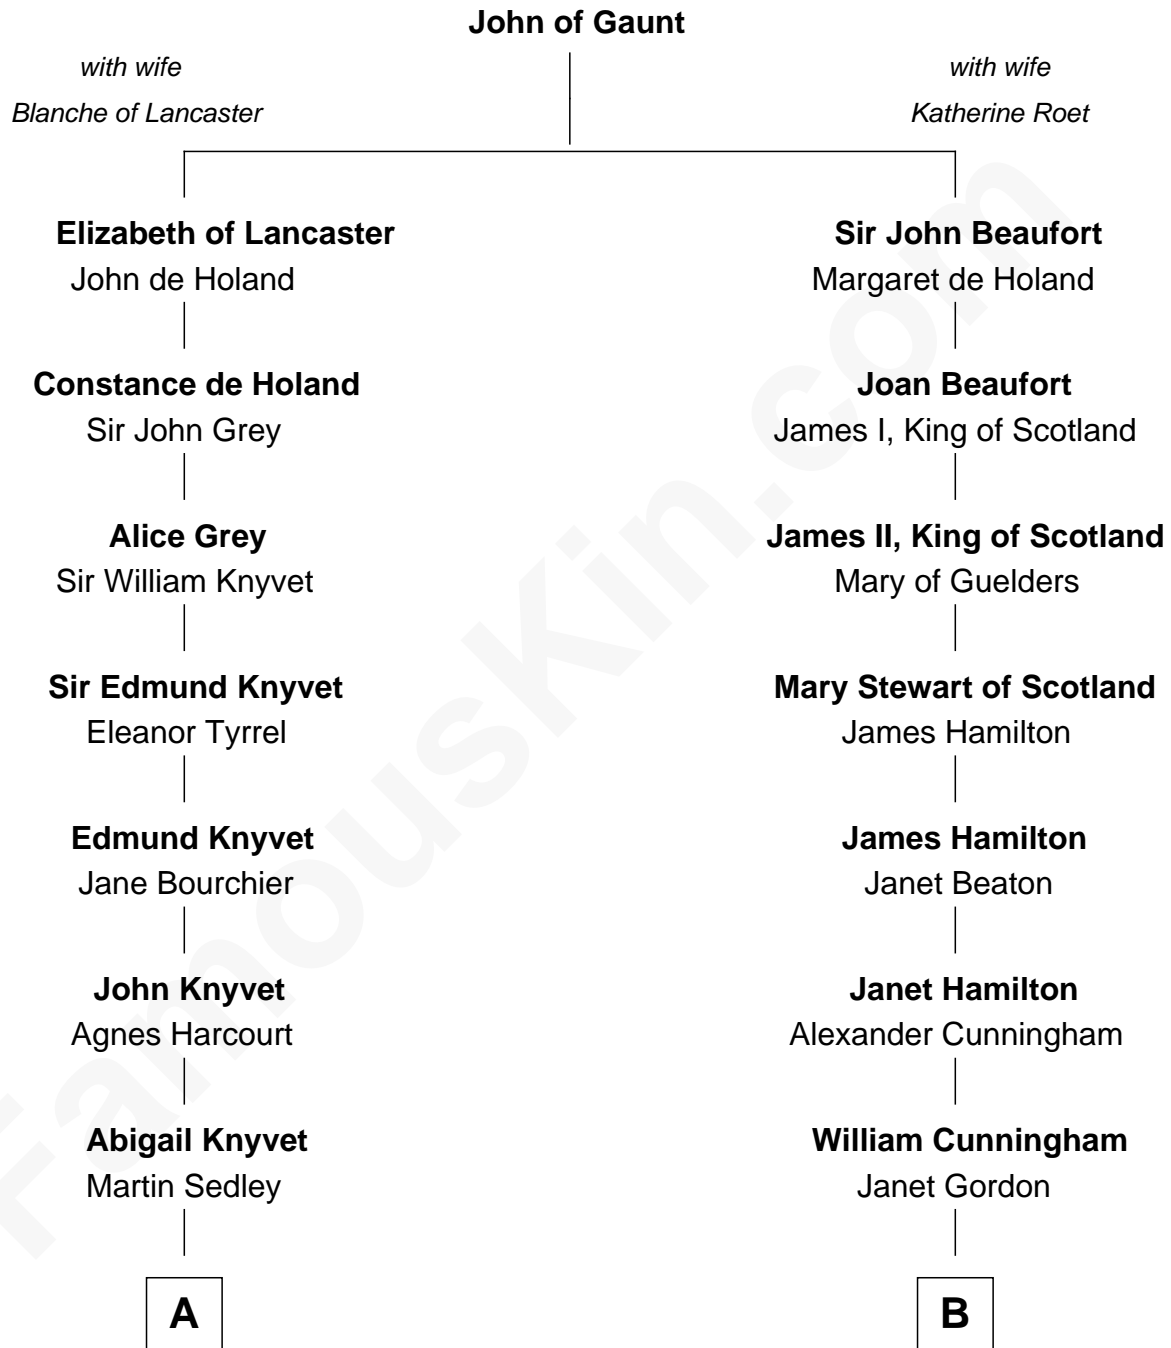

FamousKin.com

Relationship Chart of

Story Musgrave

NASA Astronaut

14th cousin 5 times removed of

Alexander Hamilton
1st U.S. Secretary of the Treasury

C

—
Marguerite Gray
John Butler Swann

—
Marguerite Swann
Percy Musgrave

—
Story Musgrave
NASA Astronaut

FamousKin.com