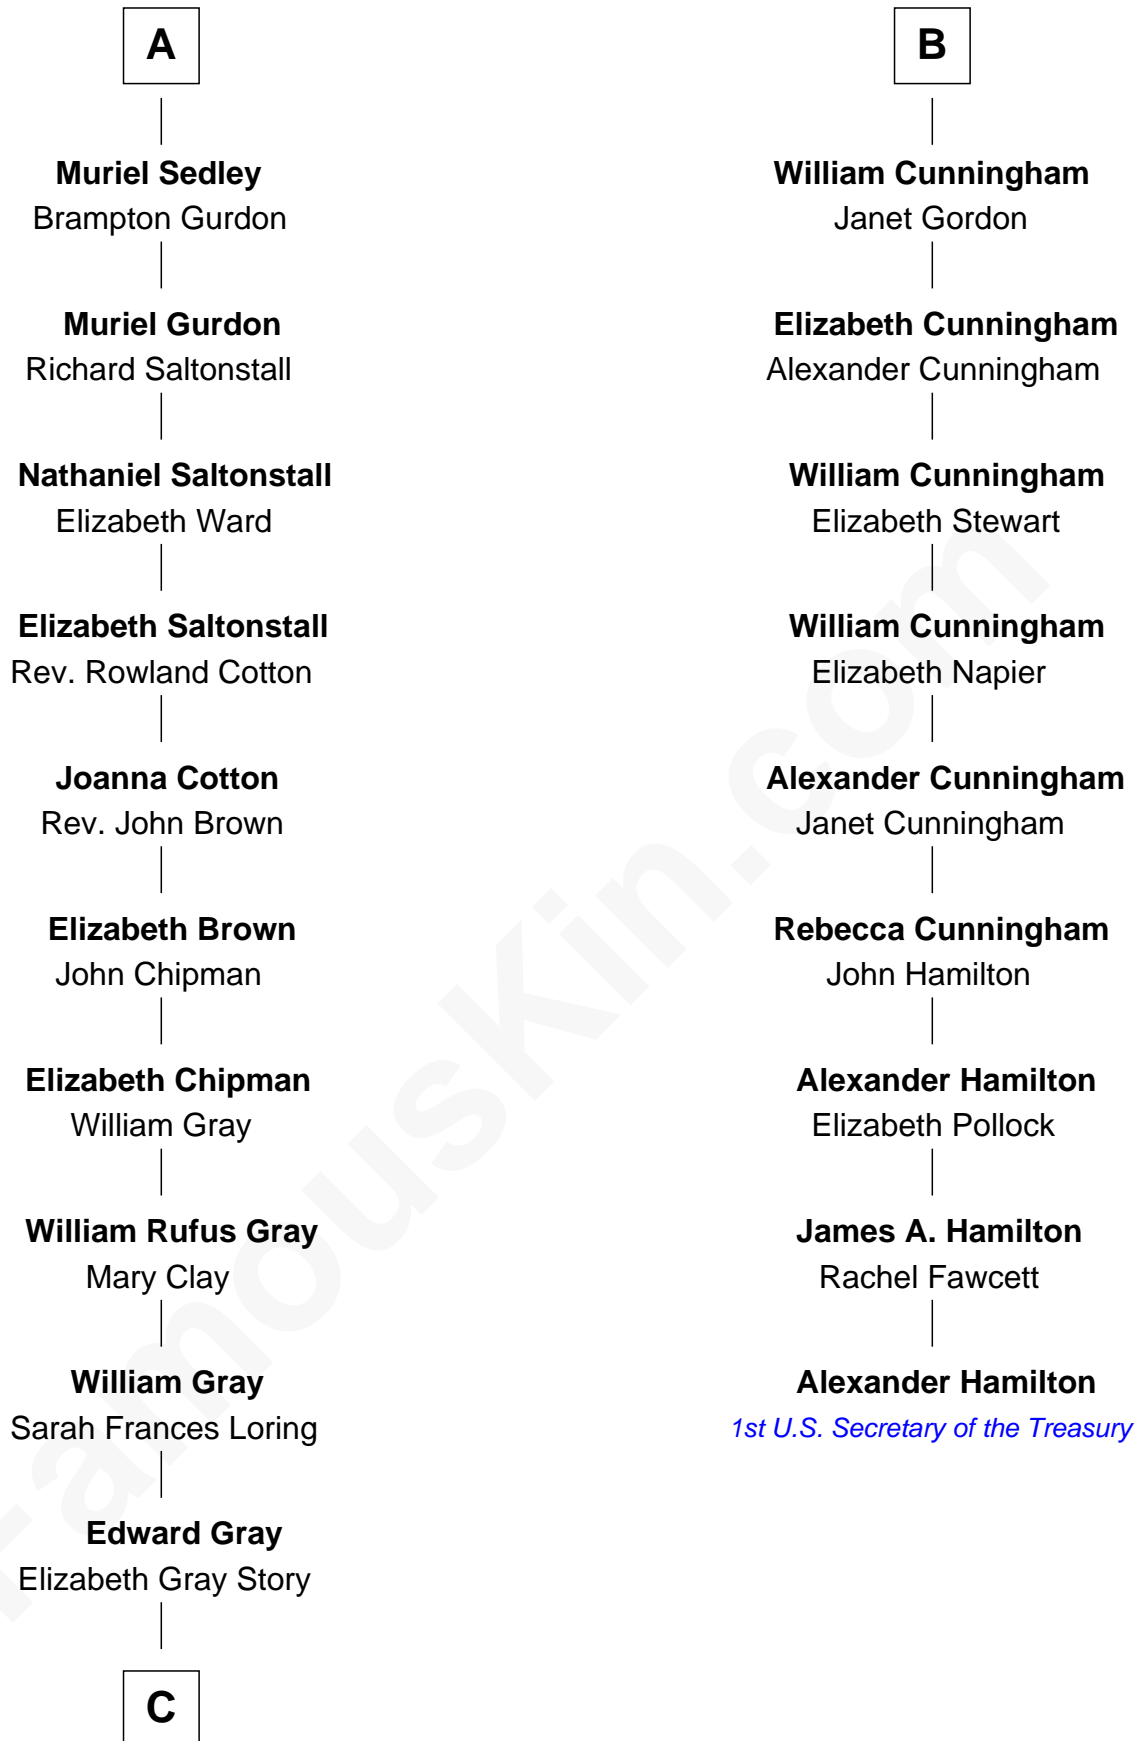

FamousKin.com

Relationship Chart of

Story Musgrave

NASA Astronaut

15th cousin 4 times removed of

Alexander Hamilton

1st U.S. Secretary of the Treasury

C

—
Marguerite Gray
John Butler Swann

—
Marguerite Swann
Percy Musgrave

—
Story Musgrave
NASA Astronaut

FamousKin.com