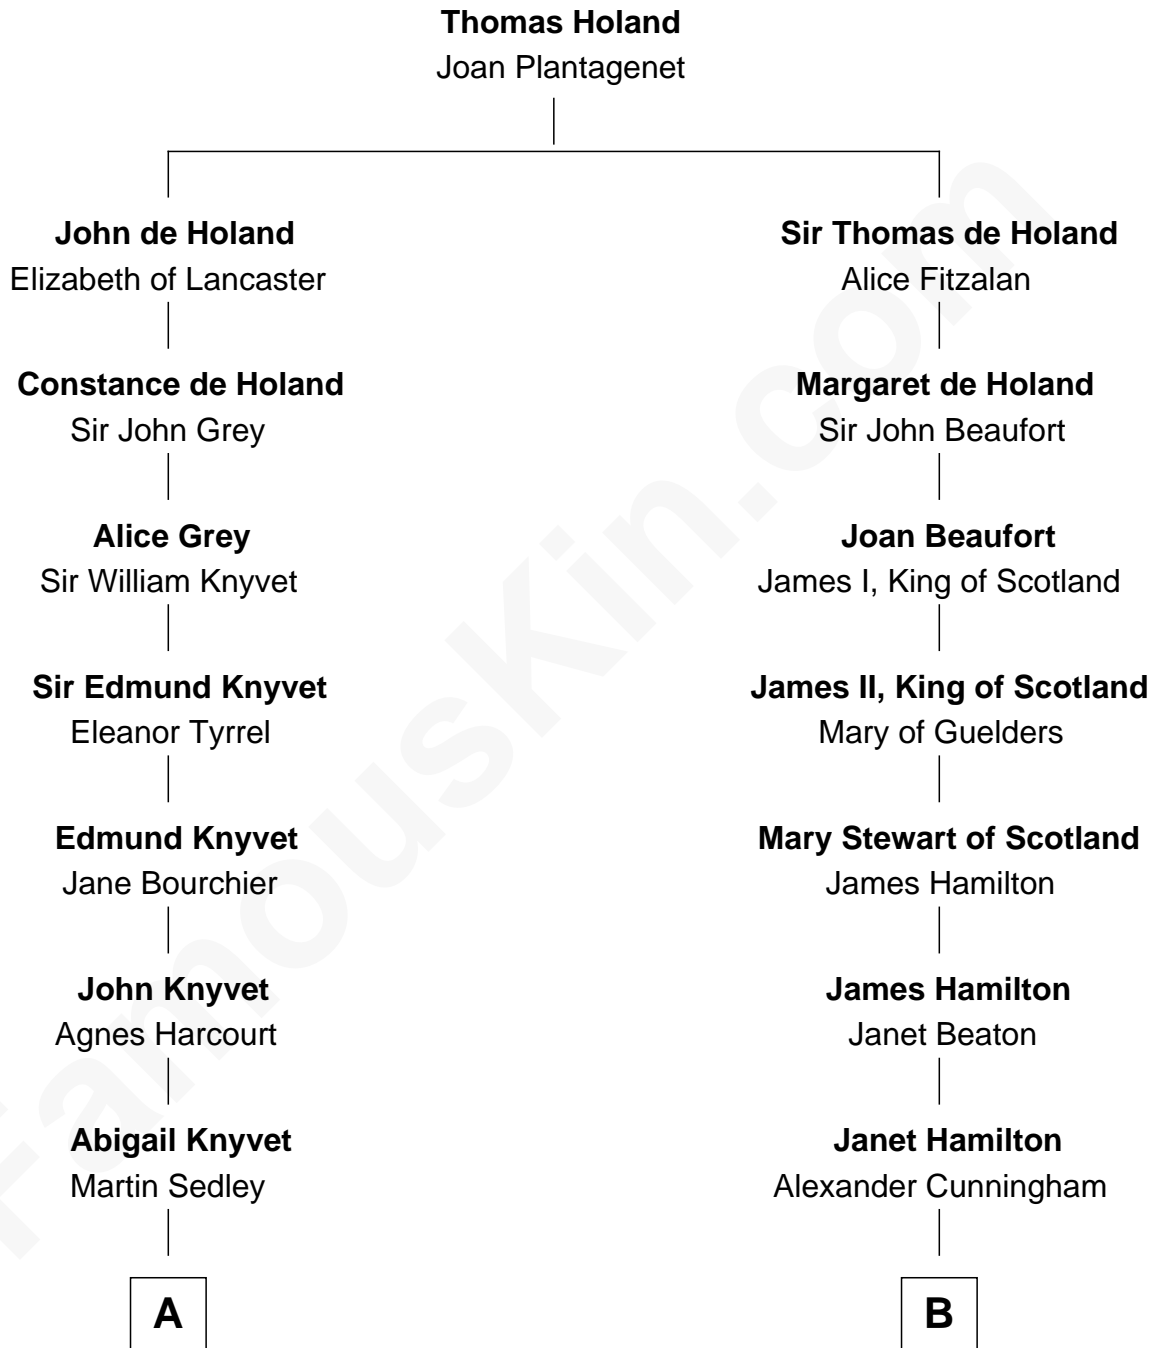

FamousKin.com

Relationship Chart of

Story Musgrave

NASA Astronaut

15th cousin 4 times removed of

Alexander Hamilton

1st U.S. Secretary of the Treasury

C

—
Marguerite Gray
John Butler Swann

—
Marguerite Swann
Percy Musgrave

—
Story Musgrave
NASA Astronaut

FamousKin.com