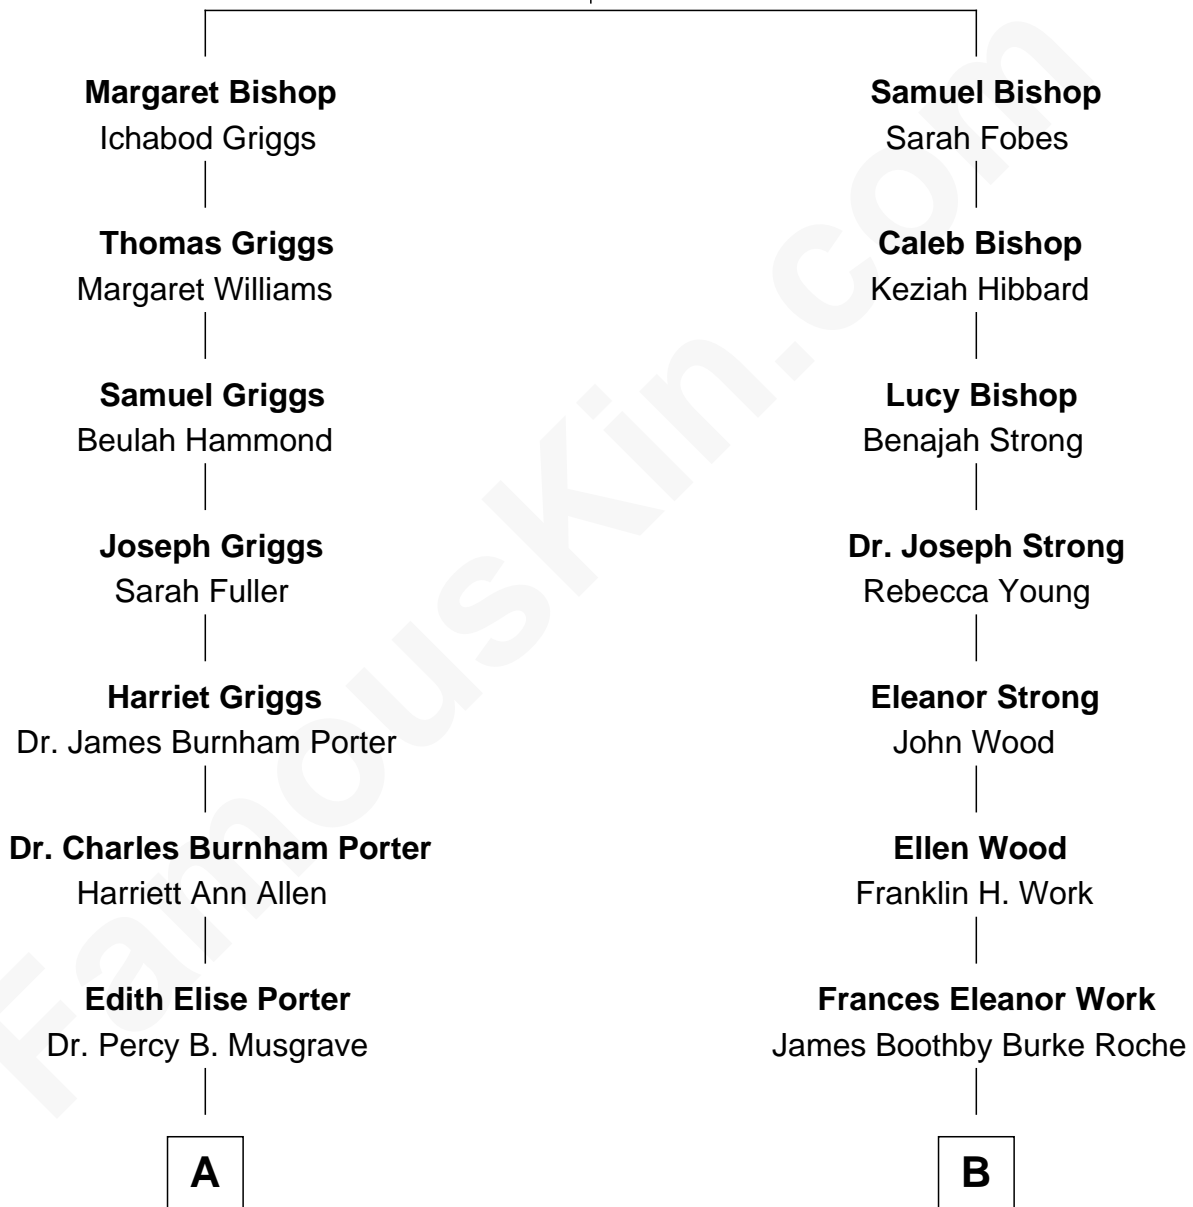

FamousKin.com Relationship Chart of

Story Musgrave

NASA Astronaut

8th cousin 1 time removed of

Princess Diana

Princess of Wales

Samuel Bishop

Hester Cogswell

FamousKin.com