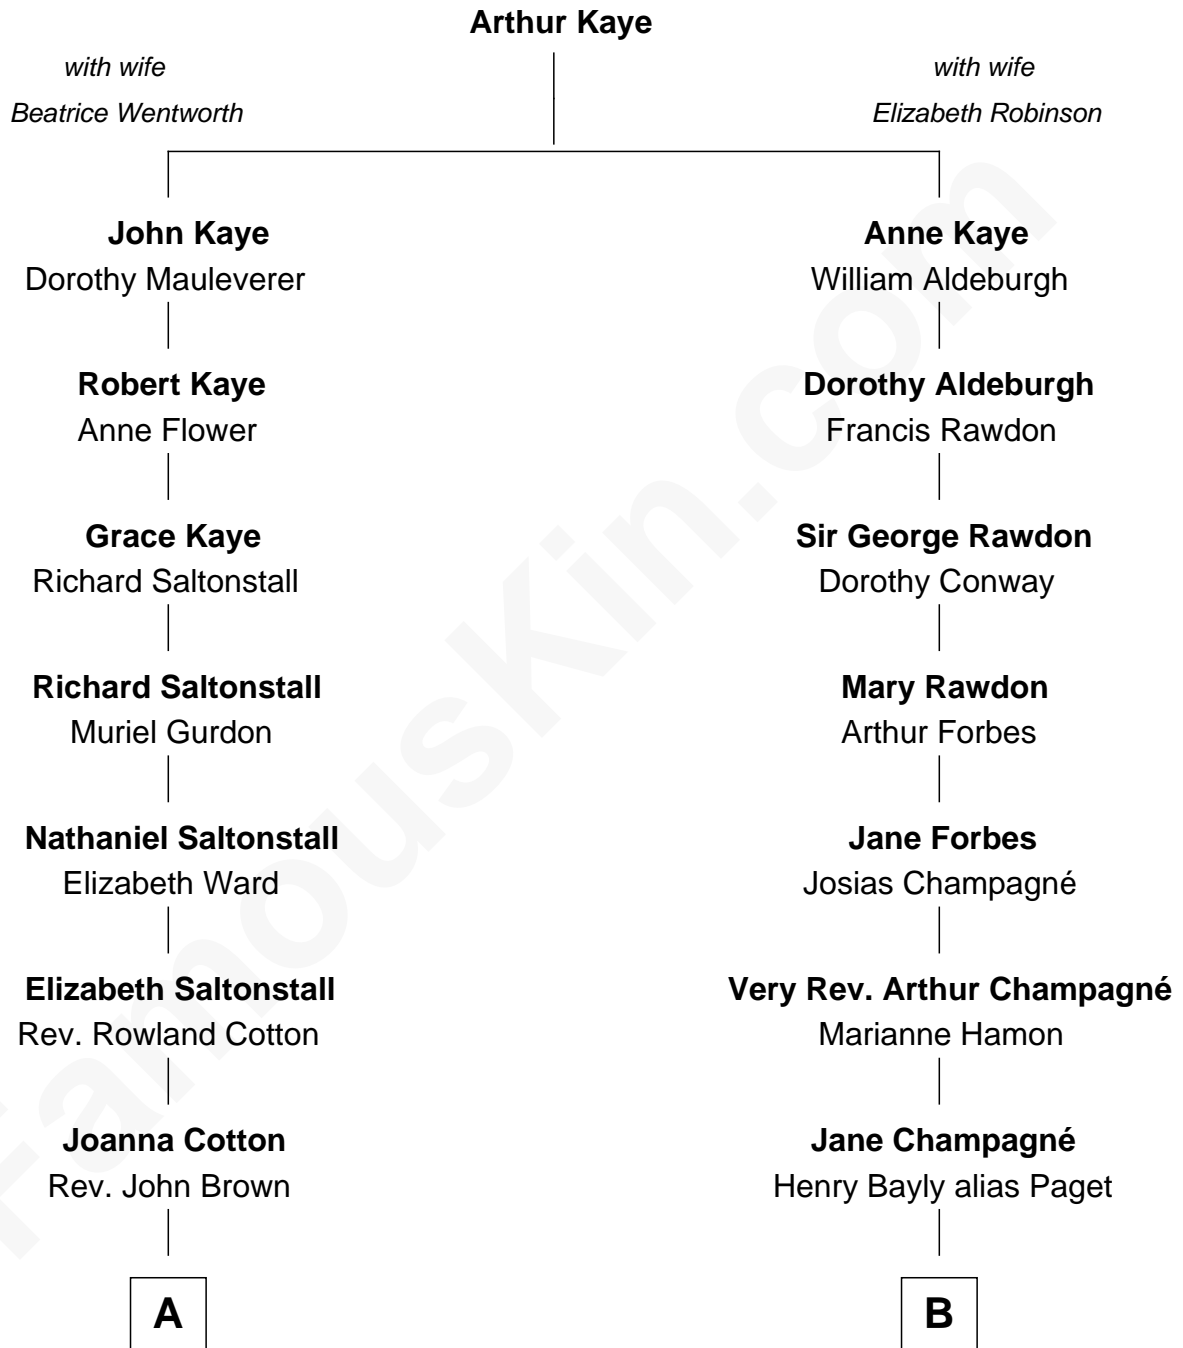

# FamousKin.com Relationship Chart of

**Story Musgrave**

*NASA Astronaut*

13th cousin 1 time removed of

**Princess Diana**

*Princess of Wales*

**A**

**Elizabeth Brown**

John Chipman

**Elizabeth Chipman**

William Gray

**William Rufus Gray**

Mary Clay

**William Gray**

Sarah Frances Loring

**Edward Gray**

Elizabeth Gray Story

**Marguerite Gray**

John Butler Swann

**Marguerite Swann**

Percy Musgrave

**Story Musgrave**

*NASA Astronaut*

**B**