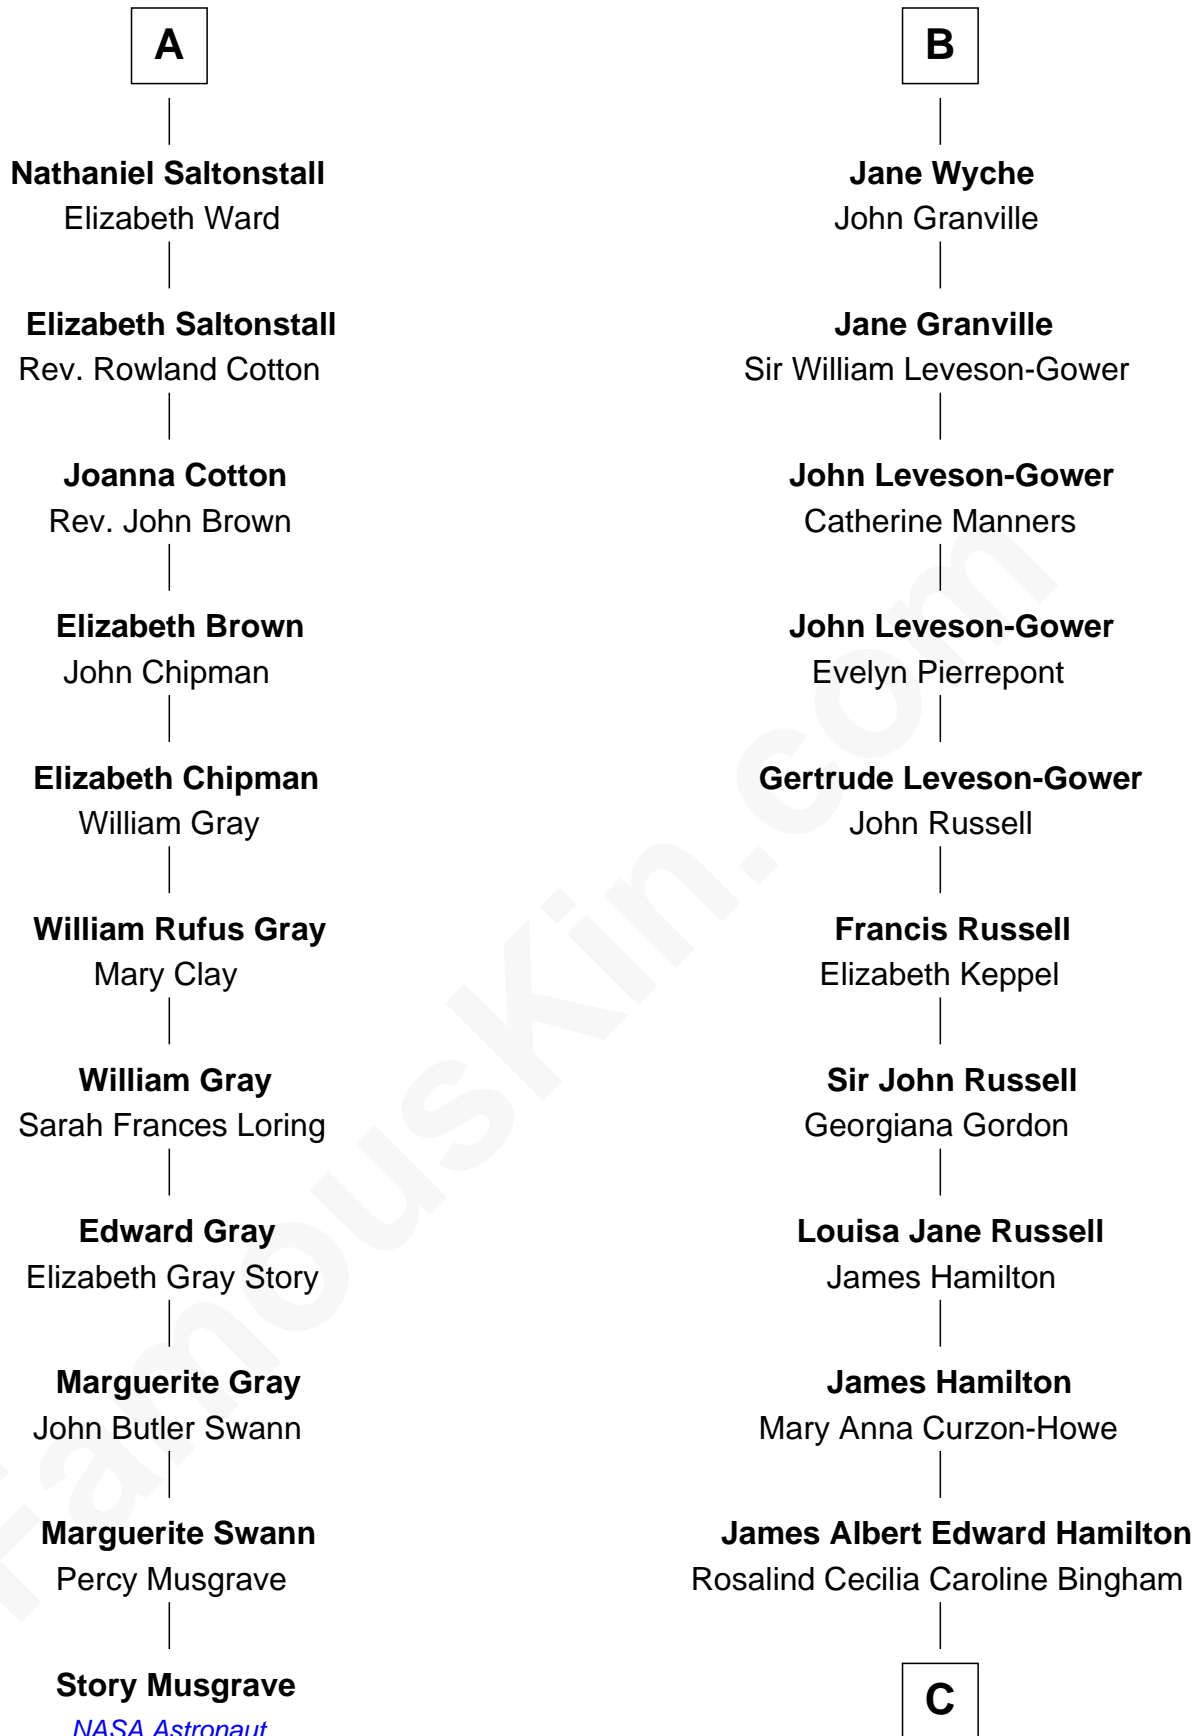

FamousKin.com
Relationship Chart of
Story Musgrave
NASA Astronaut

17th cousin 2 times removed of

Princess Diana
Princess of Wales

Thomas Stonor
 Joan de la Pole

C

Cynthia Elinor Beatrix Hamilton

Albert Edward John Spencer

Edward John Spencer

Frances Ruth Burke Roche

Princess Diana

Princess of Wales

FamousKin.com