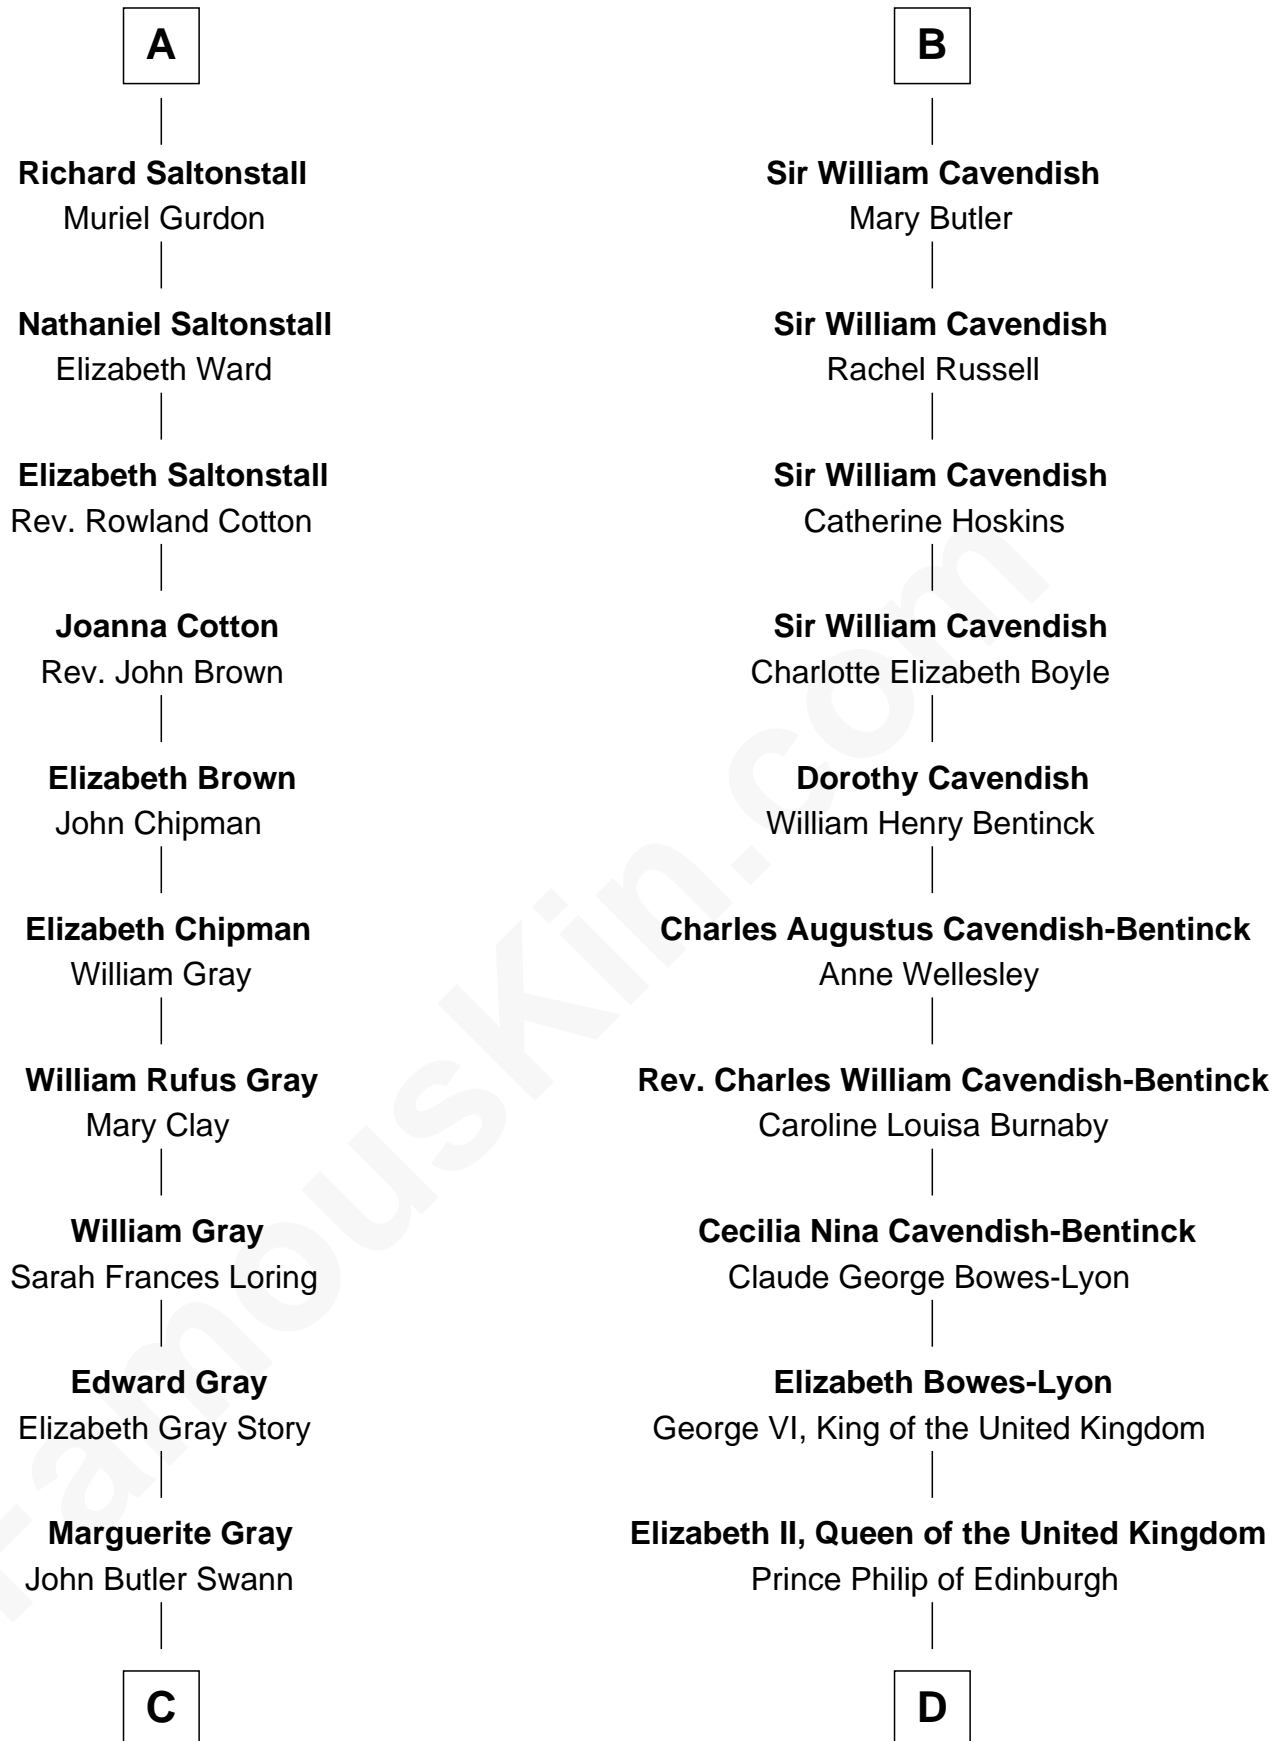

# FamousKin.com Relationship Chart of

**Story Musgrave**

*NASA Astronaut*

18th cousin of

**Prince William**

*Prince of Wales*

**Sir Thomas Chaworth**

Isabel Aylesbury

**Elizabeth Chaworth**  
Sir William FitzWilliam

**Isabel FitzWilliam**  
Richard Wentworth

**Matthew Wentworth**  
Elizabeth Woodruffe

**Beatrice Wentworth**  
Arthur Kaye

**John Kaye**  
Dorothy Mauleverer

**Robert Kaye**  
Anne Flower

**Grace Kaye**  
Richard Saltonstall

**A**

**Katherine Chaworth**  
William Leeke

**Thomas Leeke**  
Margaret Foxe

**Elizabeth Leeke**  
John Hardwick

**Elizabeth Hardwick**  
Sir William Cavendish

**Sir William Cavendish**  
Anne Keighley

**William Cavendish**  
Christian Bruce

**William Cavendish**  
Elizabeth Cecil

**B**

FamousKin.com