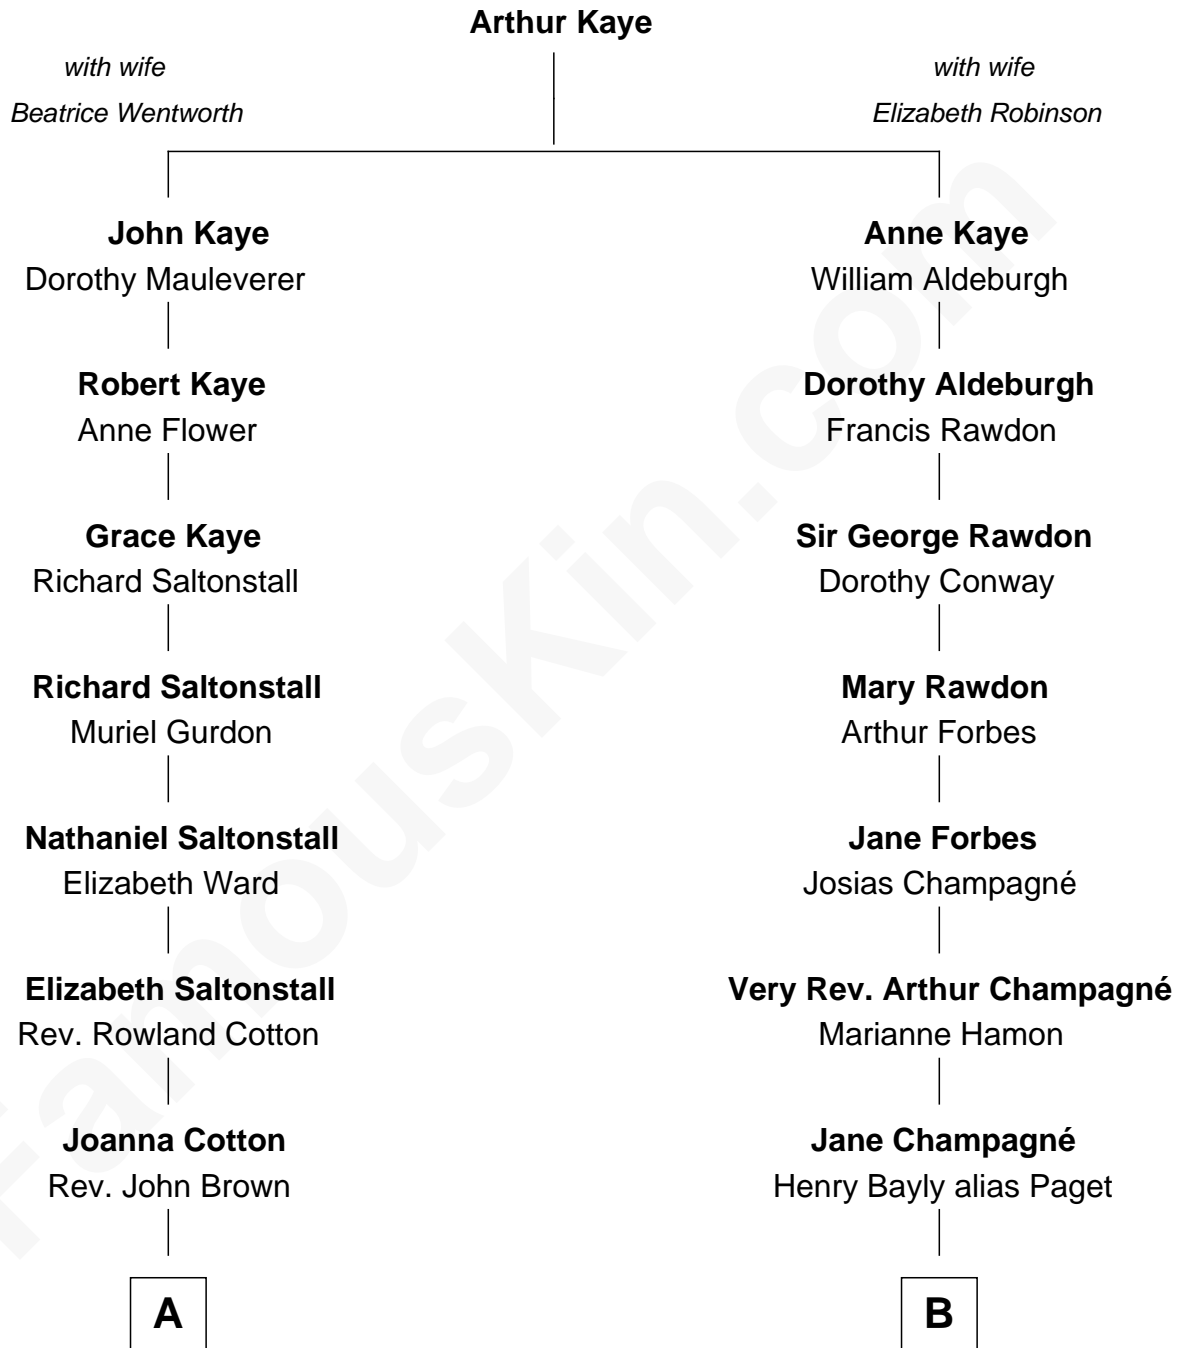

# FamousKin.com Relationship Chart of

**Story Musgrave**

*NASA Astronaut*

14th cousin of

**Prince William**

*Prince of Wales*

**A**

**Elizabeth Brown**

John Chipman

**Elizabeth Chipman**

William Gray

**William Rufus Gray**

Mary Clay

**William Gray**

Sarah Frances Loring

**Edward Gray**

Elizabeth Gray Story

**Marguerite Gray**

John Butler Swann

**Marguerite Swann**

Percy Musgrave

**Story Musgrave**

*NASA Astronaut*

**B**