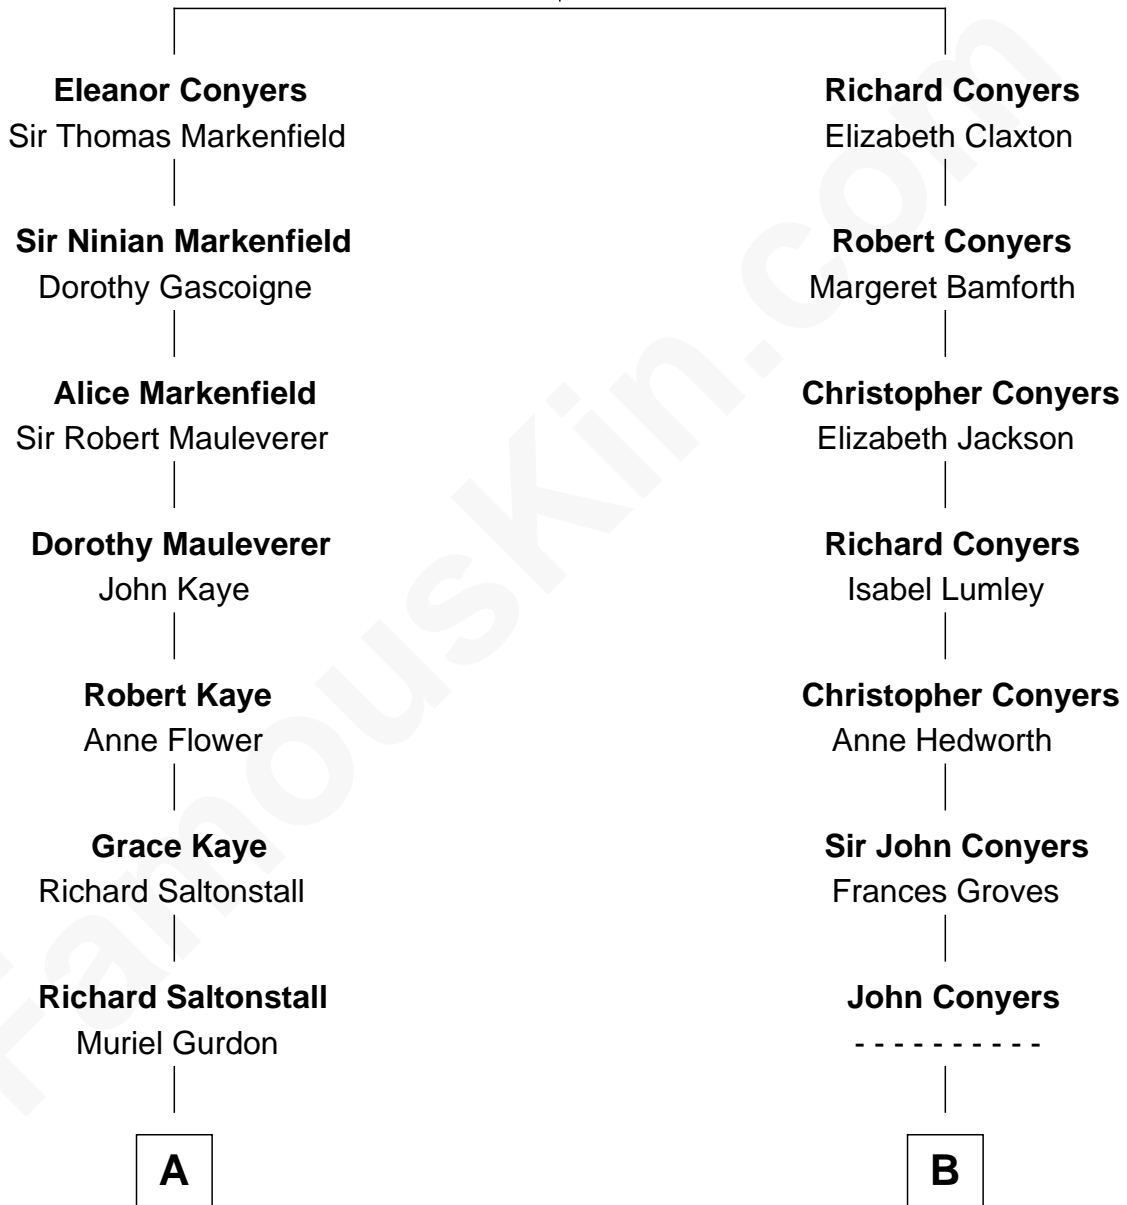

FamousKin.com
Relationship Chart of
Story Musgrave
NASA Astronaut

17th cousin 1 time removed of
Catherine Middleton
Princess of Wales

Sir John Conyers
 Margery Darcy

C

Carole Elizabeth Goldsmith

Michael Francis Middleton

Catherine Middleton

Princess of Wales

FamousKin.com