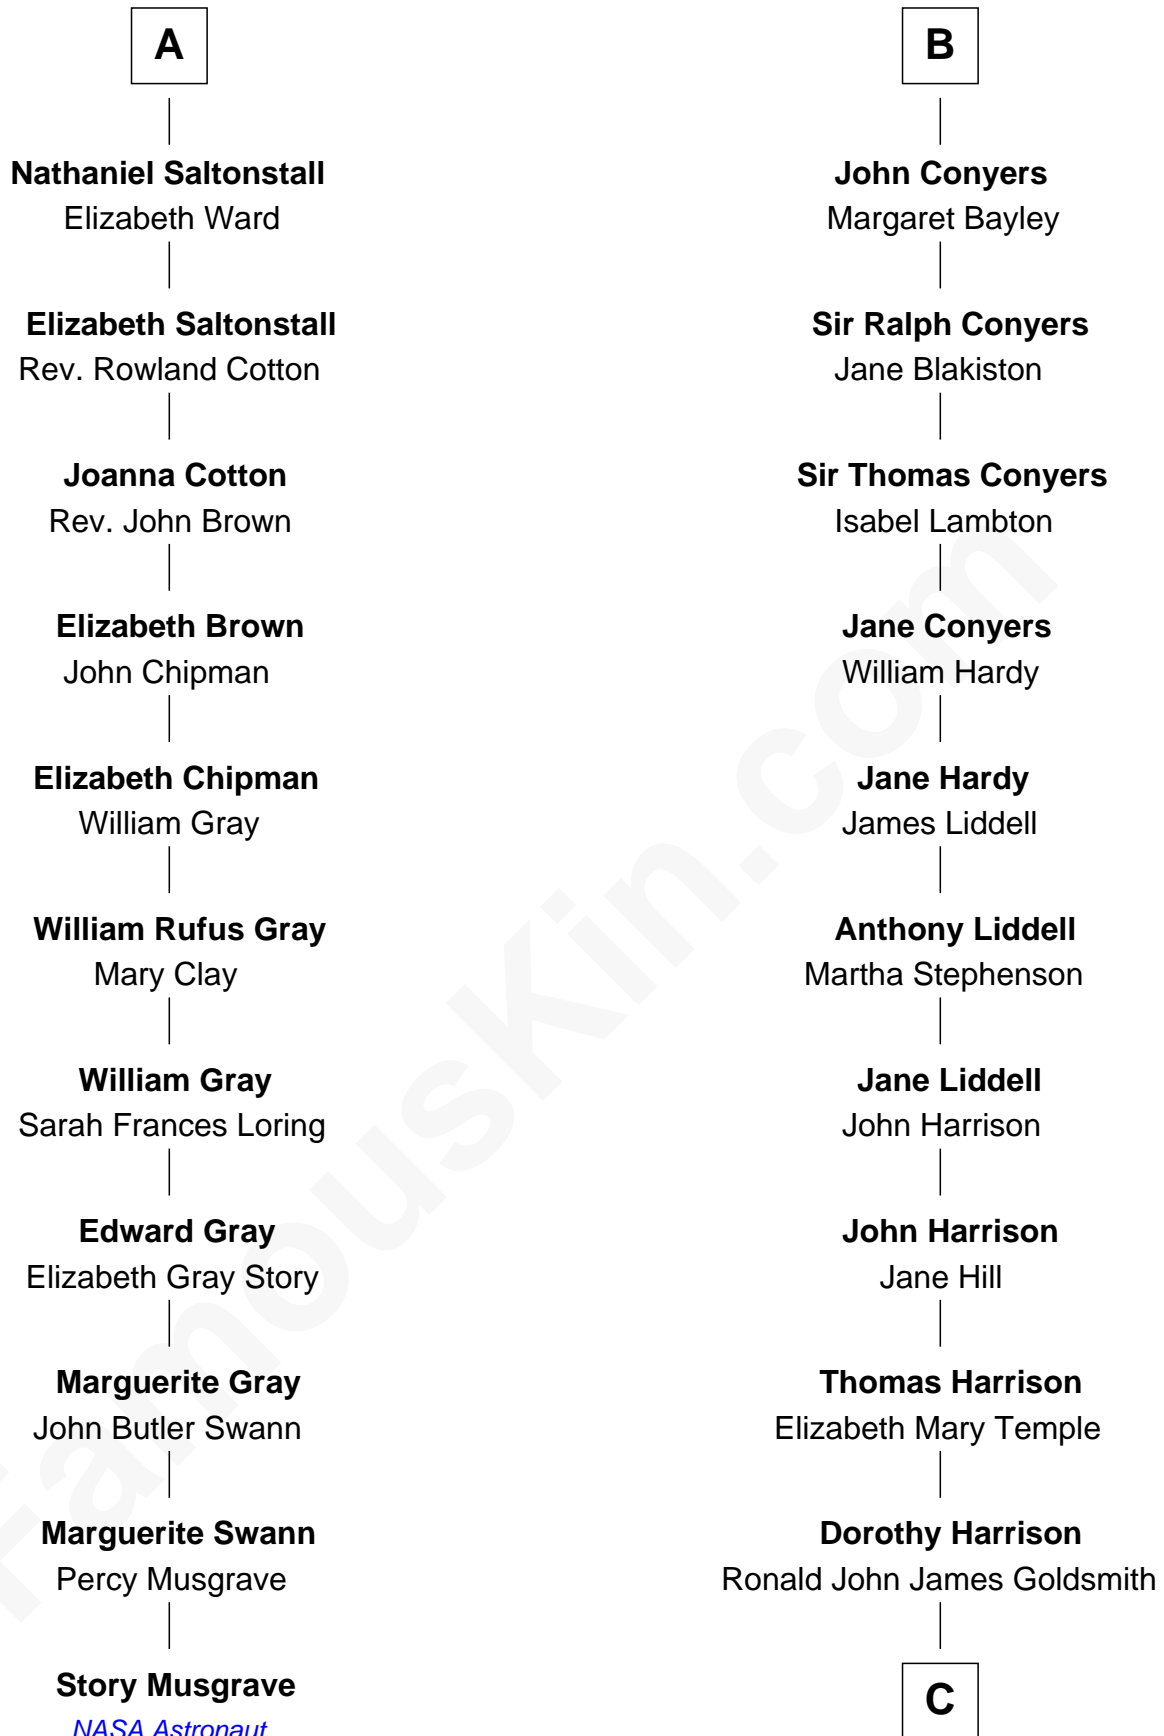

FamousKin.com
Relationship Chart of
Story Musgrave
NASA Astronaut

17th cousin 1 time removed of
Catherine Middleton
Princess of Wales

Sir John Conyers
 Margery Darcy

C

Carole Elizabeth Goldsmith

Michael Francis Middleton

Catherine Middleton

Princess of Wales

FamousKin.com