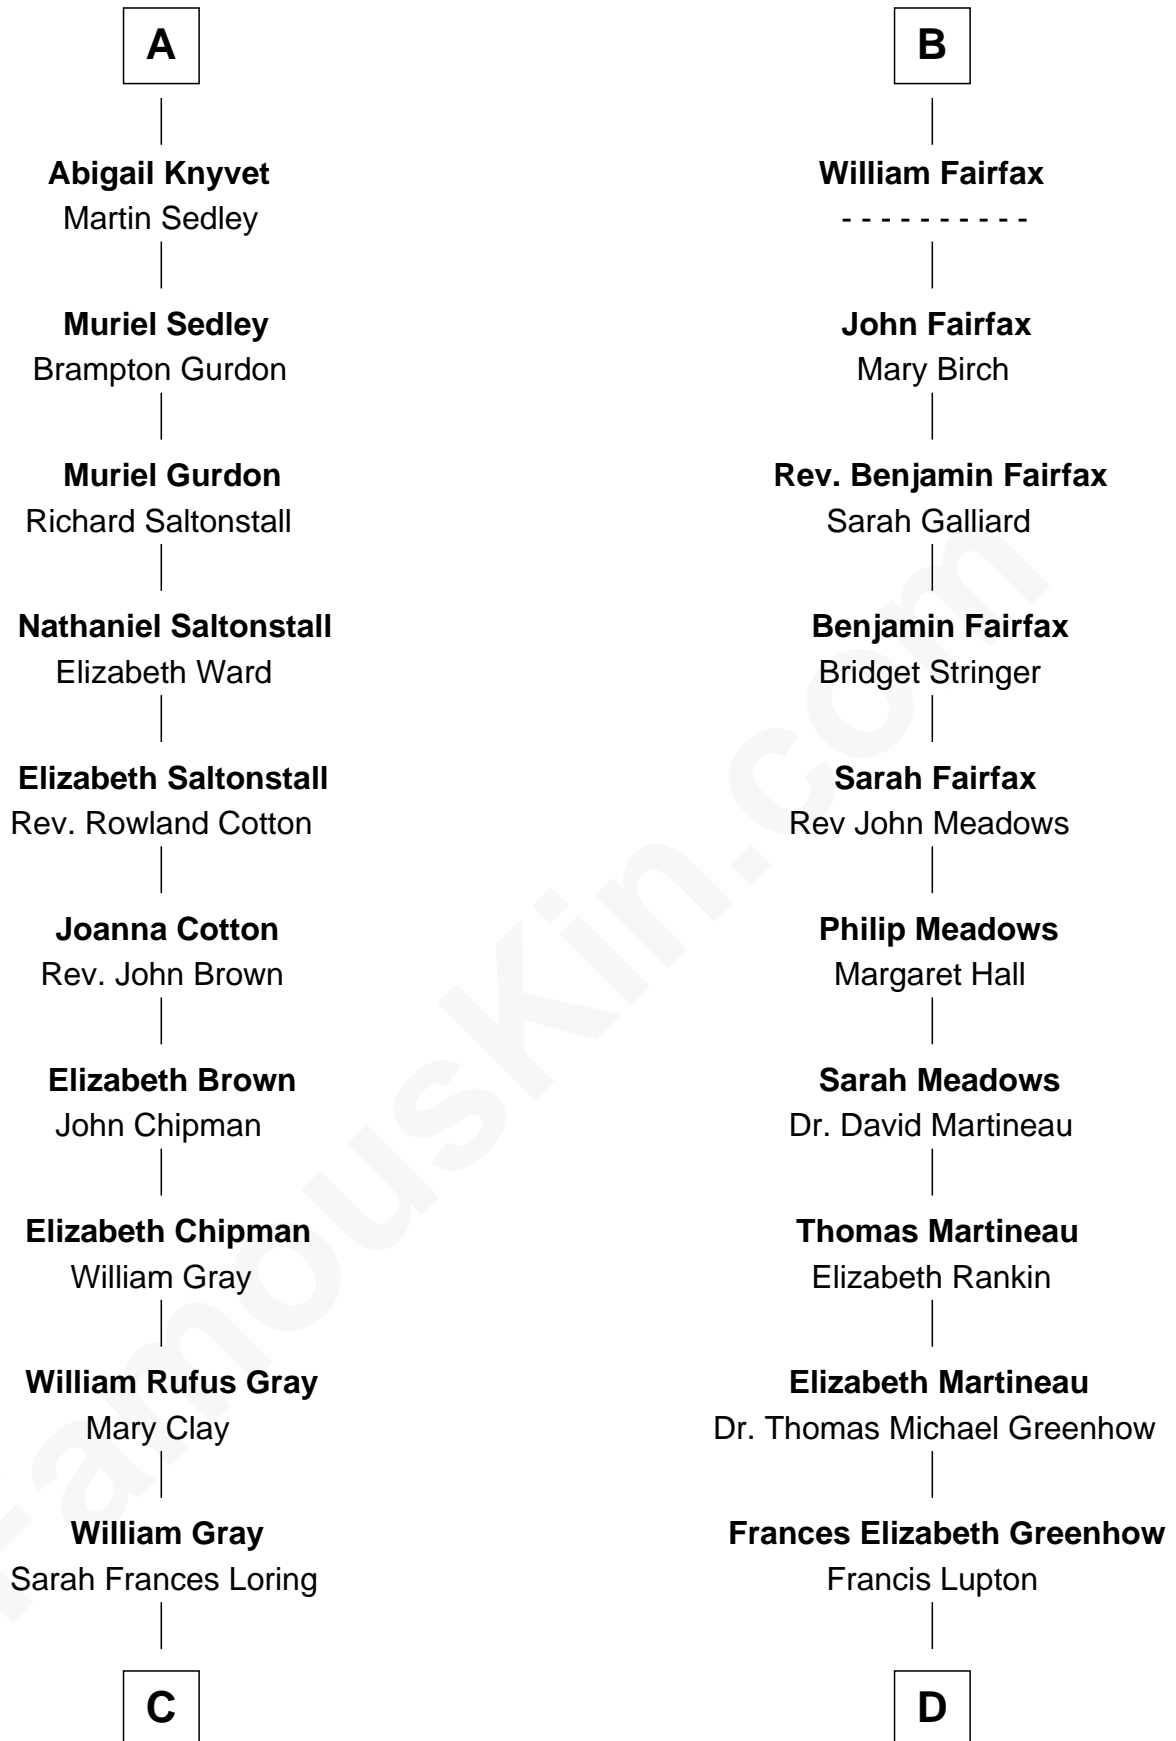

**FamousKin.com**  
**Relationship Chart of**  
**Story Musgrave**  
*NASA Astronaut*

20th cousin 1 time removed of  
**Catherine Middleton**  
*Princess of Wales*

**C**

**Edward Gray**  
Elizabeth Gray Story

**Marguerite Gray**  
John Butler Swann

**Marguerite Swann**  
Percy Musgrave

**Story Musgrave**  
*NASA Astronaut*

**D**

**Francis Martineau Lupton**  
Harriet Albina Davis

**Olive Christina Lupton**  
Richard Noel Middleton

**Peter Francis Middleton**  
Valerie Glassborow

**Michael Francis Middleton**  
Carole Elizabeth Goldsmith

**Catherine Middleton**  
*Princess of Wales*