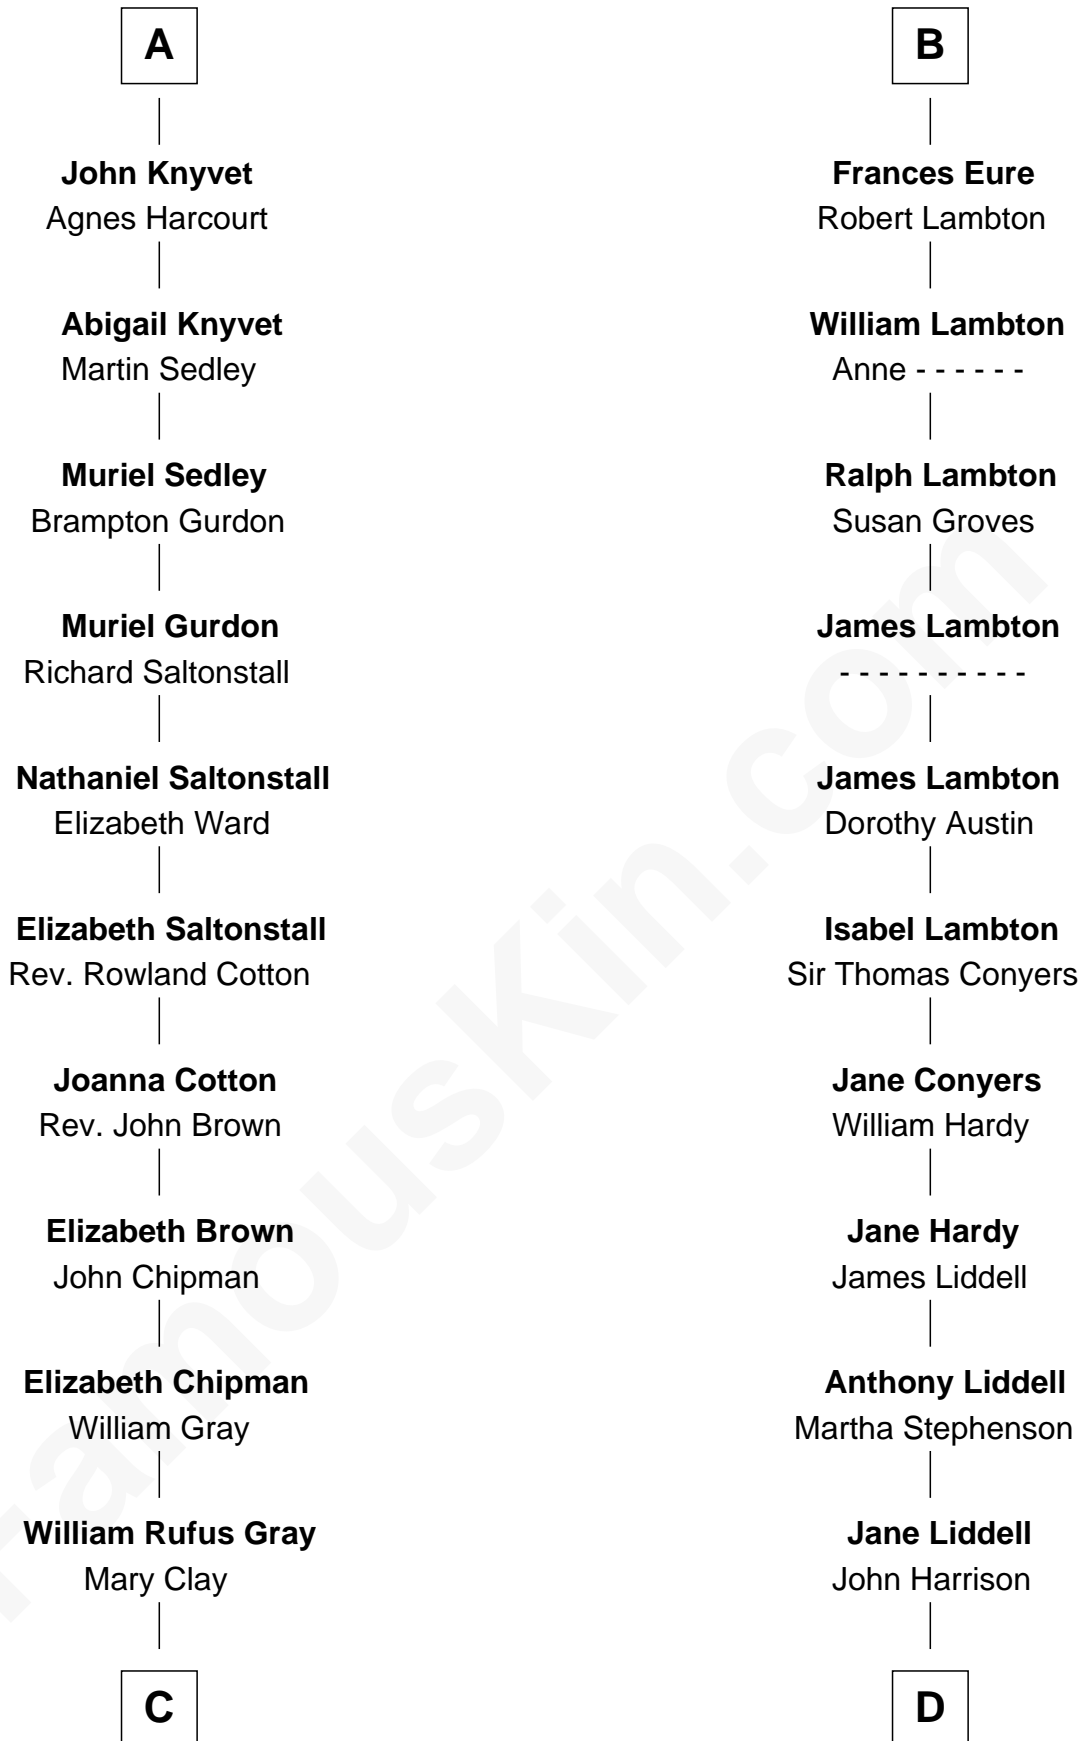

FamousKin.com Relationship Chart of

Story Musgrave

NASA Astronaut

21st cousin of

Catherine Middleton

Princess of Wales

Edmund Fitzalan

Alice de Warenne

Richard Fitzalan
Eleanor Plantagenet

Sir Richard Fitzalan
Elizabeth de Bohun

Elizabeth Fitzalan
Sir Thomas Mowbray

Margaret Mowbray
Sir Robert Howard

Sir John Howard
Margaret Chedworth

Katherine Howard
Sir John Bouchier

Jane Bouchier
Edmund Knyvet

A

Aline Fitzalan
Sir Roger le Strange

Lucy le Strange
Sir William Willoughby

Margery Willoughby
Sir William FitzHugh

Maud FitzHugh
Sir William Bowes

Sir Ralph Bowes
Margery Conyers

Sir Ralph Bowes
Elizabeth Clifford

Margery Bowes
Sir Ralph Eure

B

C

William Gray
Sarah Frances Loring

Edward Gray
Elizabeth Gray Story

Marguerite Gray
John Butler Swann

Marguerite Swann
Percy Musgrave