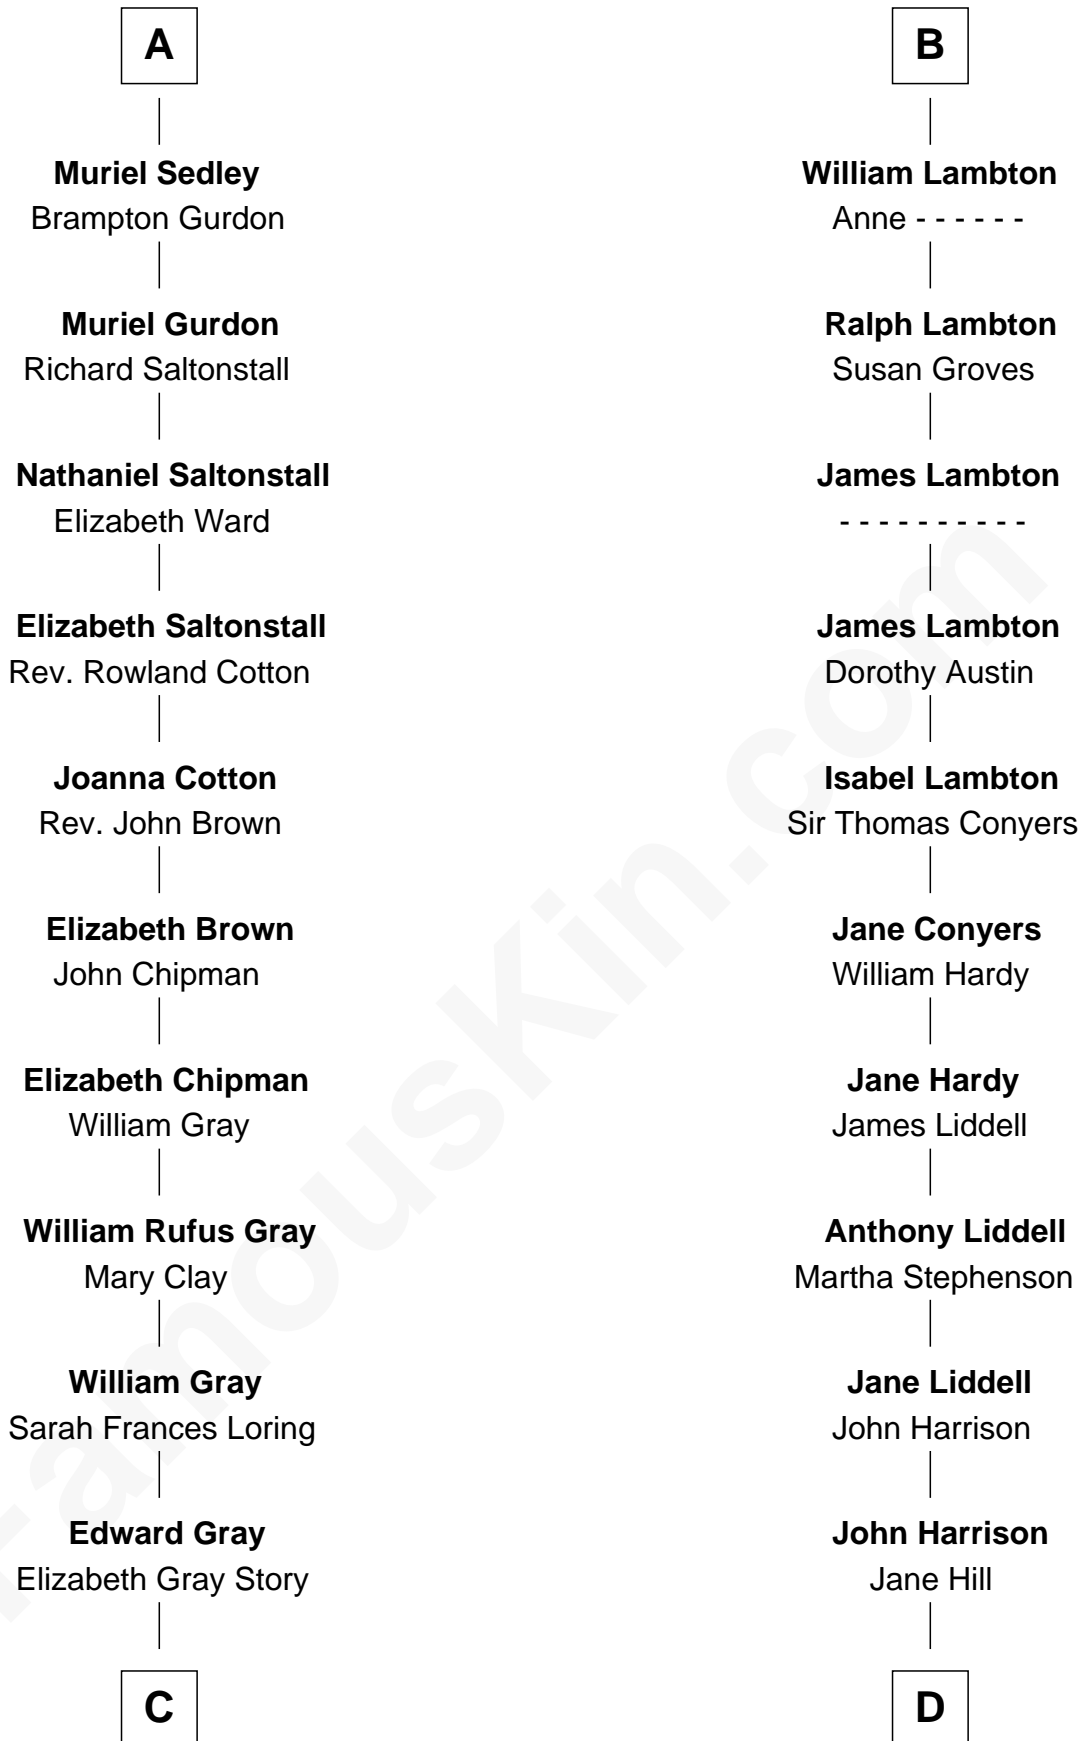

FamousKin.com Relationship Chart of

Story Musgrave

NASA Astronaut

19th cousin 1 time removed of

Catherine Middleton

Princess of Wales

Michael de la Pole
Katherine de Stafford

William de la Pole

Joan de la Pole

Thomas Stonor

Mary Stonor

John Barantyne

Sir William Barantyne

Mary Reade

Margaret Barantyne

Sir John Harcourt

Margery Bowes

Frances Eure

Robert Lambton

B

C

Marguerite Gray
John Butler Swann

Marguerite Swann
Percy Musgrave

Story Musgrave
NASA Astronaut