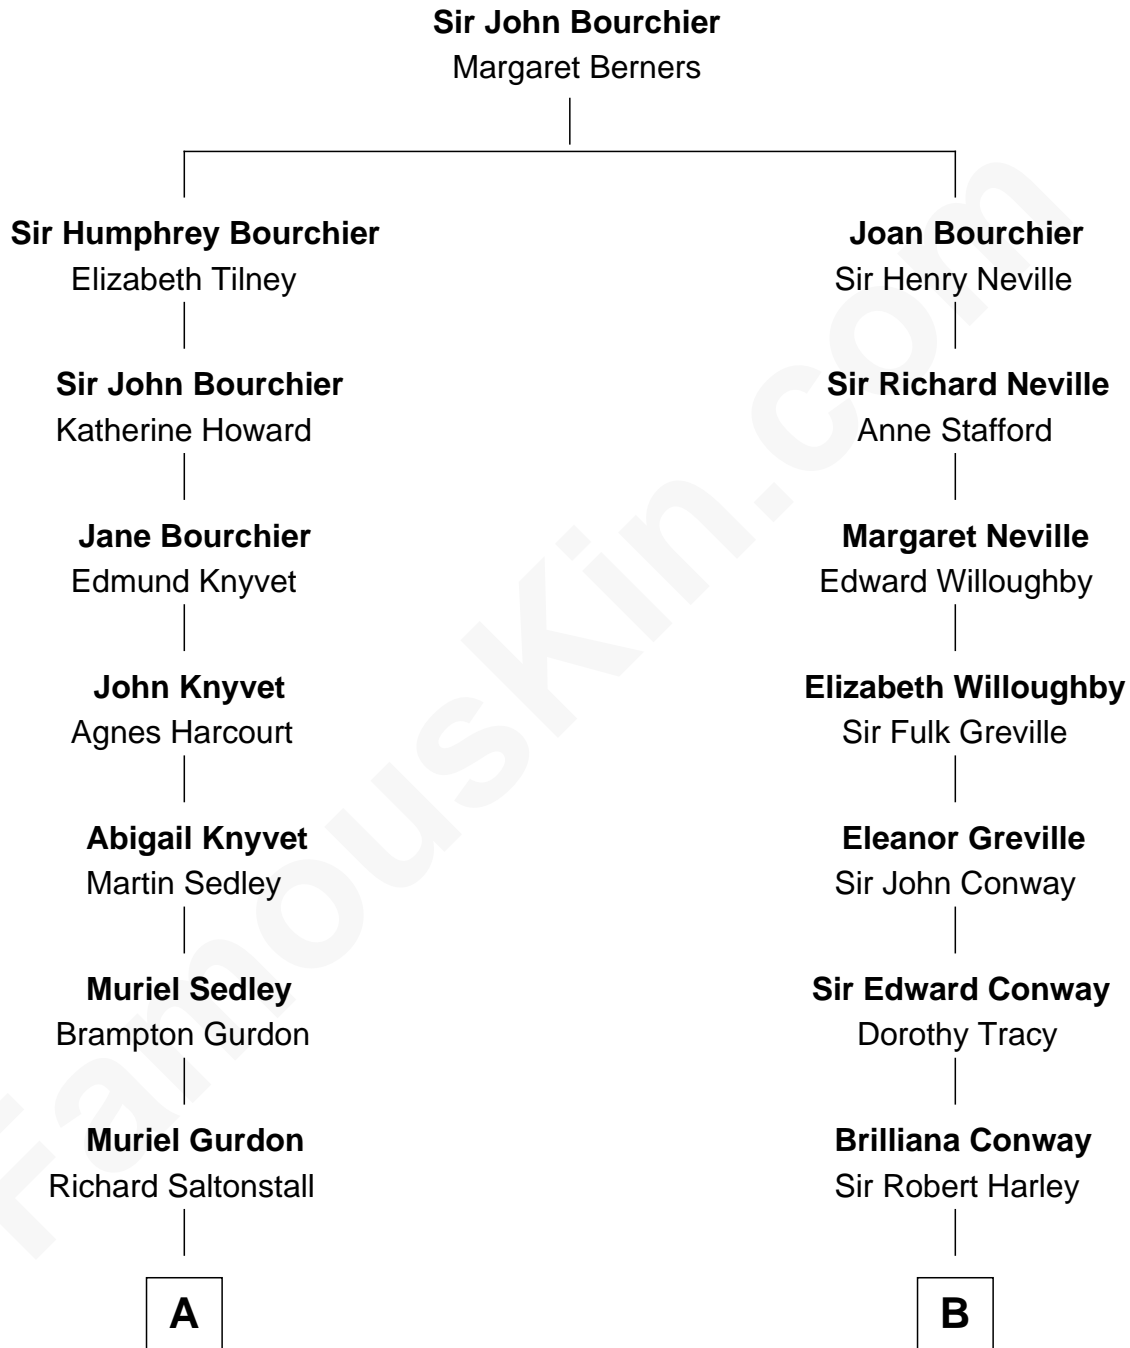

FamousKin.com
Relationship Chart of
Story Musgrave
NASA Astronaut

17th cousin 1 time removed of
Prince Harry
Duke of Sussex

C

Charles III, King of the United Kingdom

Princess Diana Frances Spencer

Prince Harry

Duke of Sussex

FamousKin.com