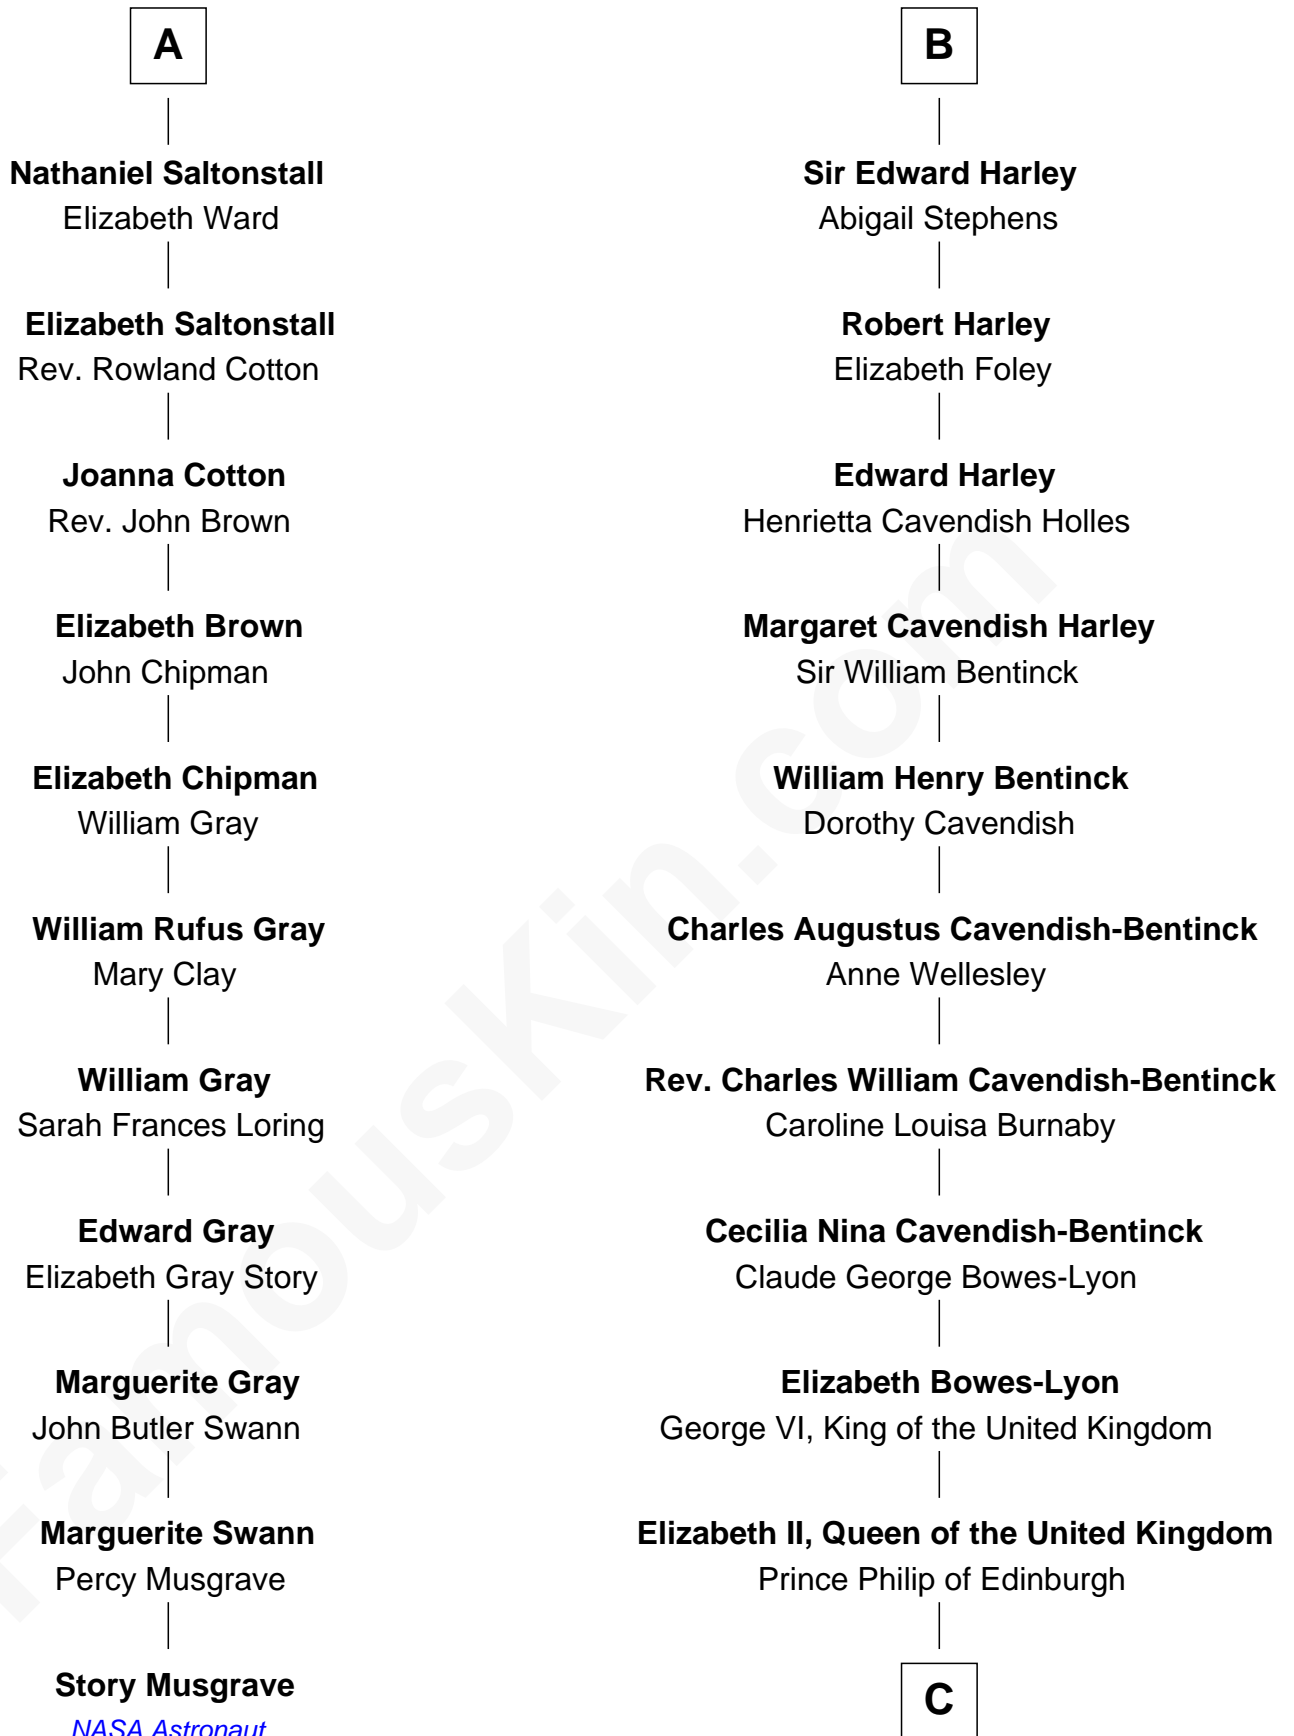

FamousKin.com
Relationship Chart of
Story Musgrave
NASA Astronaut

17th cousin 1 time removed of
Prince Harry
Duke of Sussex

C

Charles III, King of the United Kingdom

Princess Diana Frances Spencer

Prince Harry