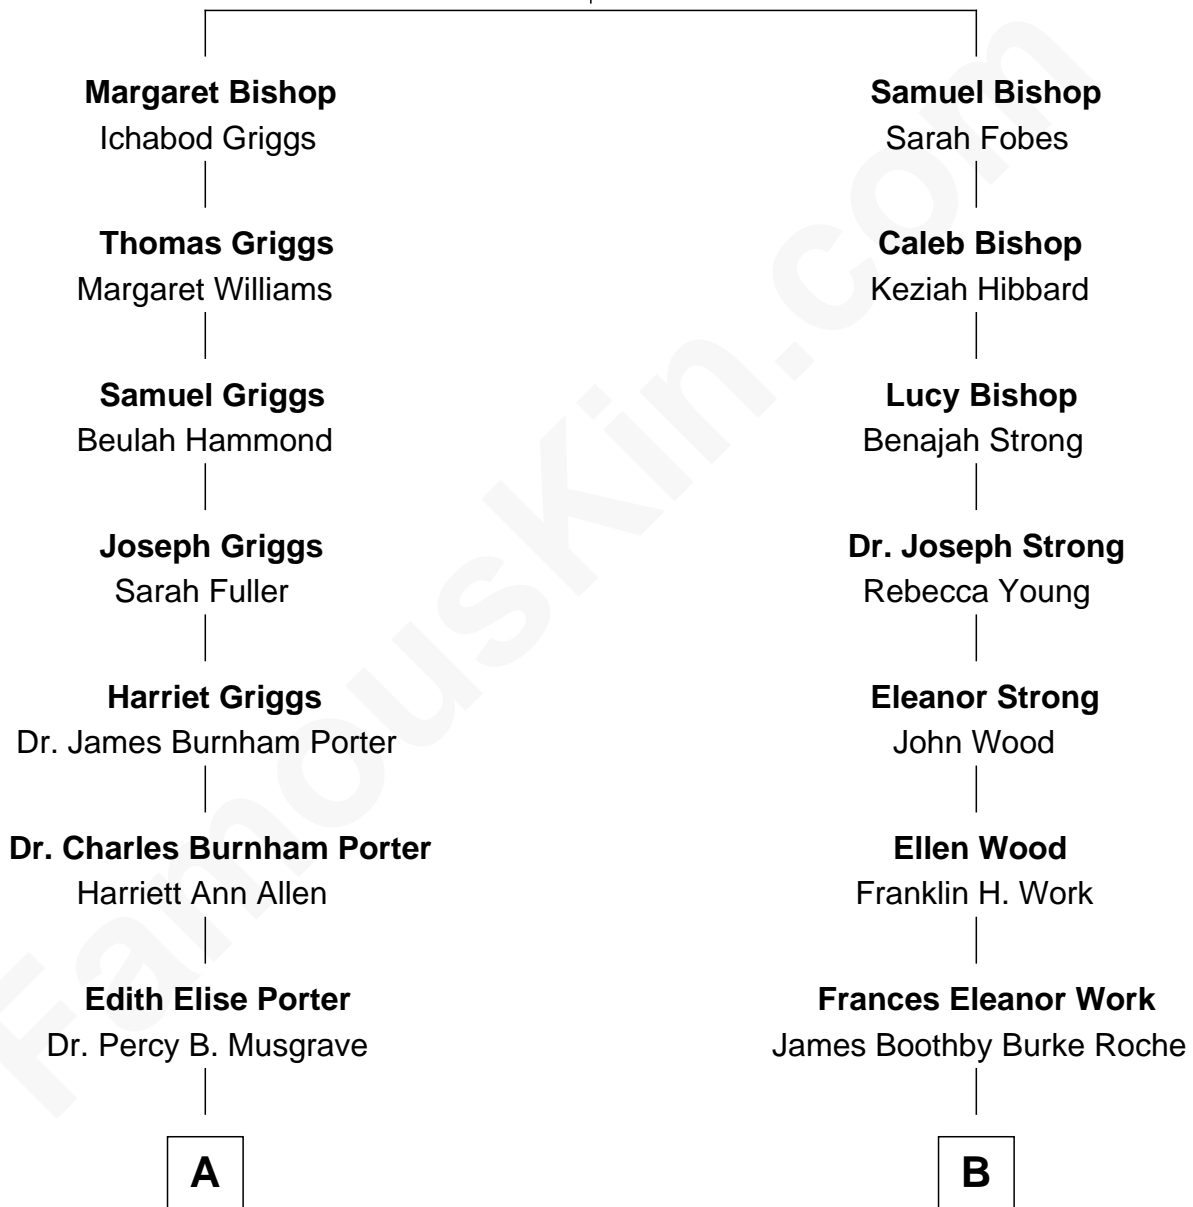

## Relationship Chart of

### Story Musgrave

NASA Astronaut

8th cousin 2 times removed of

**Prince Harry**  
Duke of Sussex

**Samuel Bishop**  
Hester Cogswell

FamousKin.com