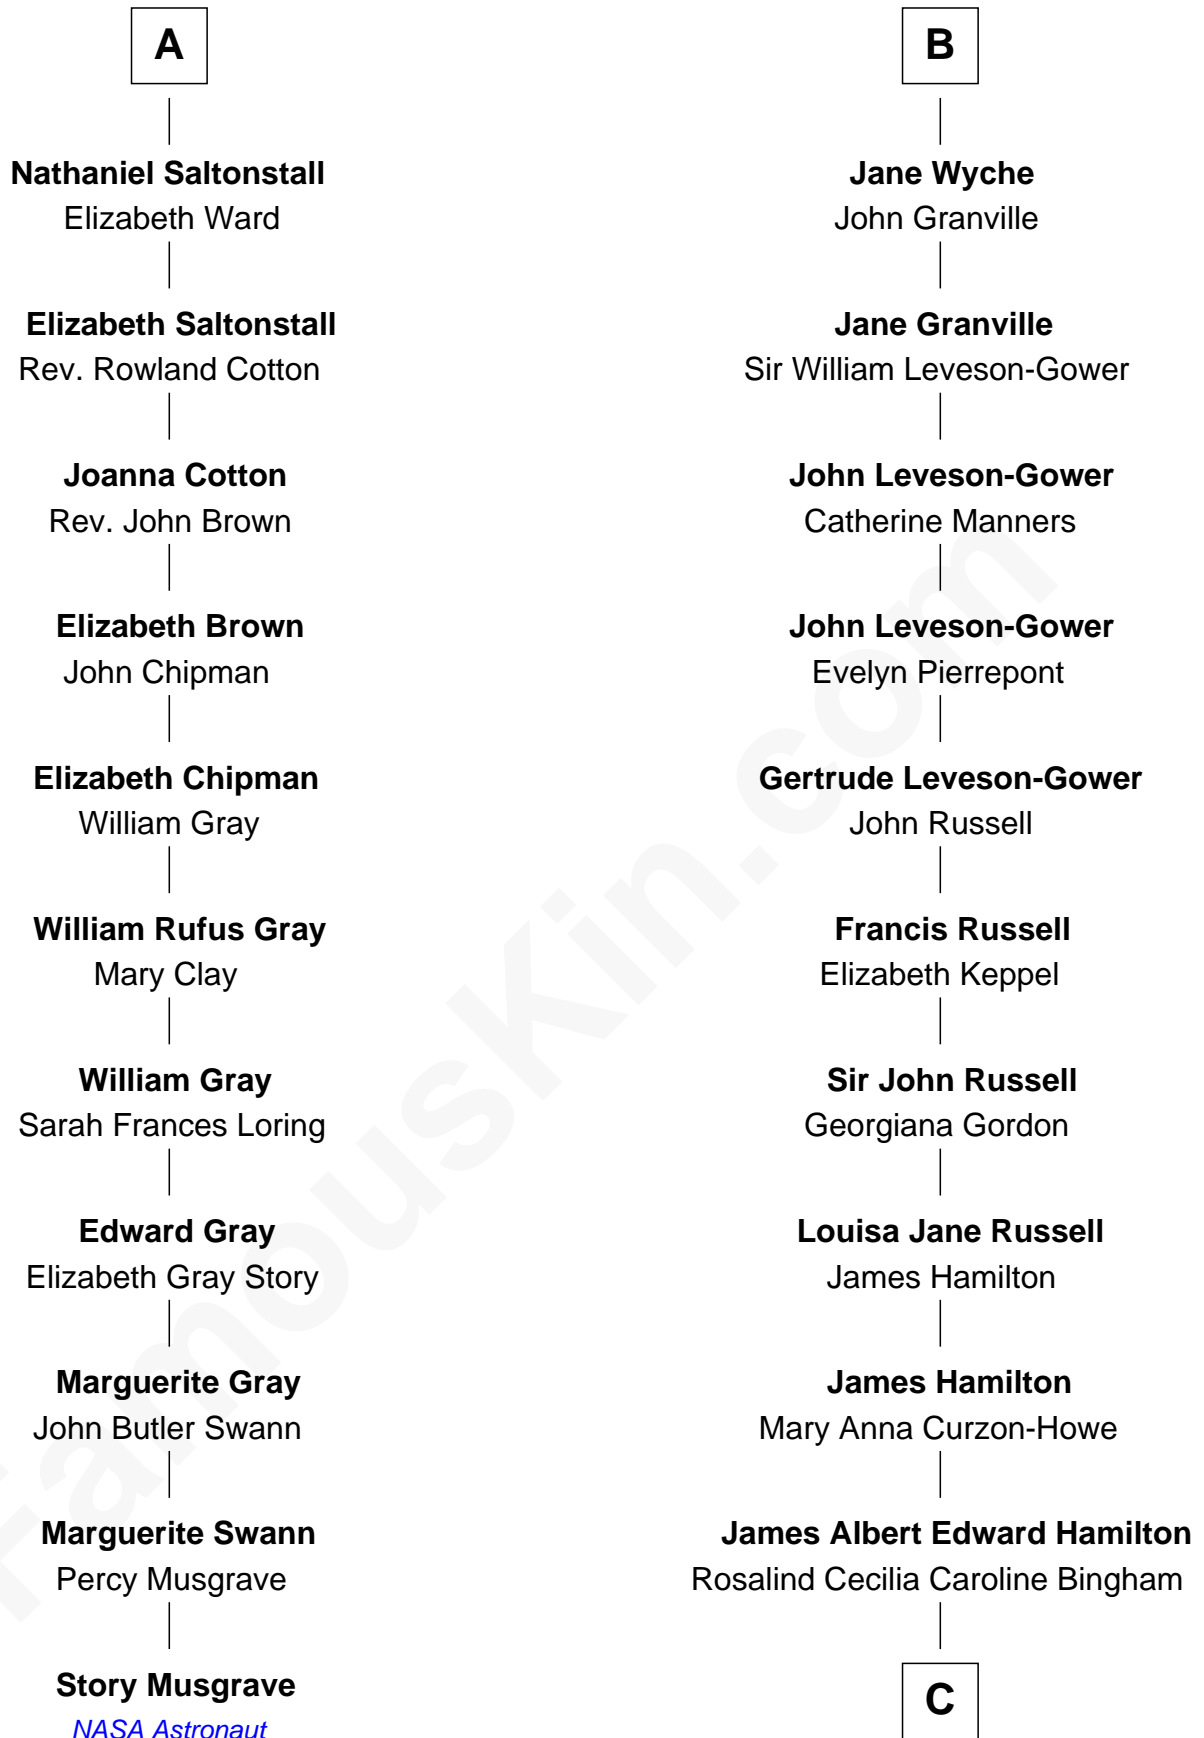

**FamousKin.com**  
**Relationship Chart of**  
**Story Musgrave**  
*NASA Astronaut*

**17th cousin 3 times removed of**  
**Prince Harry**  
*Duke of Sussex*

**Thomas Stonor**  
 Joan de la Pole

**C**

**Cynthia Elinor Beatrix Hamilton**

Albert Edward John Spencer

**Edward John Spencer**

Frances Ruth Burke Roche

**Princess Diana Frances Spencer**

Charles III, King of the United Kingdom

**Prince Harry**

*Duke of Sussex*

FamousKin.com