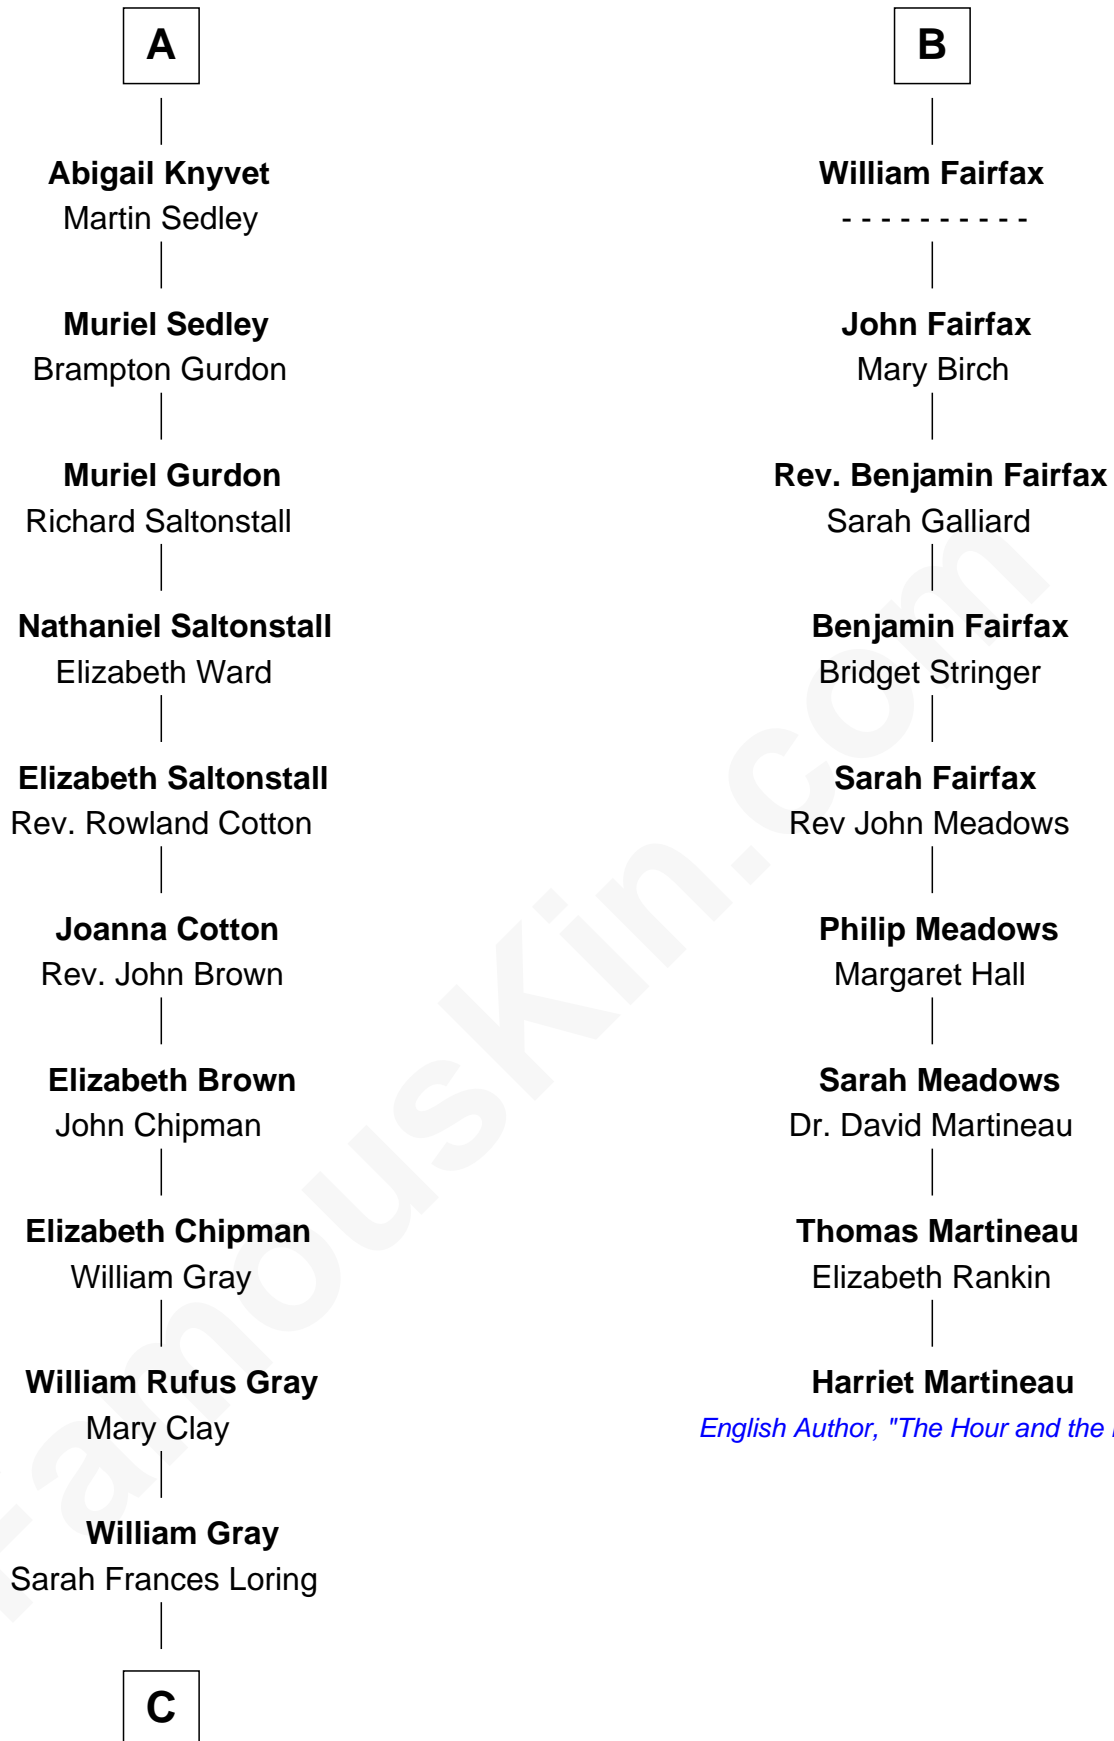

## Relationship Chart of

### Story Musgrave

NASA Astronaut

15th cousin 5 times removed of

**Harriet Martineau**  
*Author of The Hour and the Man*

**C**

—  
**Edward Gray**  
Elizabeth Gray Story

—  
**Marguerite Gray**  
John Butler Swann

—  
**Marguerite Swann**  
Percy Musgrave

—  
**Story Musgrave**  
*NASA Astronaut*

FamousKin.com