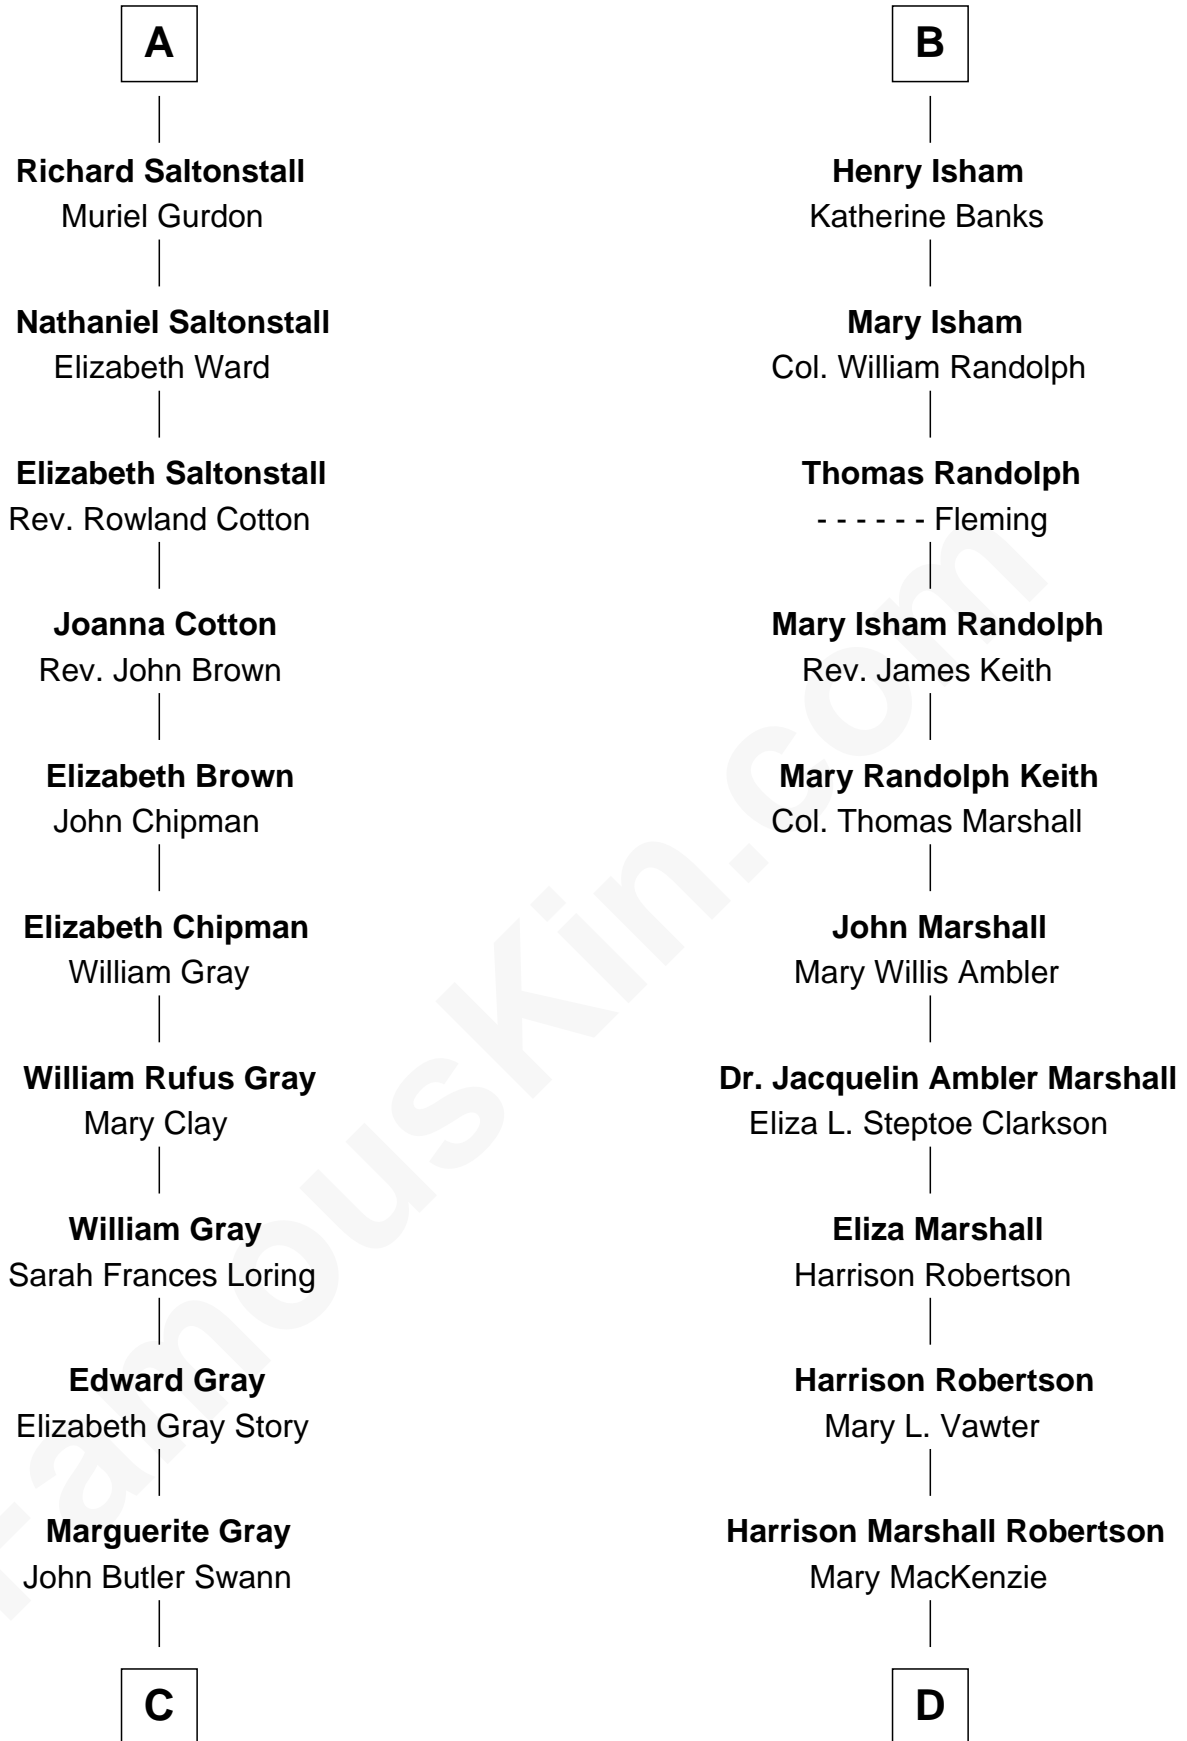

# FamousKin.com Relationship Chart of

**Story Musgrave**

*NASA Astronaut*

18th cousin of

**Mary Chapin Carpenter**

*Singer and Songwriter*

**Sir John Hopton**

Margaret Saville

**C**

**Marguerite Swann**

Percy Musgrave

**Story Musgrave**

*NASA Astronaut*

**D**

**Mary Bowie Robertson**

Chapin Carpenter

**Mary Chapin Carpenter**

*Singer and Songwriter*

FamousKin.com