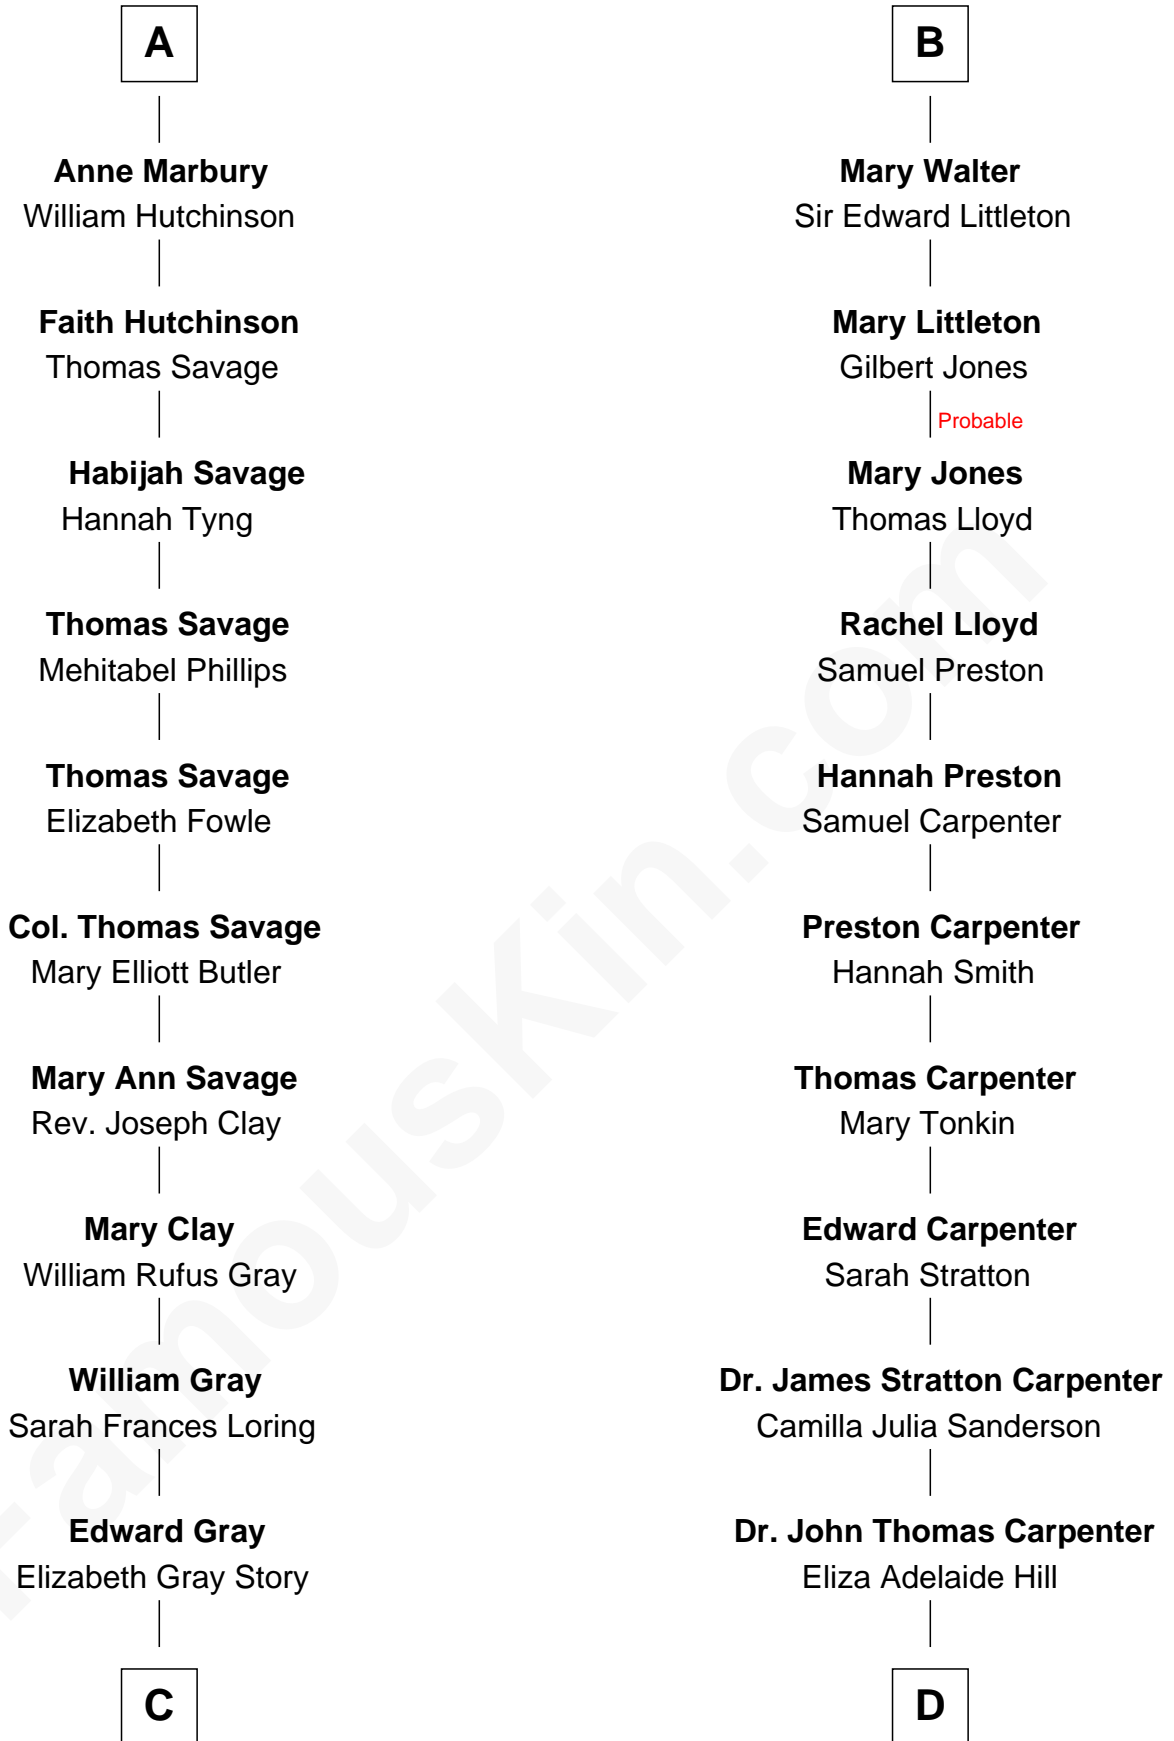

FamousKin.com Relationship Chart of

Story Musgrave

NASA Astronaut

19th cousin 1 time removed of

Mary Chapin Carpenter

Singer and Songwriter

Robert de Ferrers
Margaret Despencer

Phillippa Ferrers
Sir Thomas Greene

Sir William Ferrers
Elizabeth Belknap

Anne Ferrers
Sir Walter Devereux

Elizabeth Devereux
Sir Richard Corbet

Elizabeth Corbet
Thomas Trentham

Katherine Trentham
Thomas Hackluyt

Mary Hackluyt
Edmund Walter

B

C

Marguerite Gray
John Butler Swann

Marguerite Swann
Percy Musgrave

Story Musgrave
NASA Astronaut

D

Dr. James Stratton Carpenter
Lillian Louise Chapin

Chapin Carpenter
Ruth Smythe

Chapin Carpenter
Mary Bowie Robertson