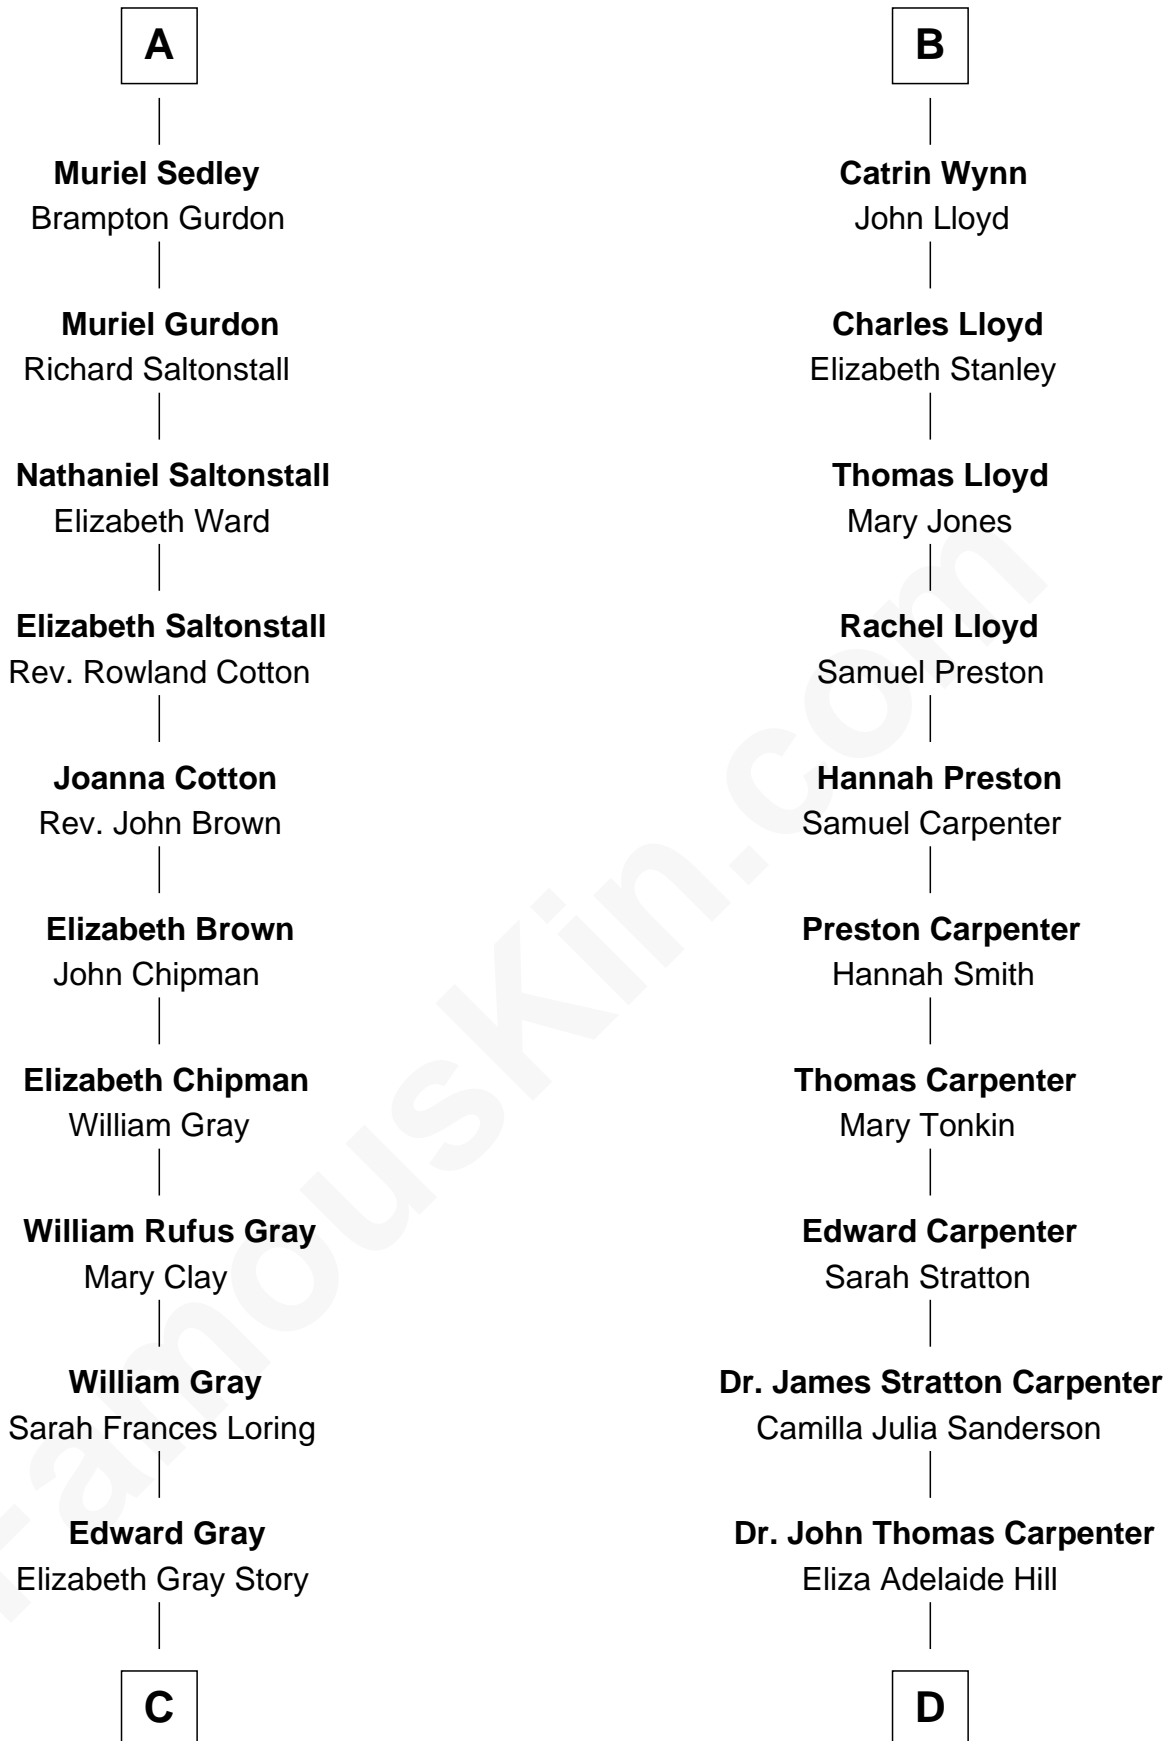

FamousKin.com
Relationship Chart of
Story Musgrave
NASA Astronaut

19th cousin 1 time removed of
Mary Chapin Carpenter
Singer and Songwriter

C

Marguerite Gray
John Butler Swann

Marguerite Swann
Percy Musgrave

Story Musgrave
NASA Astronaut

D

Dr. James Stratton Carpenter
Lillian Louise Chapin

Chapin Carpenter
Ruth Smythe

Chapin Carpenter
Mary Bowie Robertson

Mary Chapin Carpenter
Singer and Songwriter

FamousKin.com