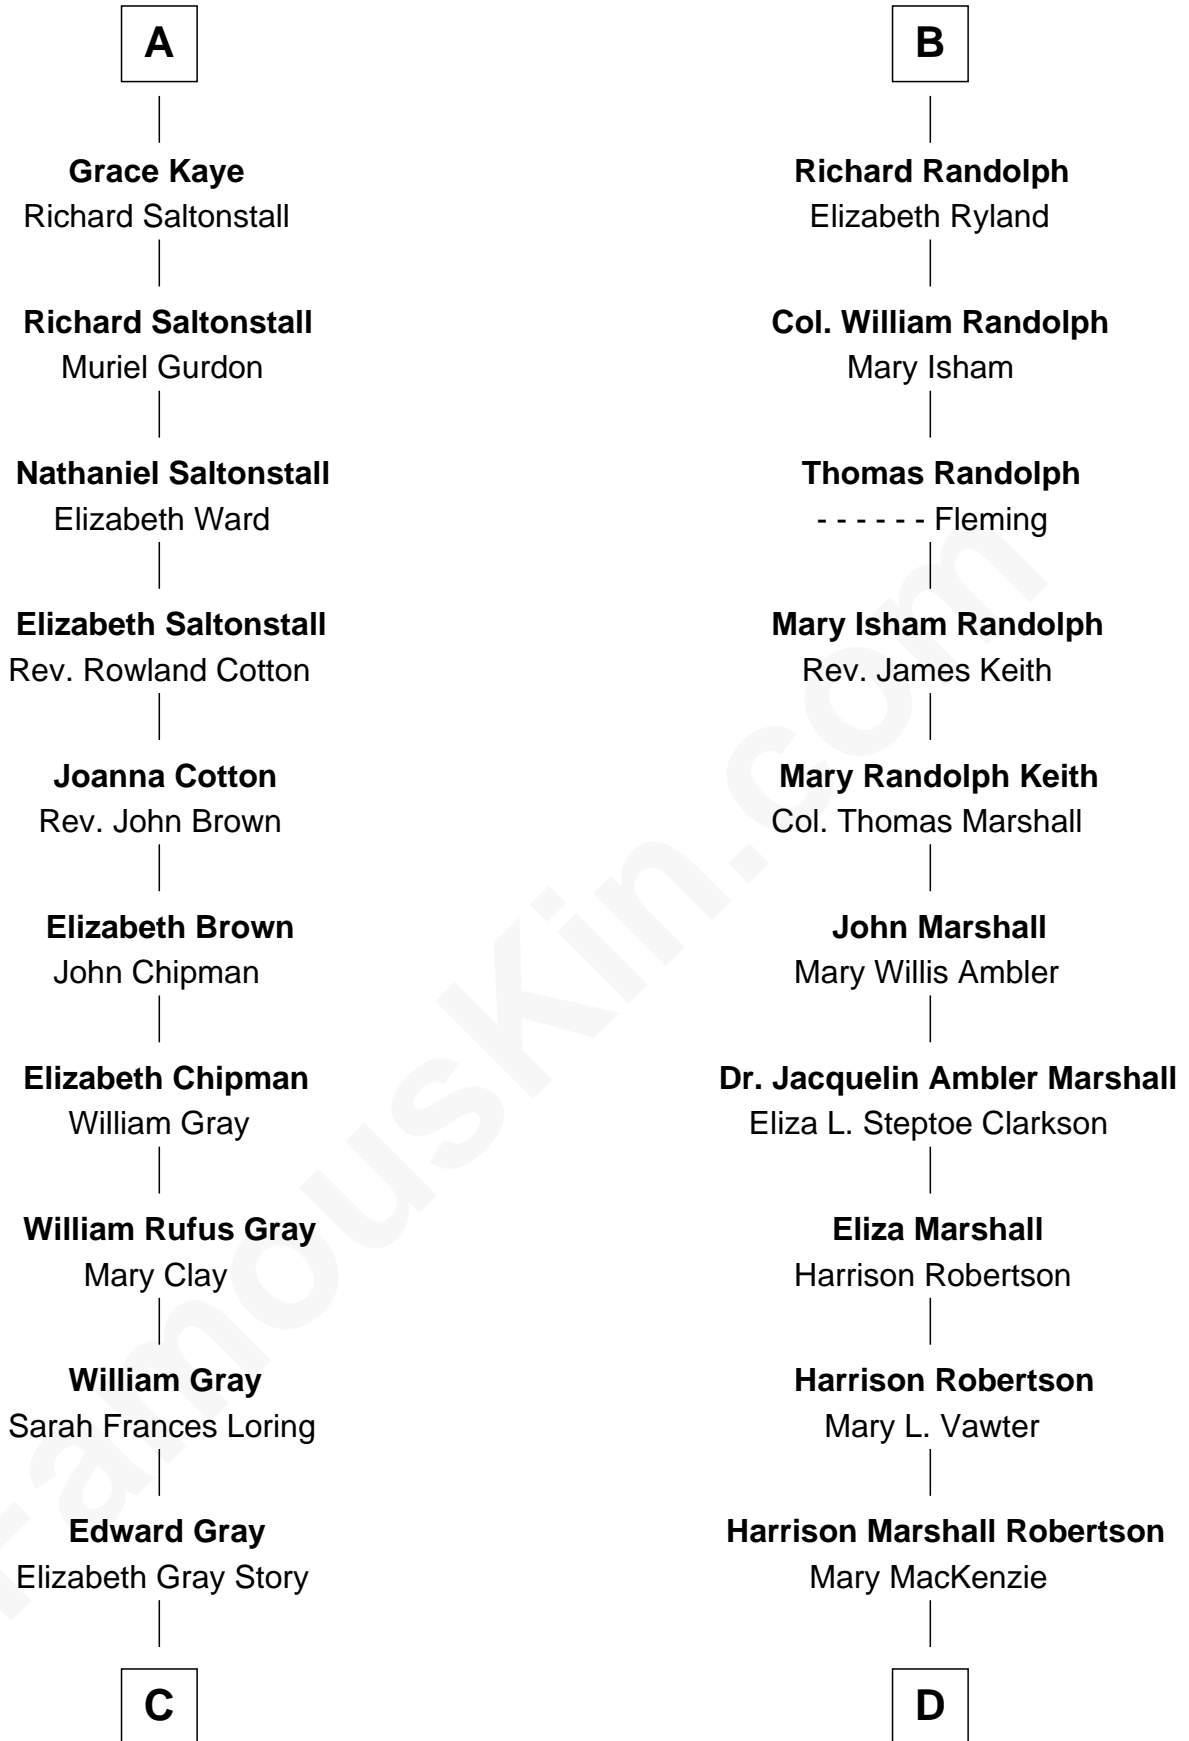

FamousKin.com Relationship Chart of

Story Musgrave

NASA Astronaut

18th cousin 1 time removed of

Mary Chapin Carpenter

Singer and Songwriter

Sir Ralph Neville

Joan Beaufort

C

Marguerite Gray
John Butler Swann

Marguerite Swann
Percy Musgrave

Story Musgrave
NASA Astronaut

D

Mary Bowie Robertson
Chapin Carpenter

Mary Chapin Carpenter
Singer and Songwriter

FamousKin.com