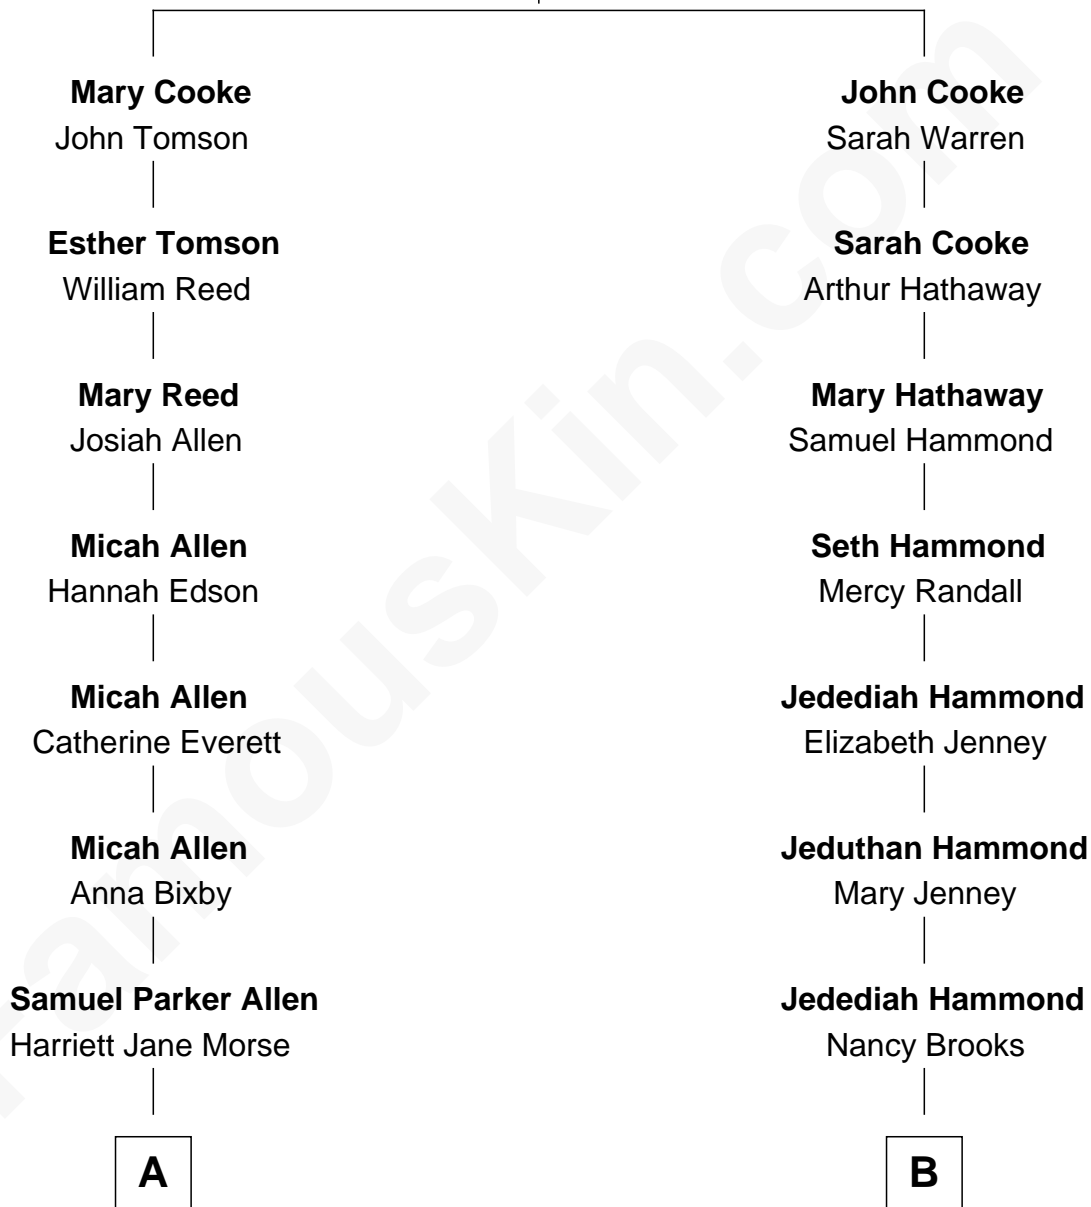

**FamousKin.com**  
**Relationship Chart of**  
**Story Musgrave**  
*NASA Astronaut*

**10th cousin 2 times removed of**  
**Mary Chapin Carpenter**  
*Singer and Songwriter*

**Francis Cooke**  
 Hester le Mahieu

**A**

**Harriett Ann Allen**  
Dr. Charles Burnham Porter

**Edith Elise Porter**  
Dr. Percy B. Musgrave

**Percy Musgrave**  
Marguerite Swann

**Story Musgrave**  
*NASA Astronaut*

**B**

**Mary Hammond**  
Edmund Longley

**Virginia Harriet Longley**  
Charles Erastus Vawter

**Mary L. Vawter**  
Harrison Robertson

**Harrison Marshall Robertson**  
Mary MacKenzie

**Mary Bowie Robertson**  
Chapin Carpenter

**Mary Chapin Carpenter**  
*Singer and Songwriter*