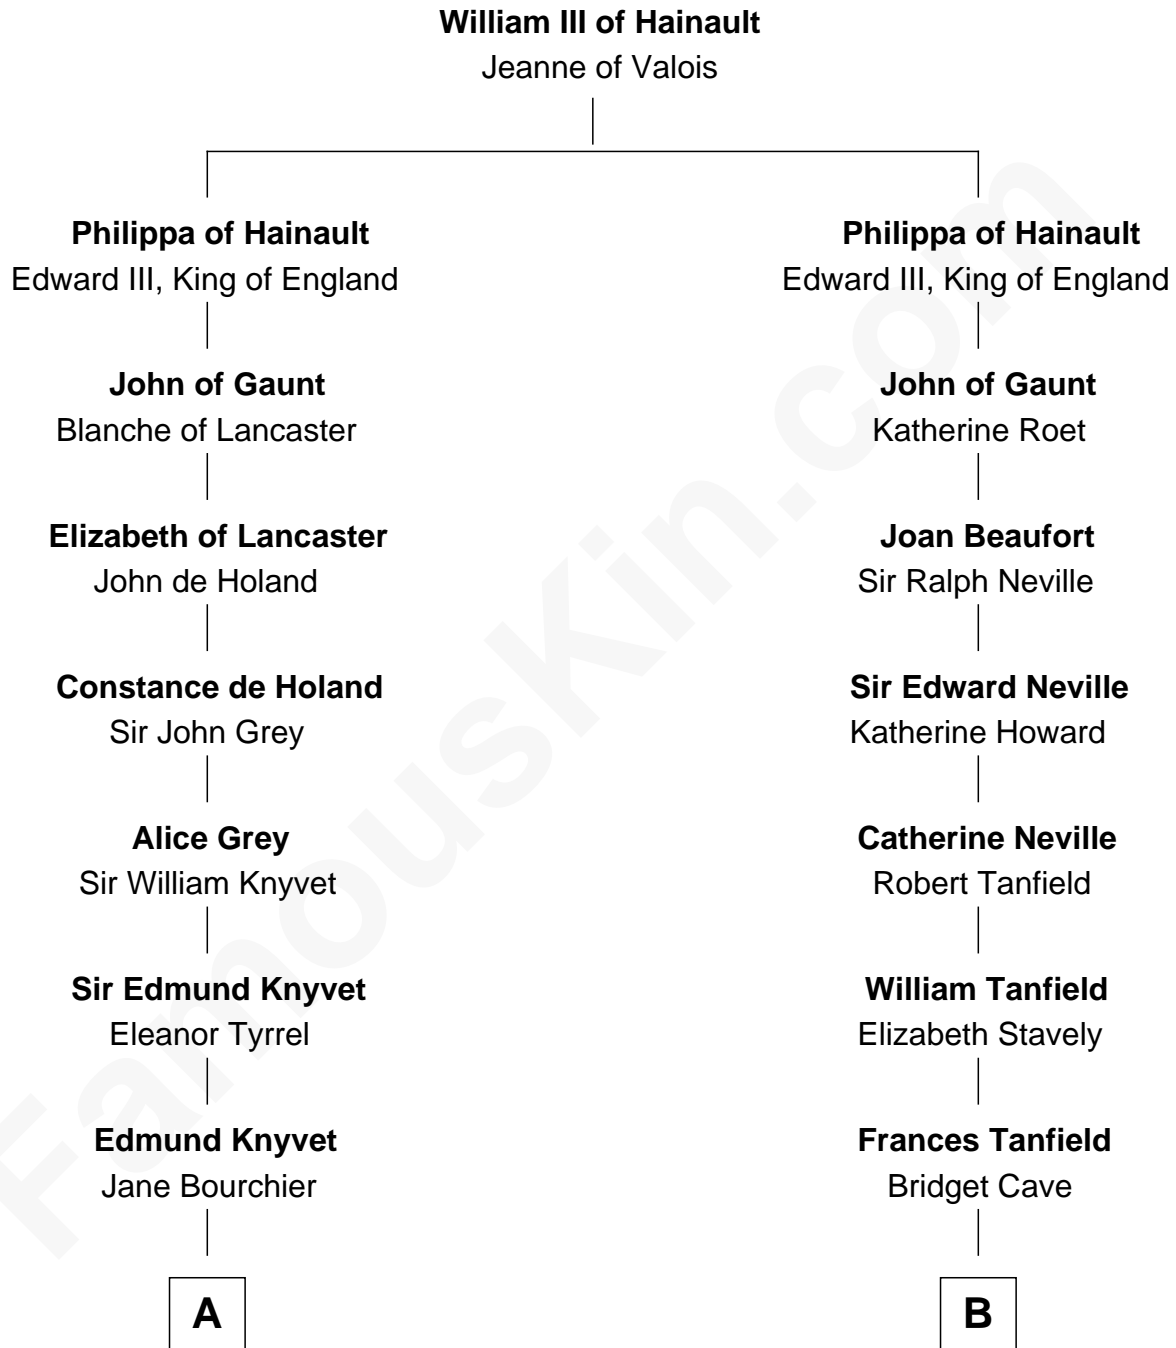

FamousKin.com
Relationship Chart of
Story Musgrave
NASA Astronaut

15th cousin 6 times removed of

John Marshall
4th Chief Justice of the U.S. Supreme Court

C

—
William Gray
Sarah Frances Loring

—
Edward Gray
Elizabeth Gray Story

—
Marguerite Gray
John Butler Swann

—
Marguerite Swann
Percy Musgrave

—
Story Musgrave
NASA Astronaut

FamousKin.com