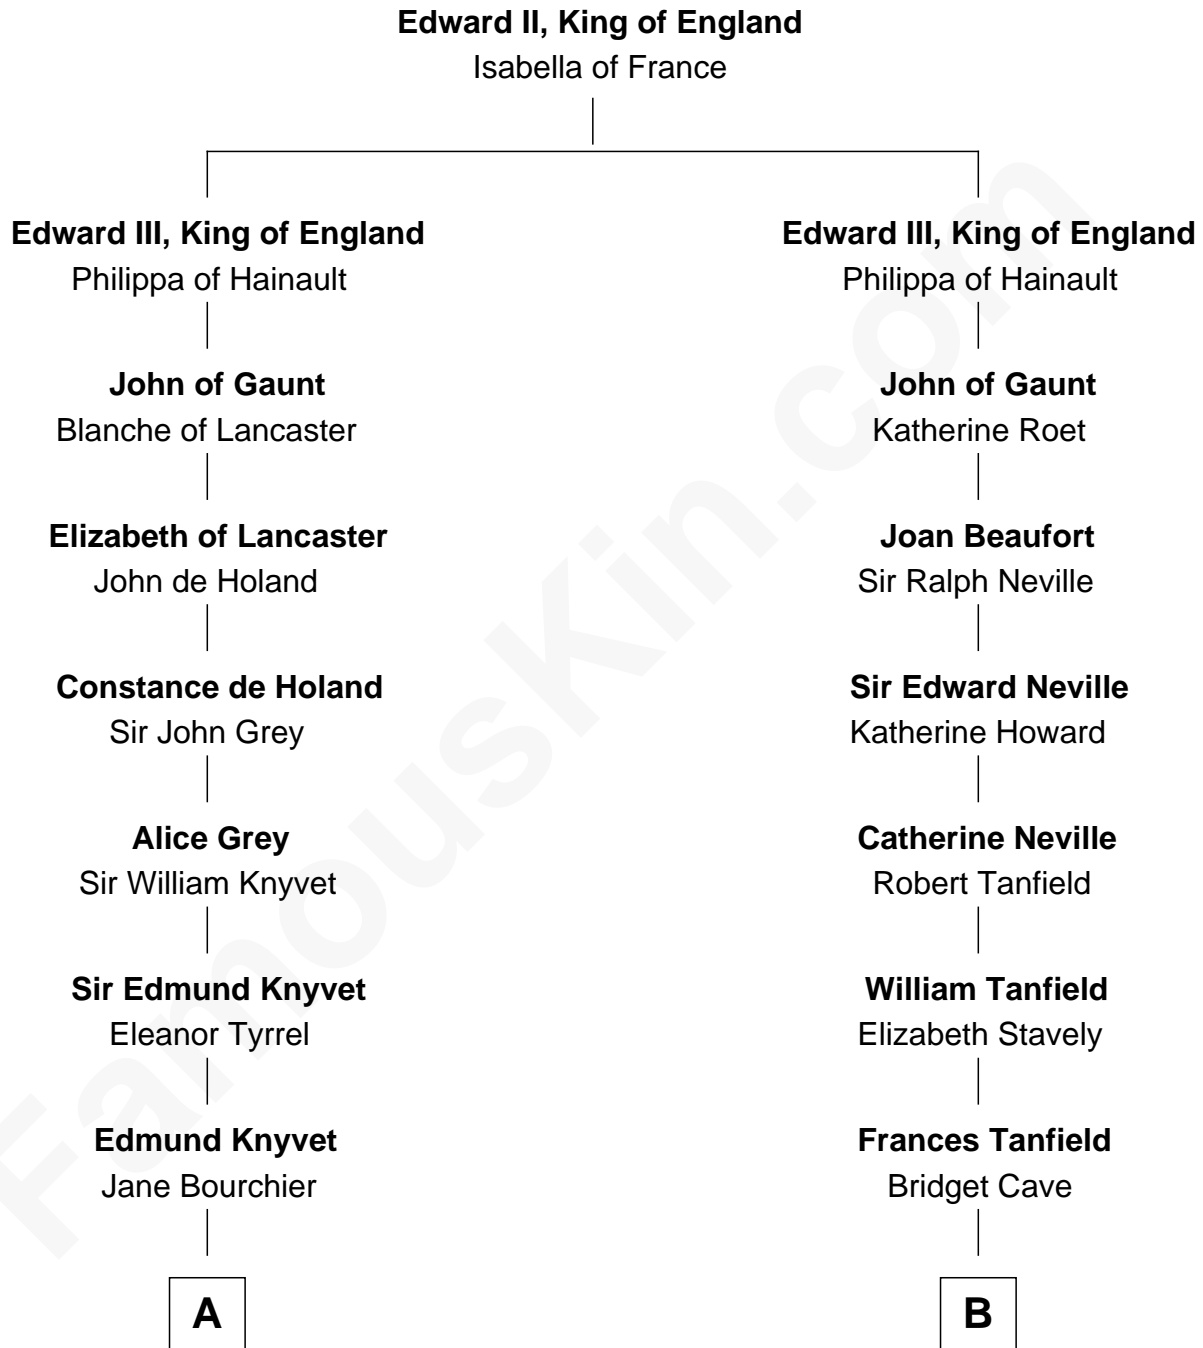

FamousKin.com
Relationship Chart of
Story Musgrave
NASA Astronaut

15th cousin 6 times removed of

John Marshall
4th Chief Justice of the U.S. Supreme Court

C

—
William Gray
Sarah Frances Loring

—
Edward Gray
Elizabeth Gray Story

—
Marguerite Gray
John Butler Swann

—
Marguerite Swann
Percy Musgrave

—
Story Musgrave
NASA Astronaut