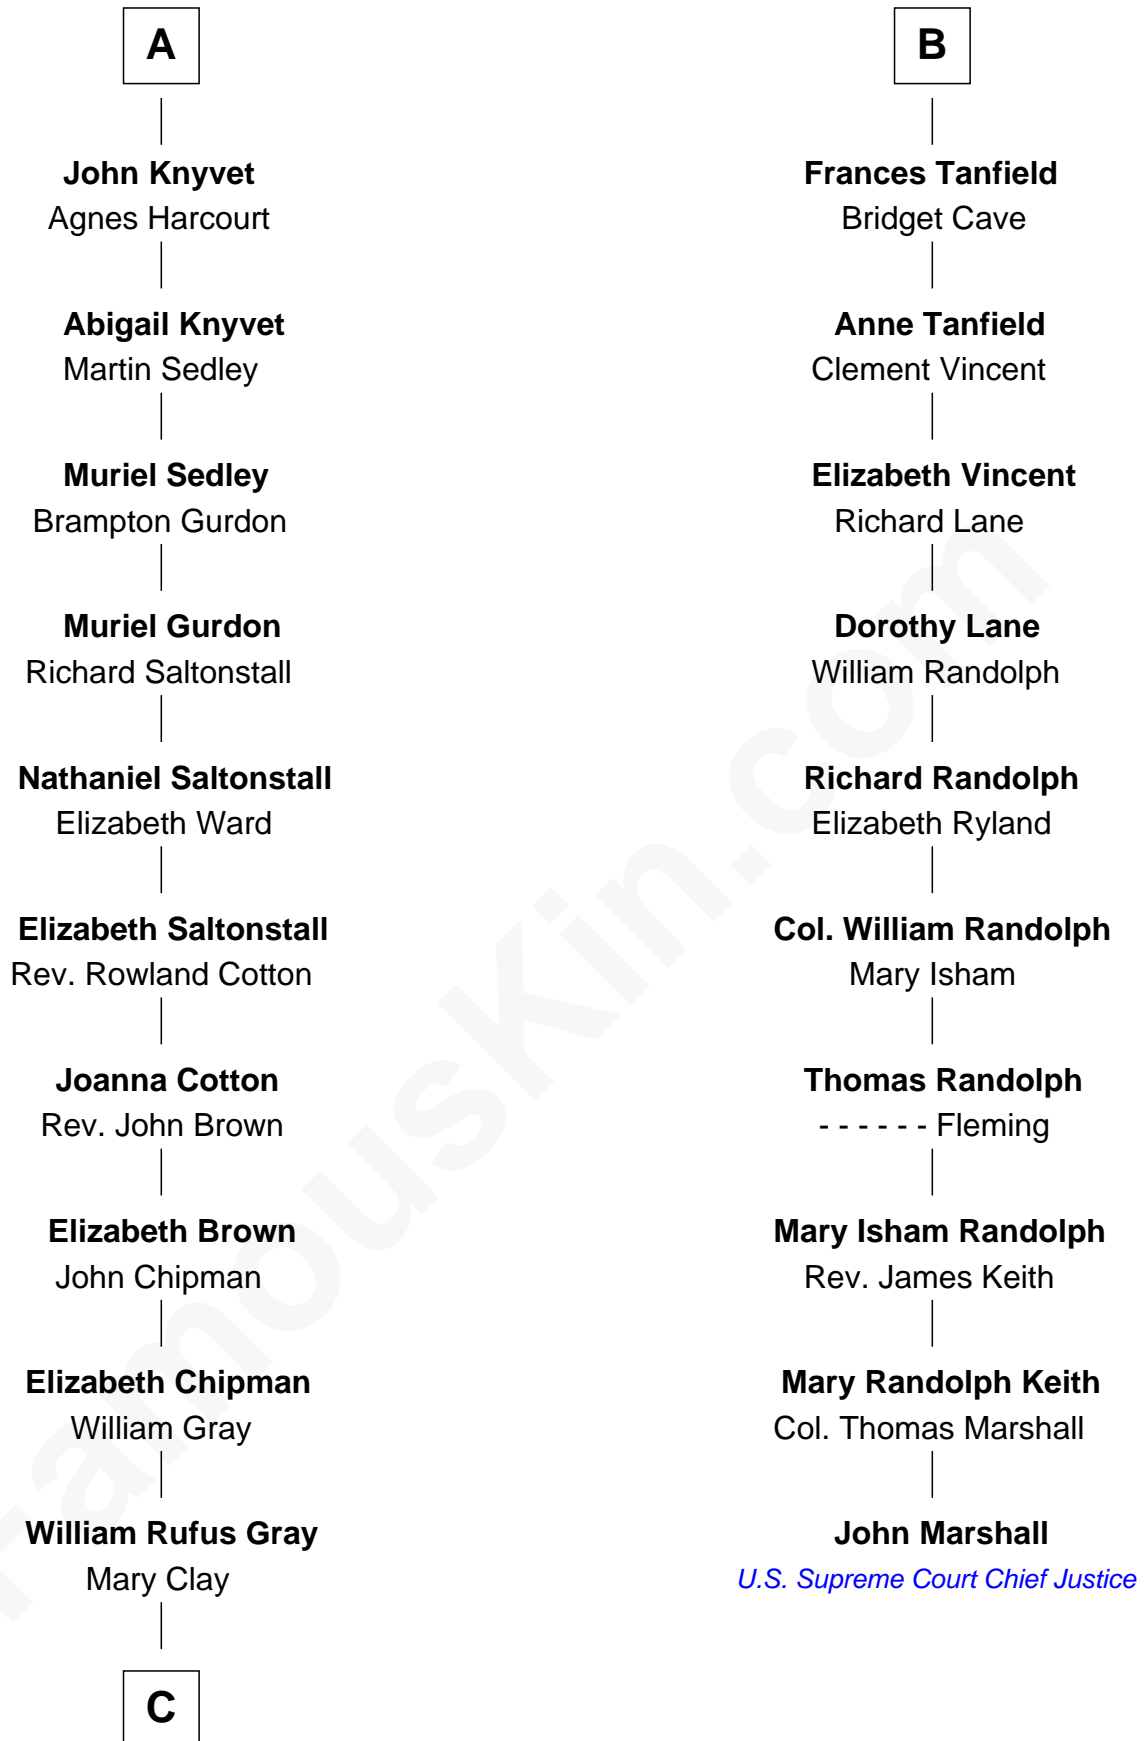

FamousKin.com
Relationship Chart of
Story Musgrave
NASA Astronaut

16th cousin 5 times removed of

John Marshall
4th Chief Justice of the U.S. Supreme Court

C

—
William Gray
Sarah Frances Loring

—
Edward Gray
Elizabeth Gray Story

—
Marguerite Gray
John Butler Swann

—
Marguerite Swann
Percy Musgrave

—
Story Musgrave
NASA Astronaut

FamousKin.com