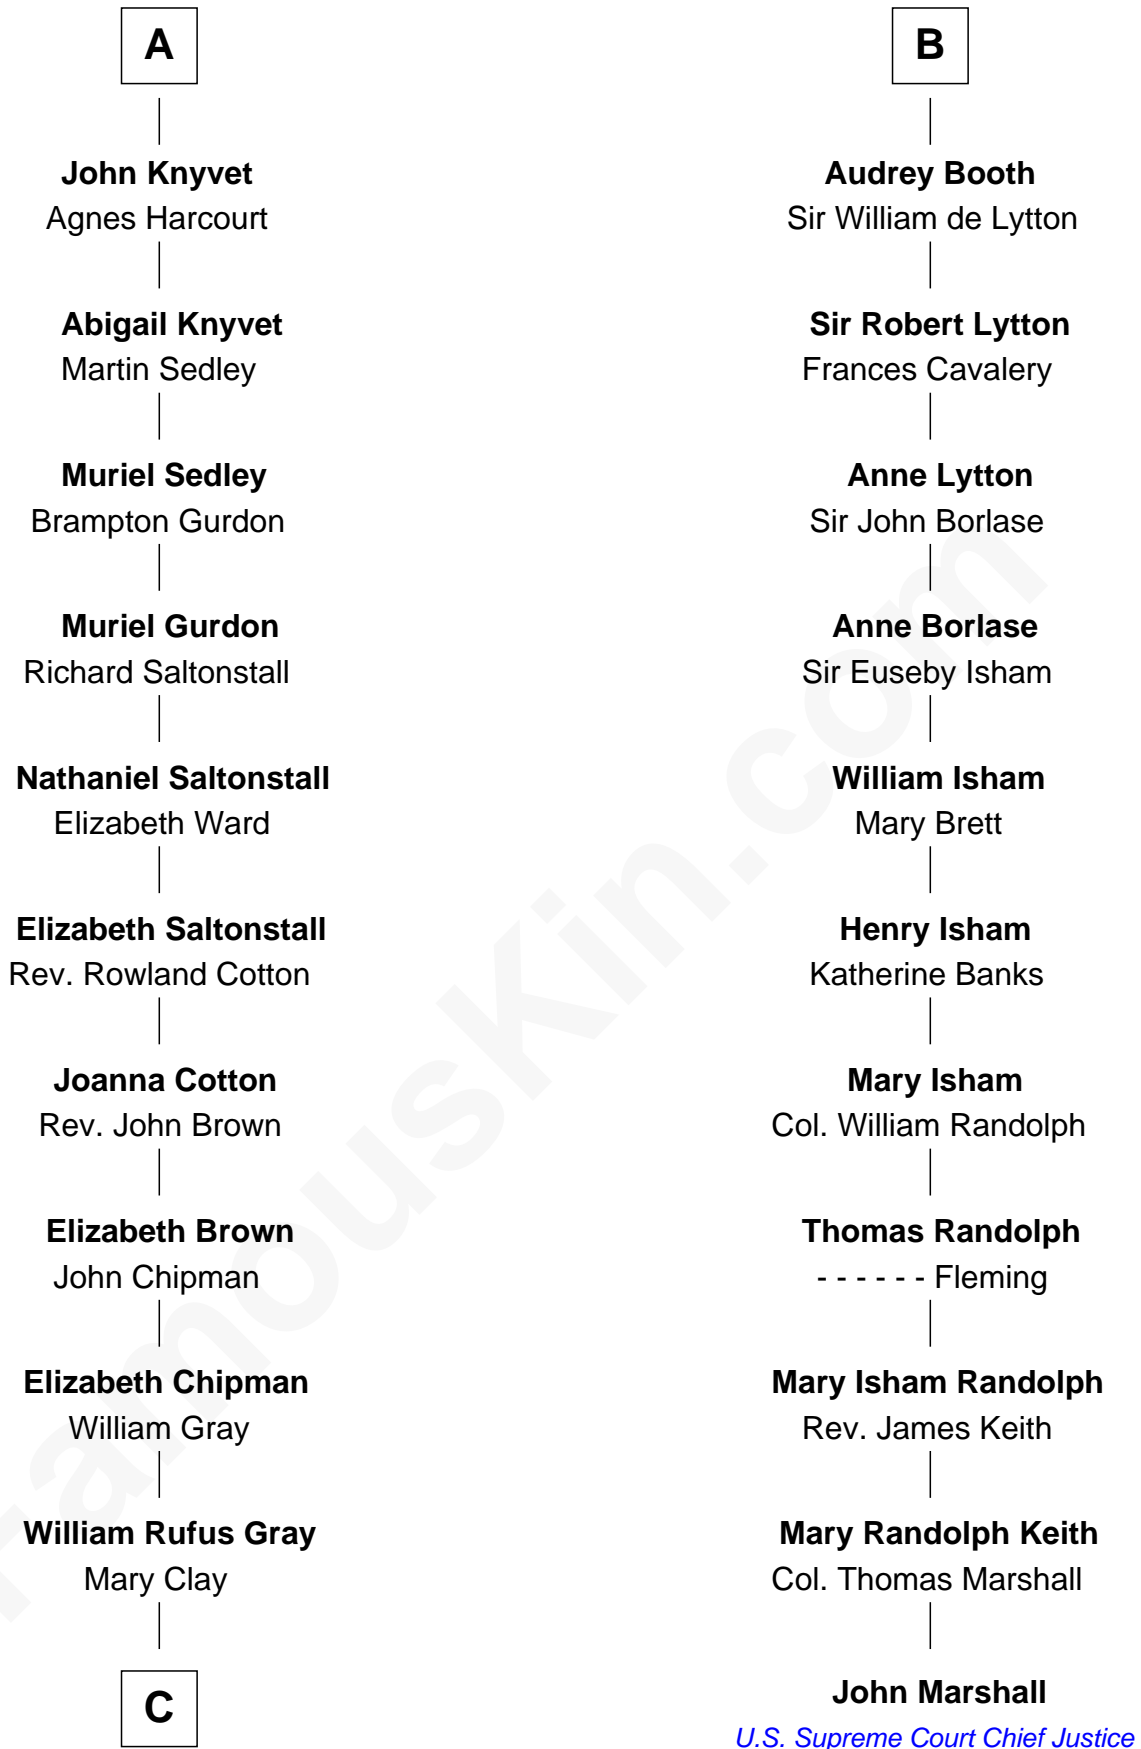

FamousKin.com
Relationship Chart of
Story Musgrave
NASA Astronaut

17th cousin 4 times removed of

John Marshall
4th Chief Justice of the U.S. Supreme Court

C

—
William Gray
Sarah Frances Loring

—
Edward Gray
Elizabeth Gray Story

—
Marguerite Gray
John Butler Swann

—
Marguerite Swann
Percy Musgrave

—
Story Musgrave
NASA Astronaut