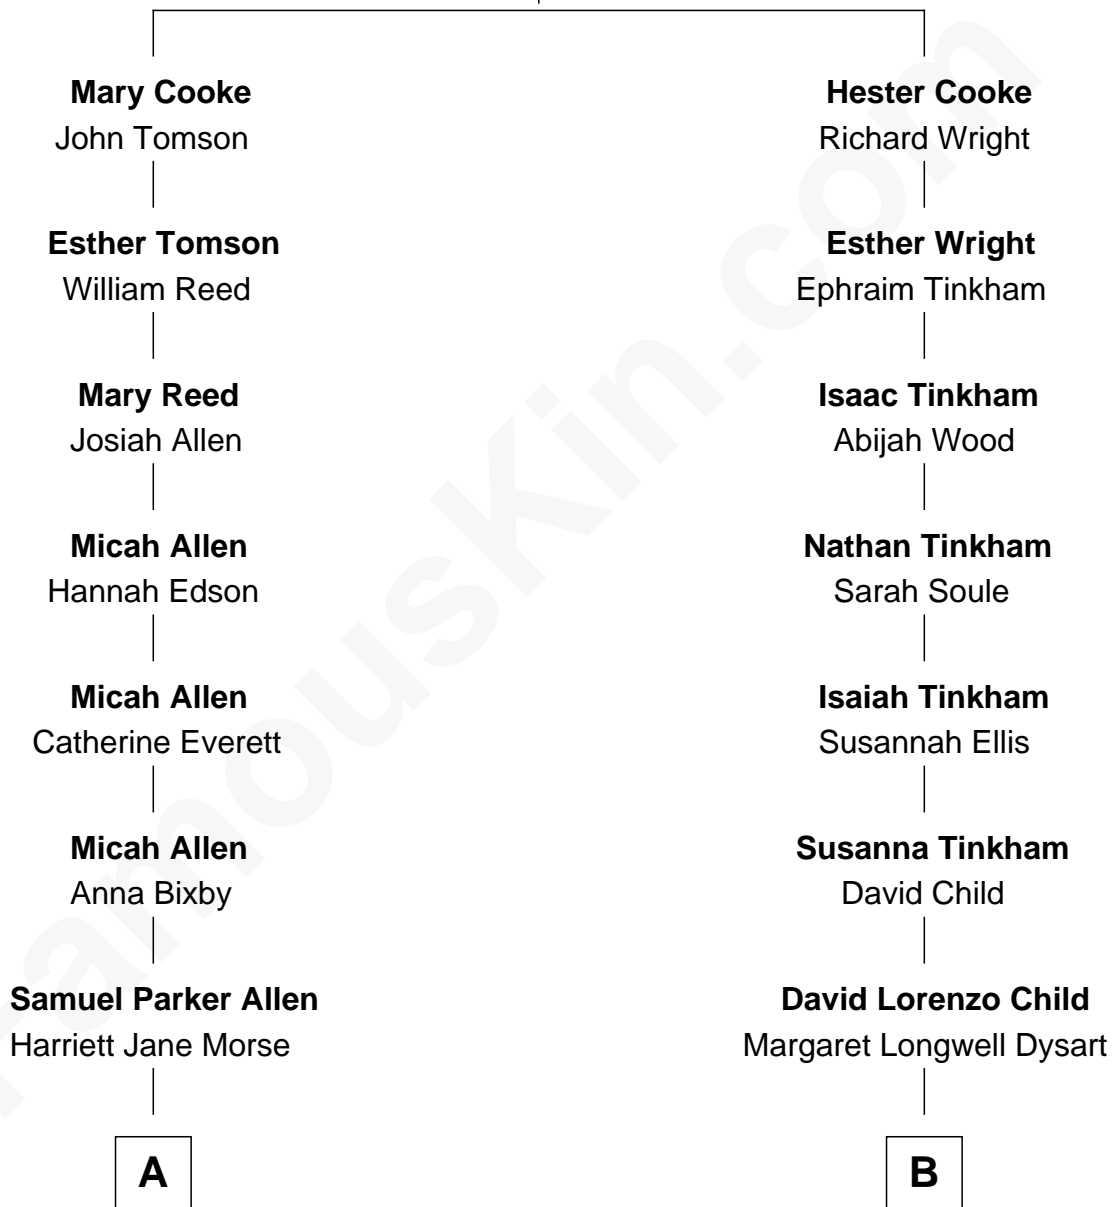

FamousKin.com Relationship Chart of

Story Musgrave

NASA Astronaut

10th cousin of

Dick Van Dyke

TV Actor - "The Dick Van Dyke Show"

Francis Cooke
Hester le Mahieu

A

Harriett Ann Allen
Dr. Charles Burnham Porter

Edith Elise Porter
Dr. Percy B. Musgrave

Percy Musgrave
Marguerite Swann

Story Musgrave
NASA Astronaut

B

Susan Elizabeth Child
Ninian Alphonse McCord

Charles Cornelius McCord
Adeline Verinda Neal

Hazel Victoria McCord
Loren Wayne Van Dyke

Dick Van Dyke
TV Actor - "The Dick Van Dyke Show"