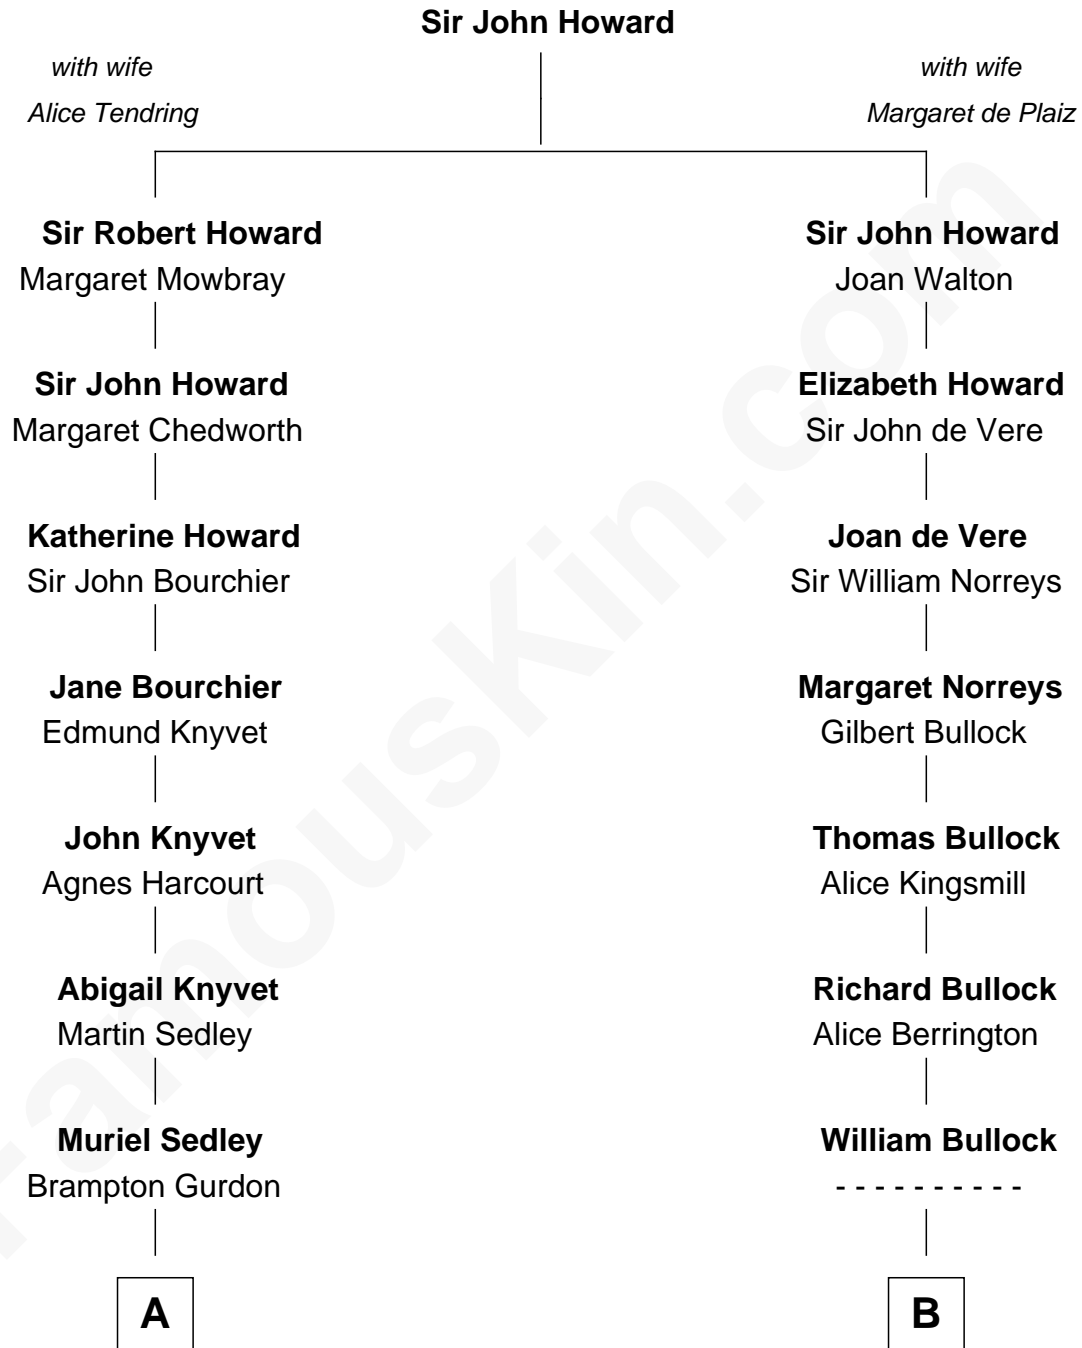

**FamousKin.com**  
**Relationship Chart of**  
**Story Musgrave**  
*NASA Astronaut*

18th cousin 3 times removed of

**Kevin Love**  
*NBA All-Star Player*

**C**

**Marguerite Swann**

Percy Musgrave

**Story Musgrave**

*NASA Astronaut*

**D**

**William Henry Wilson**

Alta Lenora Chitwood

**William Coral Wilson**

Edith Sophia Sthole

**Emily Glee Wilson**

Edward Milton Love