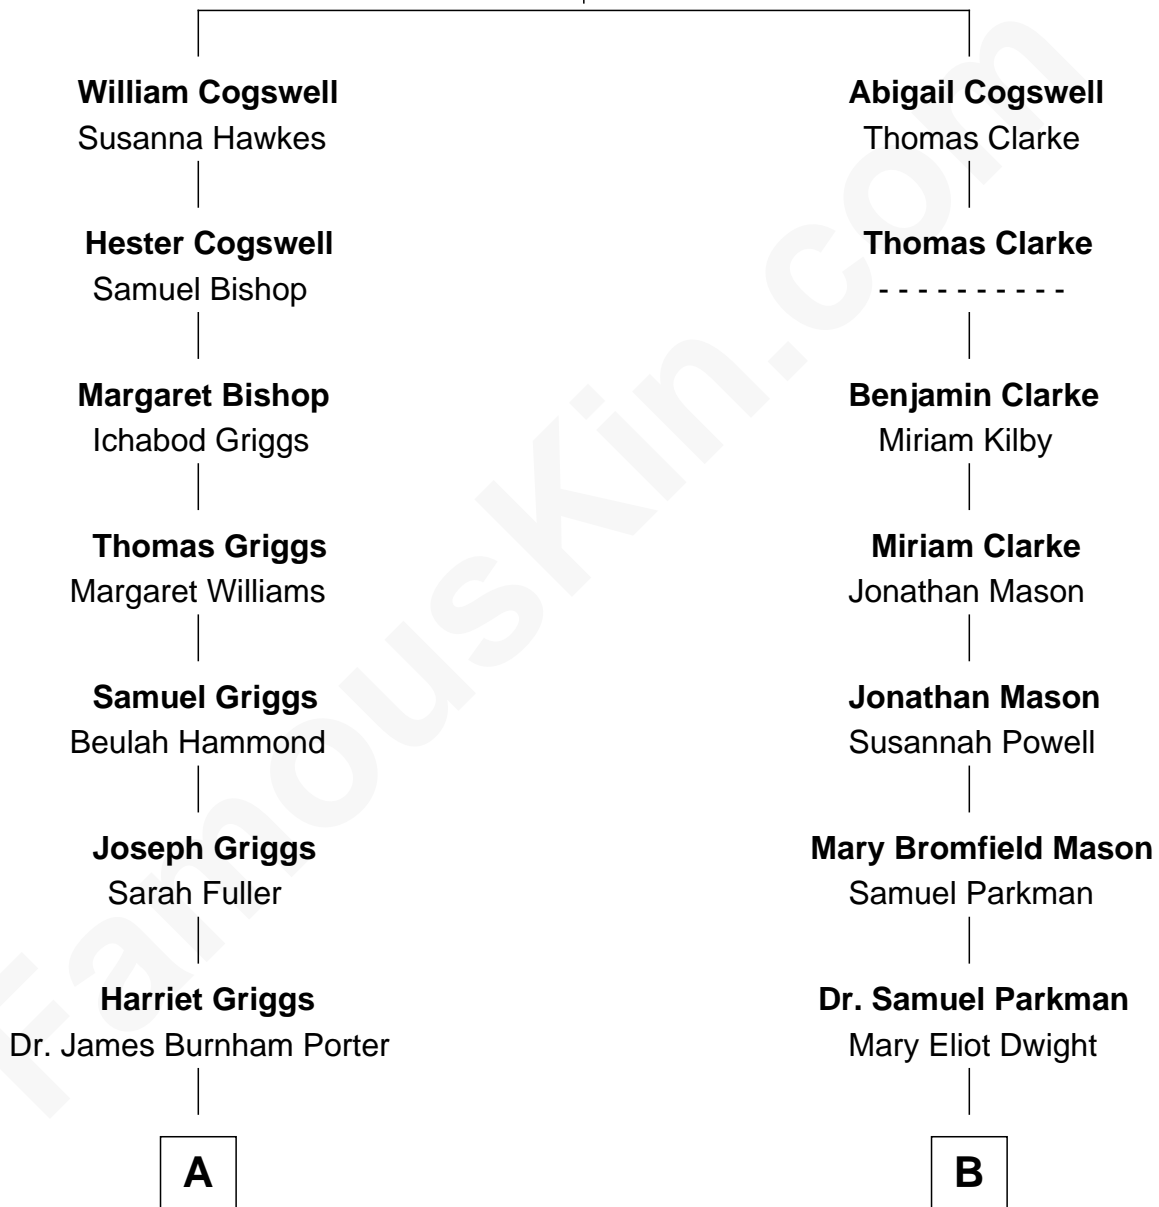

# FamousKin.com Relationship Chart of

**Story Musgrave**

*NASA Astronaut*

9th cousin 1 time removed of

**Endicott Peabody**

*62nd Governor of Massachusetts*

**John Cogswell**  
Elizabeth Thomson

FamousKin.com