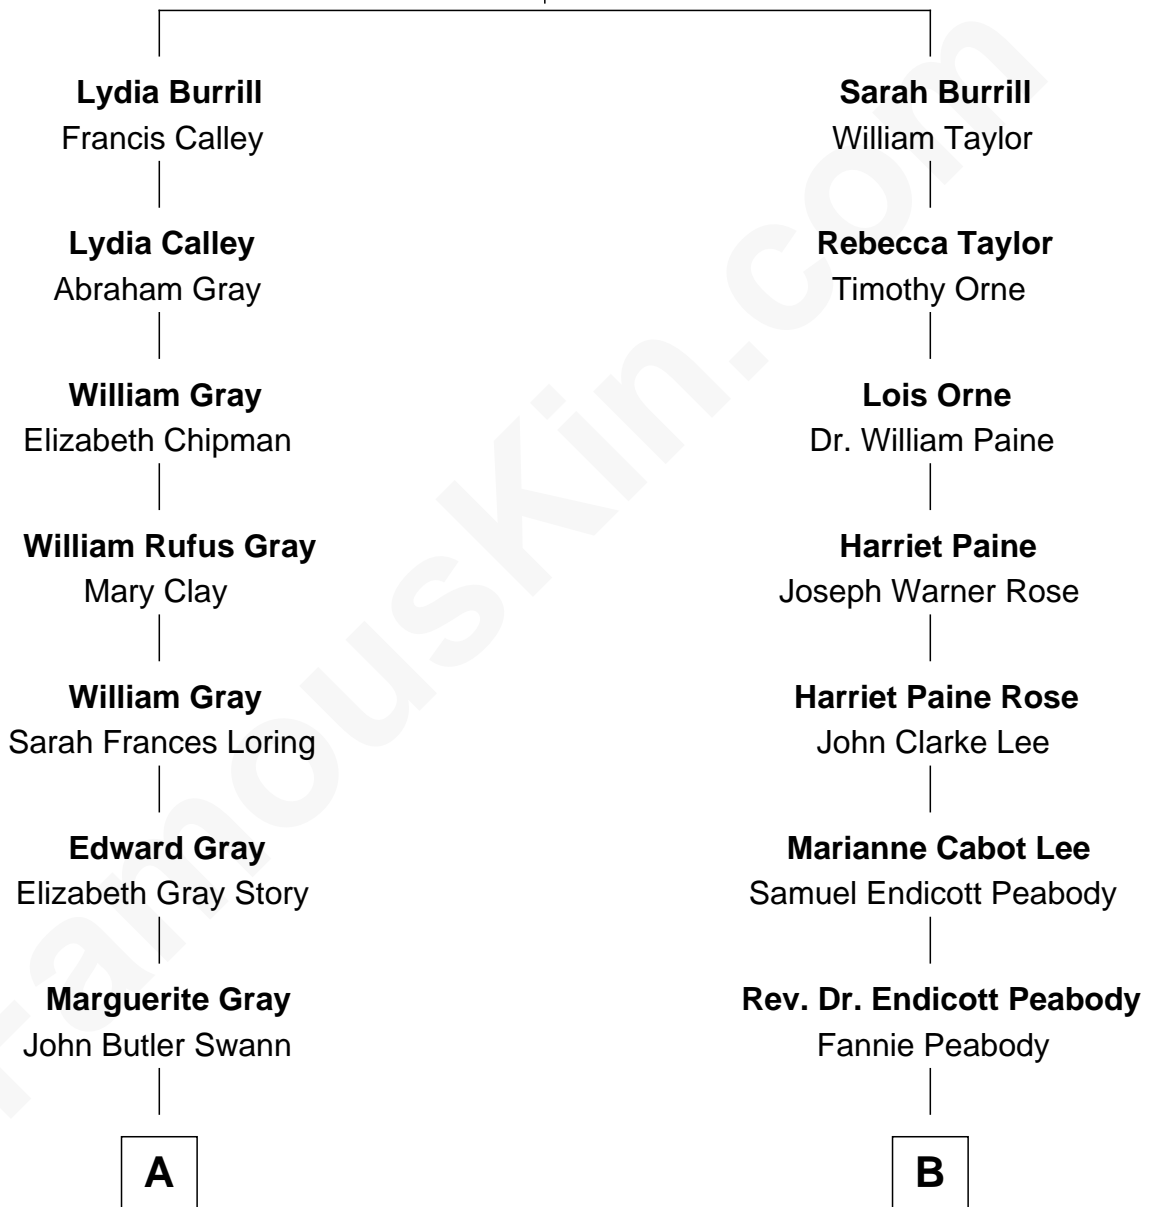

# FamousKin.com Relationship Chart of

**Story Musgrave**

*NASA Astronaut*

8th cousin of

**Endicott Peabody**

*62nd Governor of Massachusetts*

**Samuel Burrill**

Margaret Ruck

**A**

**Marguerite Swann**

Percy Musgrave

**Story Musgrave**

*NASA Astronaut*

**B**

**Rt. Rev. Malcolm Endicott Peabody**

Mary Elizabeth Parkman

**Endicott Peabody**

*62nd Governor of Massachusetts*

FamousKin.com