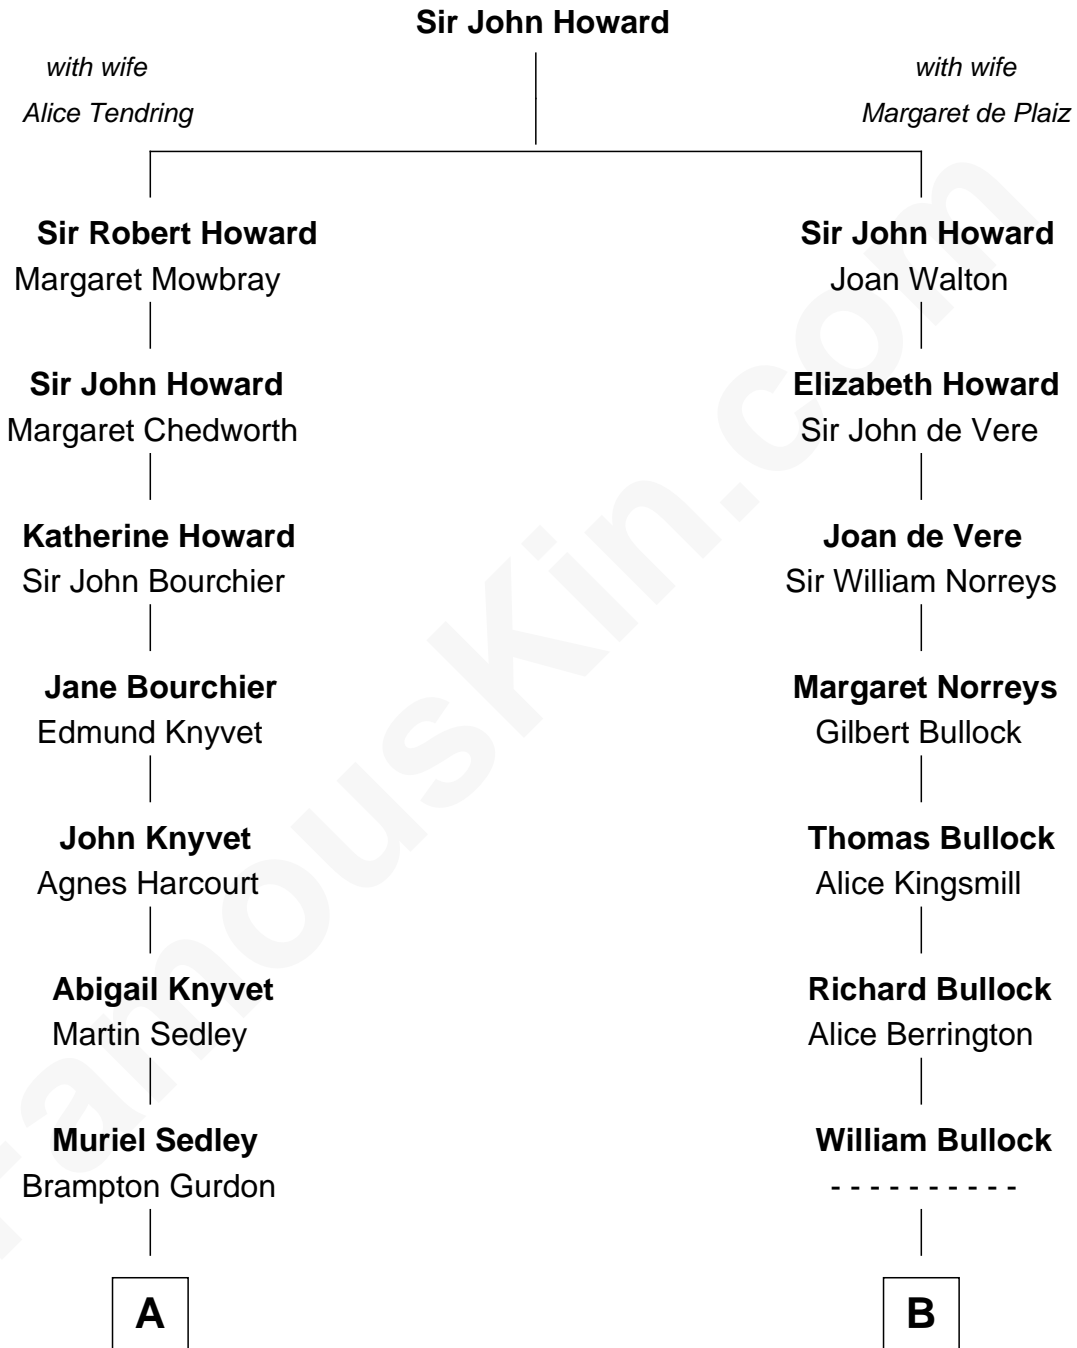

## Relationship Chart of

### Story Musgrave

NASA Astronaut

14th cousin 4 times removed of

**James Russell Lowell**  
American "Fireside" Poet

**C**

—  
**Marguerite Swann**

Percy Musgrave

—  
**Story Musgrave**

*NASA Astronaut*

FamousKin.com