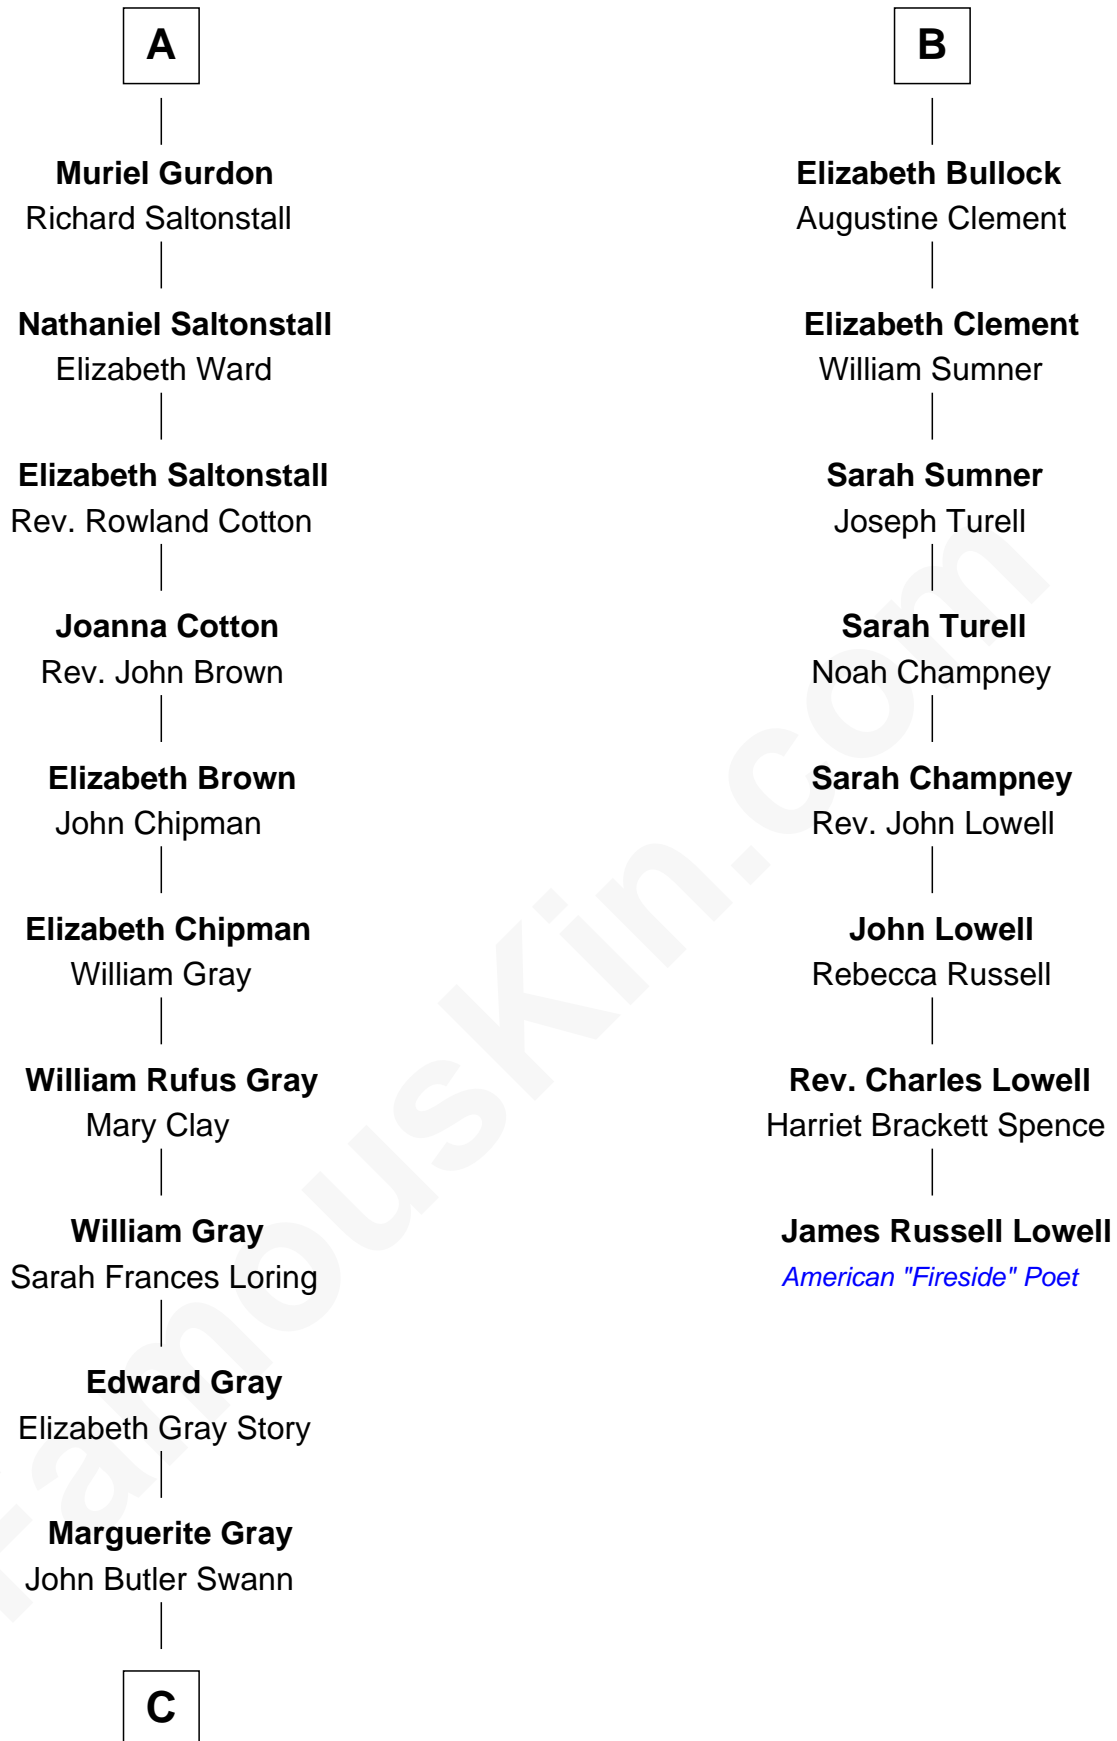

## Relationship Chart of

### Story Musgrave

NASA Astronaut

14th cousin 4 times removed of

**James Russell Lowell**  
American "Fireside" Poet

**C**

—  
**Marguerite Swann**

Percy Musgrave

—  
**Story Musgrave**

*NASA Astronaut*

FamousKin.com