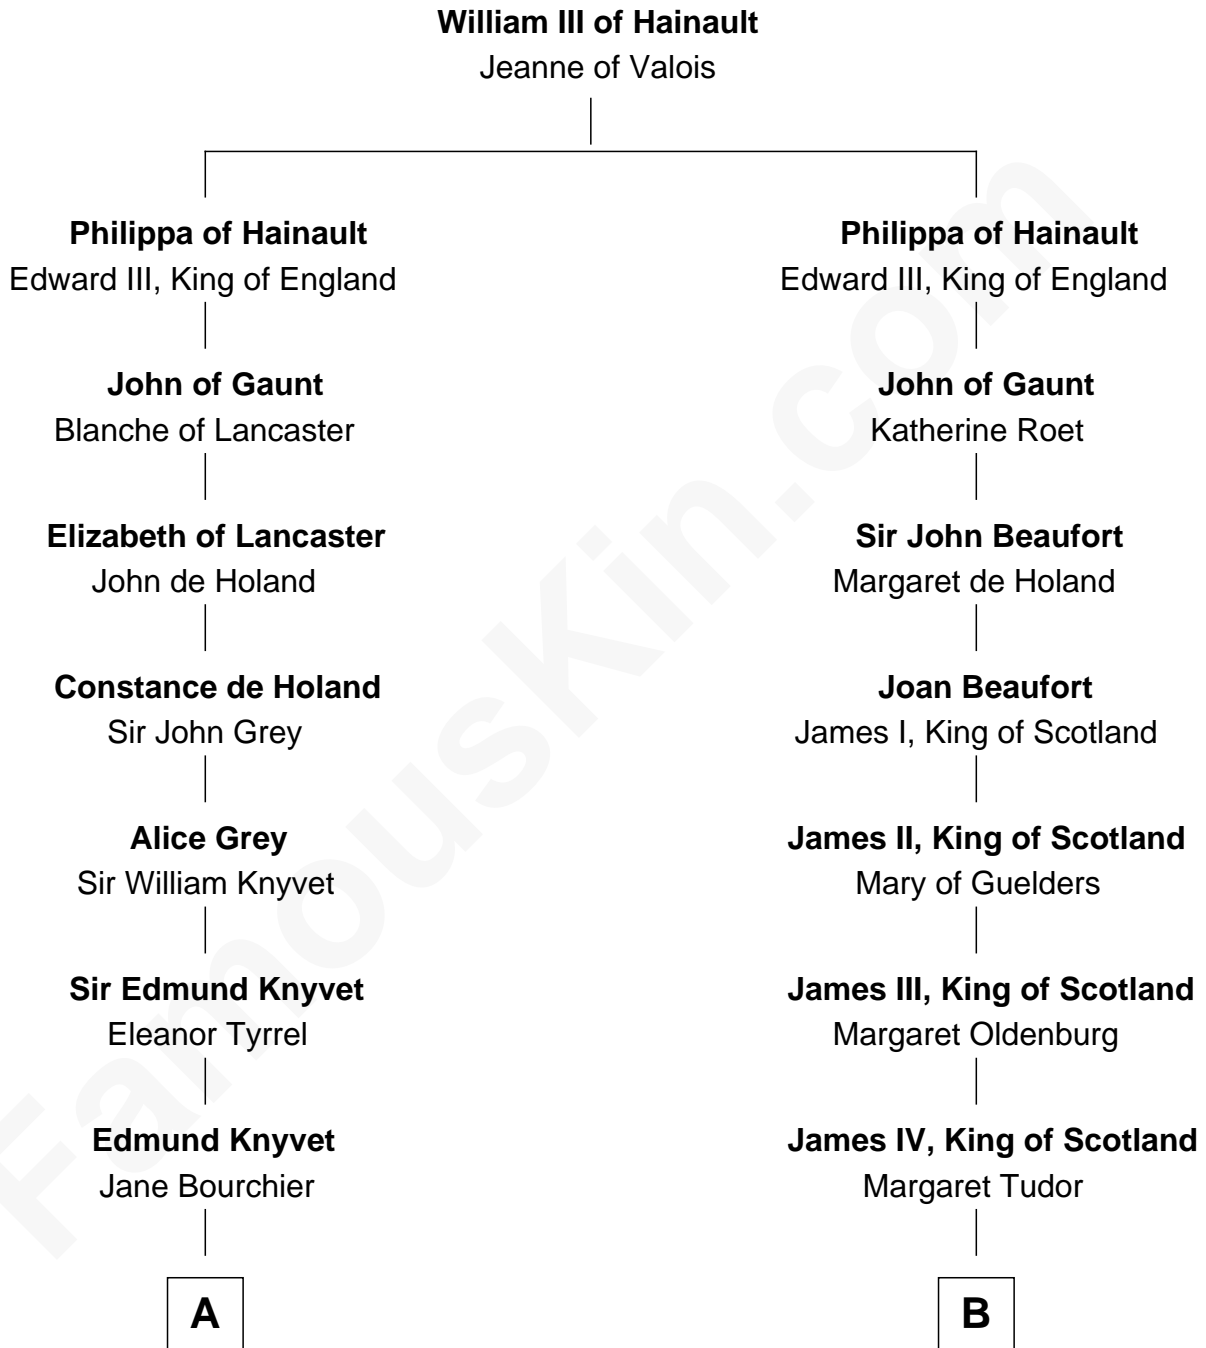

FamousKin.com

Relationship Chart of

Story Musgrave

NASA Astronaut

18th cousin 3 times removed of

James Russell Lowell
American "Fireside" Poet

C

William Gray
Sarah Frances Loring

Edward Gray
Elizabeth Gray Story

Marguerite Gray
John Butler Swann

Marguerite Swann
Percy Musgrave

Story Musgrave
NASA Astronaut

D

Harriet Brackett Spence
Rev. Charles Lowell

James Russell Lowell
American "Fireside" Poet