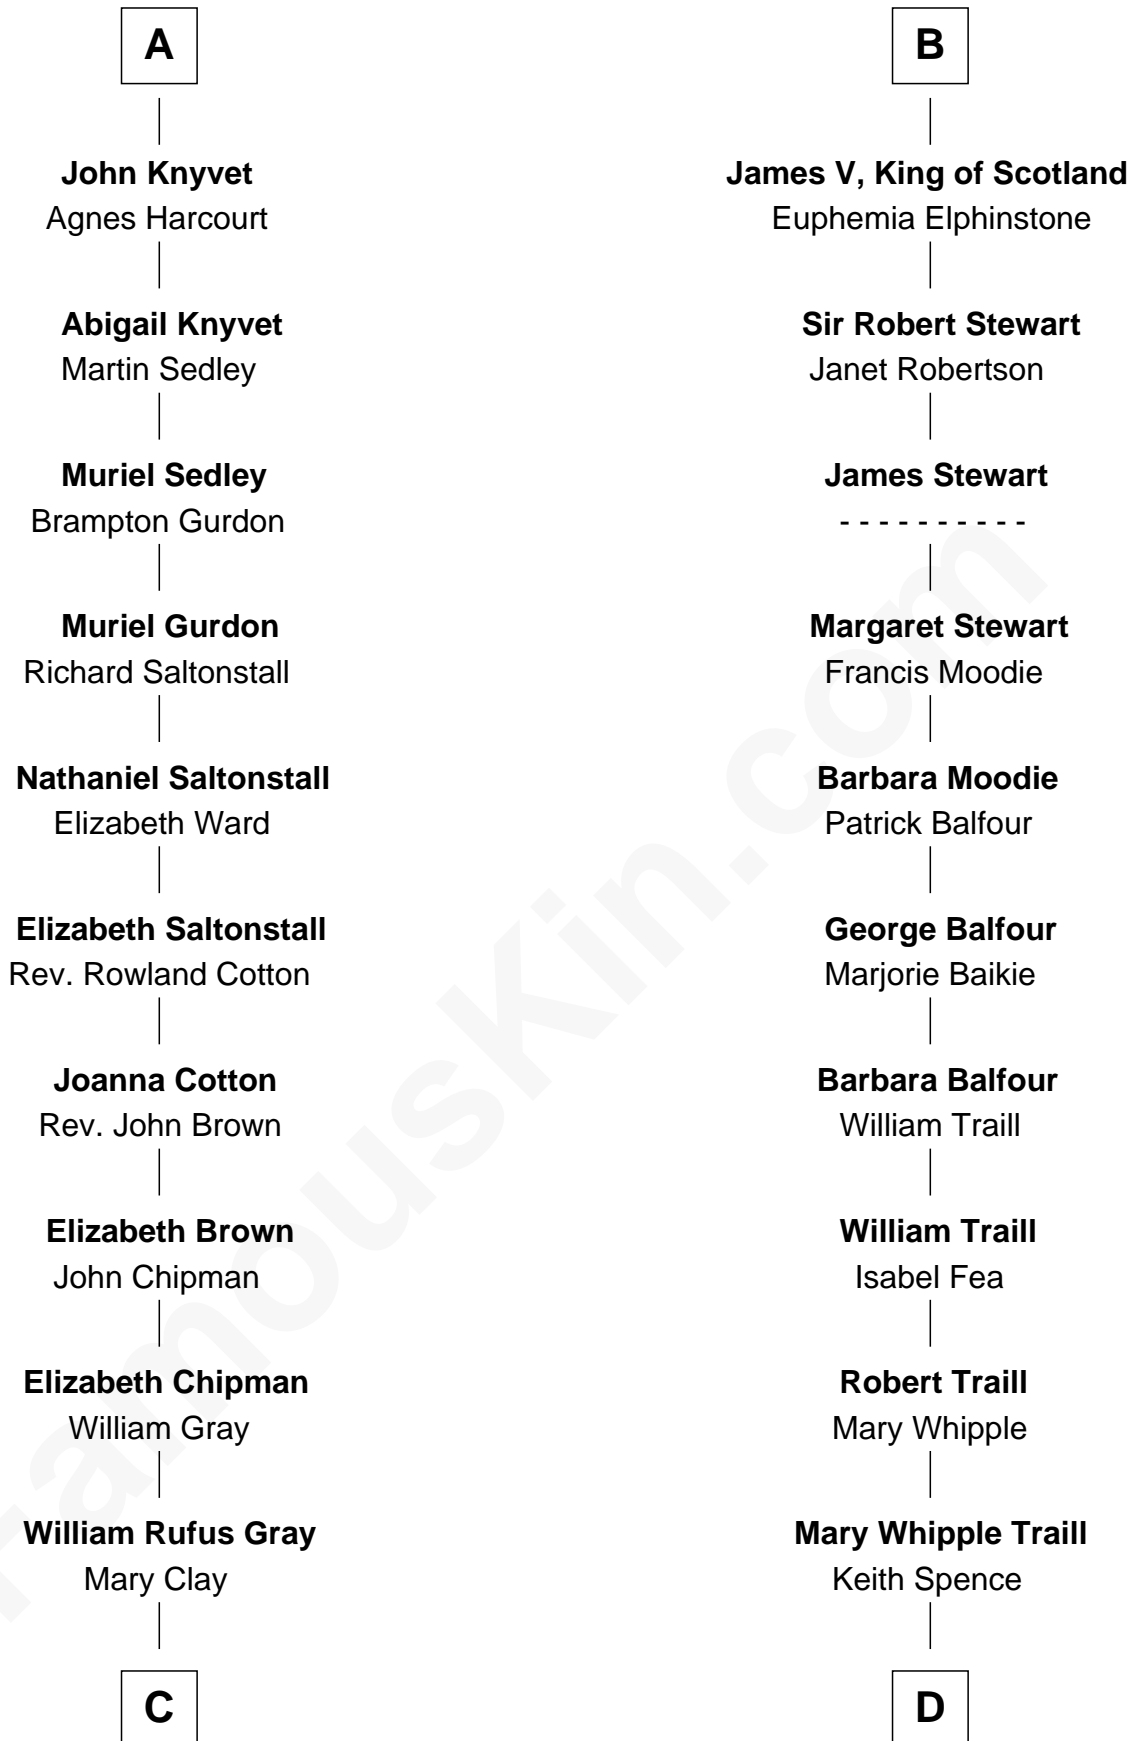

FamousKin.com

Relationship Chart of

Story Musgrave

NASA Astronaut

18th cousin 3 times removed of

James Russell Lowell
American "Fireside" Poet

C

William Gray
Sarah Frances Loring

Edward Gray
Elizabeth Gray Story

Marguerite Gray
John Butler Swann

Marguerite Swann
Percy Musgrave

Story Musgrave
NASA Astronaut

D

Harriet Brackett Spence
Rev. Charles Lowell

James Russell Lowell
American "Fireside" Poet