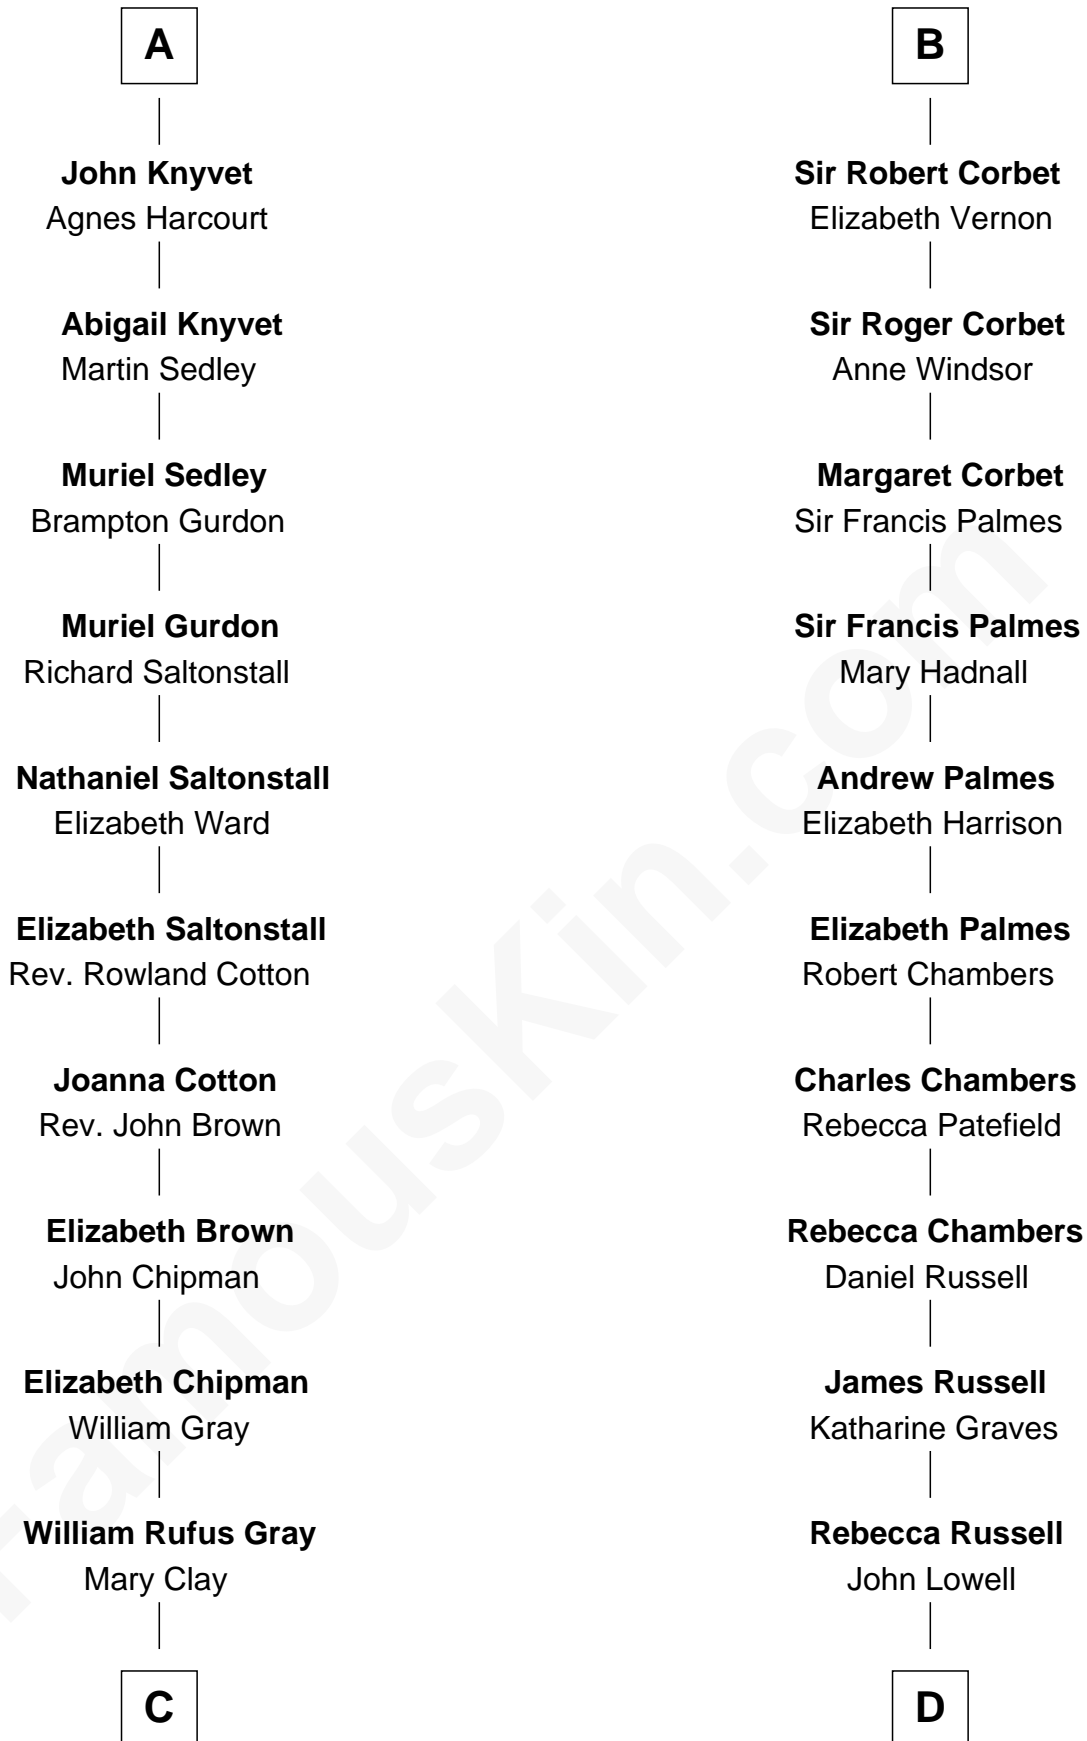

FamousKin.com

Relationship Chart of

Story Musgrave

NASA Astronaut

18th cousin 3 times removed of

James Russell Lowell
American "Fireside" Poet

C

William Gray
Sarah Frances Loring

Edward Gray
Elizabeth Gray Story

Marguerite Gray
John Butler Swann

Marguerite Swann
Percy Musgrave

Story Musgrave
NASA Astronaut

D

Rev. Charles Lowell
Harriet Brackett Spence

James Russell Lowell
American "Fireside" Poet