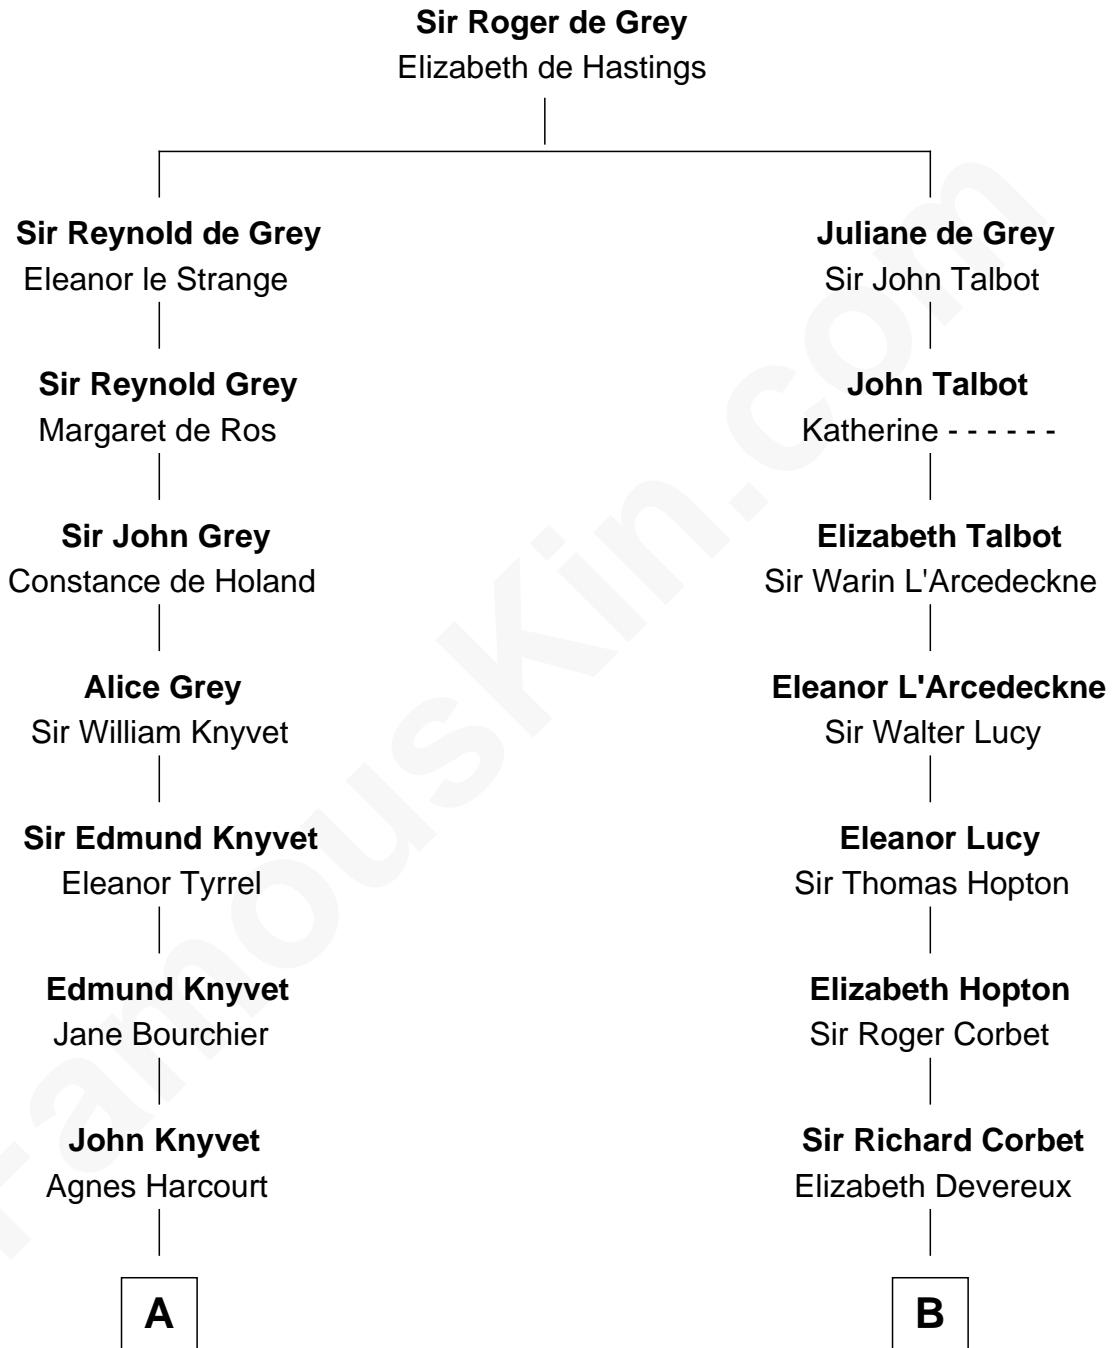

**FamousKin.com**  
**Relationship Chart of**  
**Story Musgrave**  
*NASA Astronaut*

18th cousin 2 times removed of

**James Russell Lowell**  
*American "Fireside" Poet*

**C**

**Edward Gray**  
Elizabeth Gray Story

**Marguerite Gray**  
John Butler Swann

**Marguerite Swann**  
Percy Musgrave

**Story Musgrave**  
*NASA Astronaut*

**D**

**Rev. Charles Lowell**  
Harriet Brackett Spence

**James Russell Lowell**  
*American "Fireside" Poet*