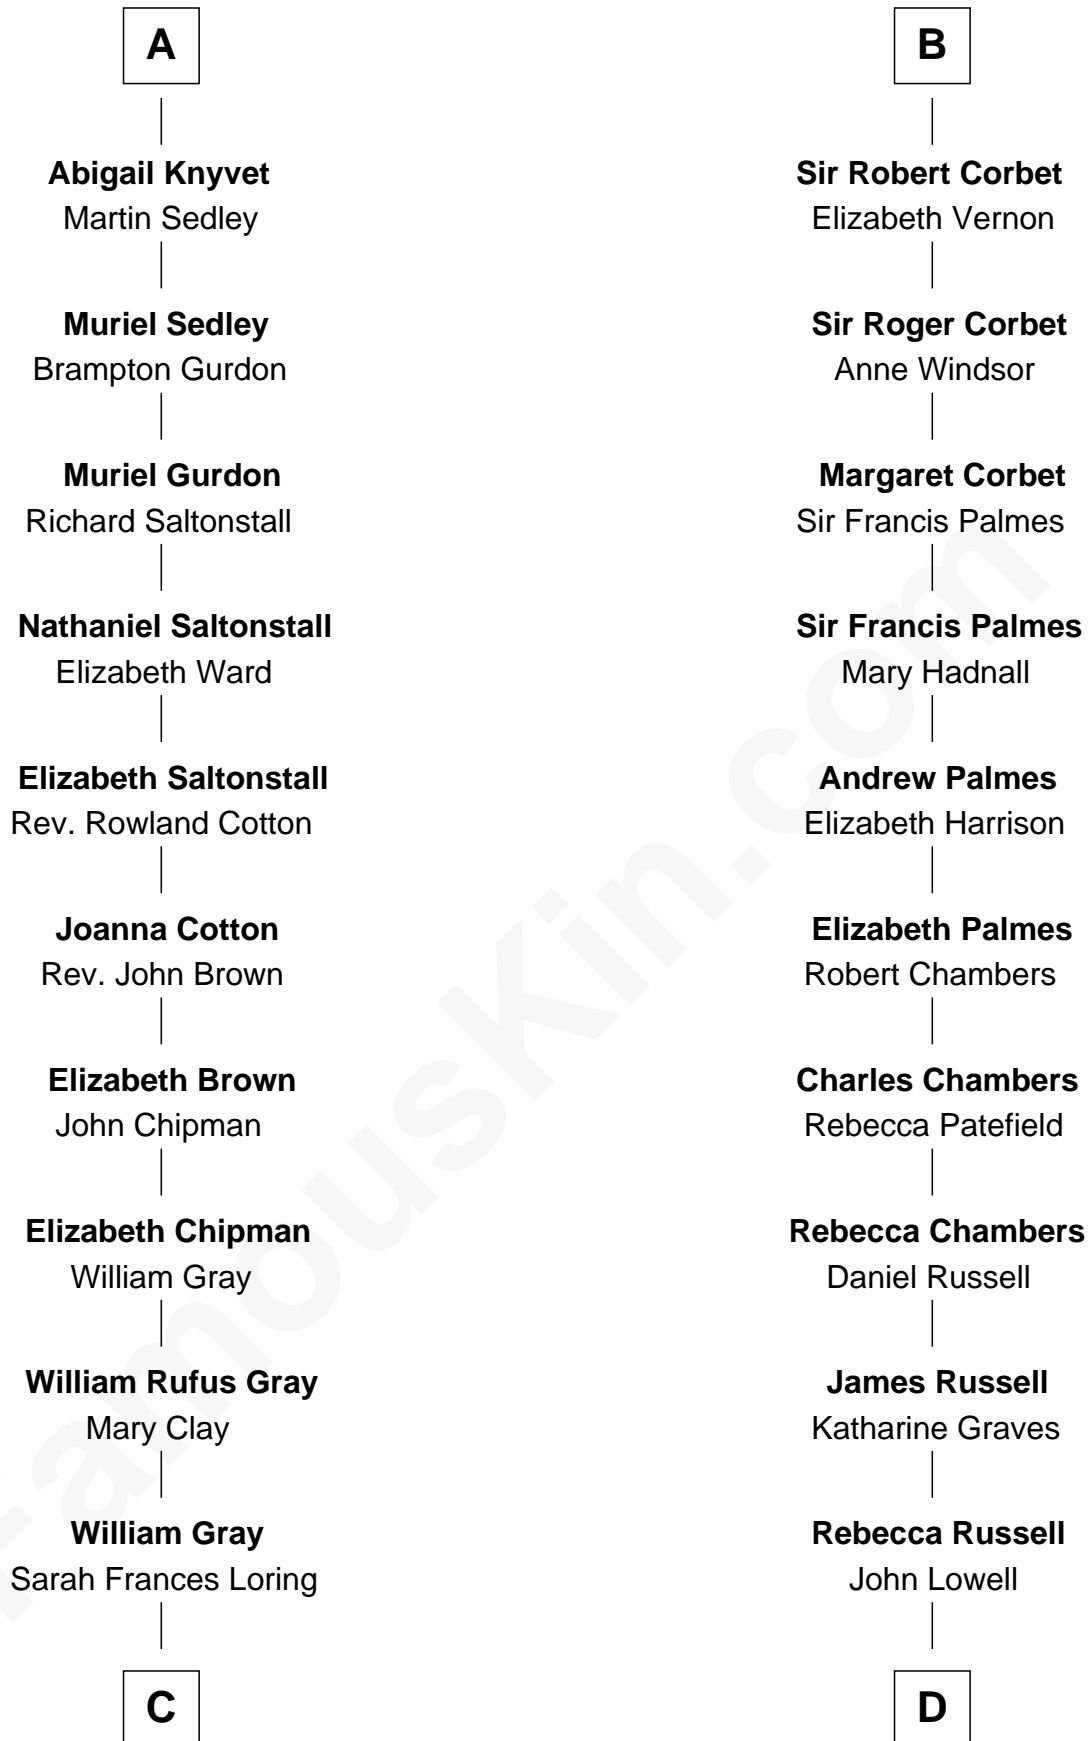

**FamousKin.com**  
**Relationship Chart of**  
**Story Musgrave**  
*NASA Astronaut*

18th cousin 2 times removed of

**James Russell Lowell**  
*American "Fireside" Poet*

**C**

**Edward Gray**  
Elizabeth Gray Story

**Marguerite Gray**  
John Butler Swann

**Marguerite Swann**  
Percy Musgrave

**Story Musgrave**  
*NASA Astronaut*

**D**

**Rev. Charles Lowell**  
Harriet Brackett Spence

**James Russell Lowell**  
*American "Fireside" Poet*