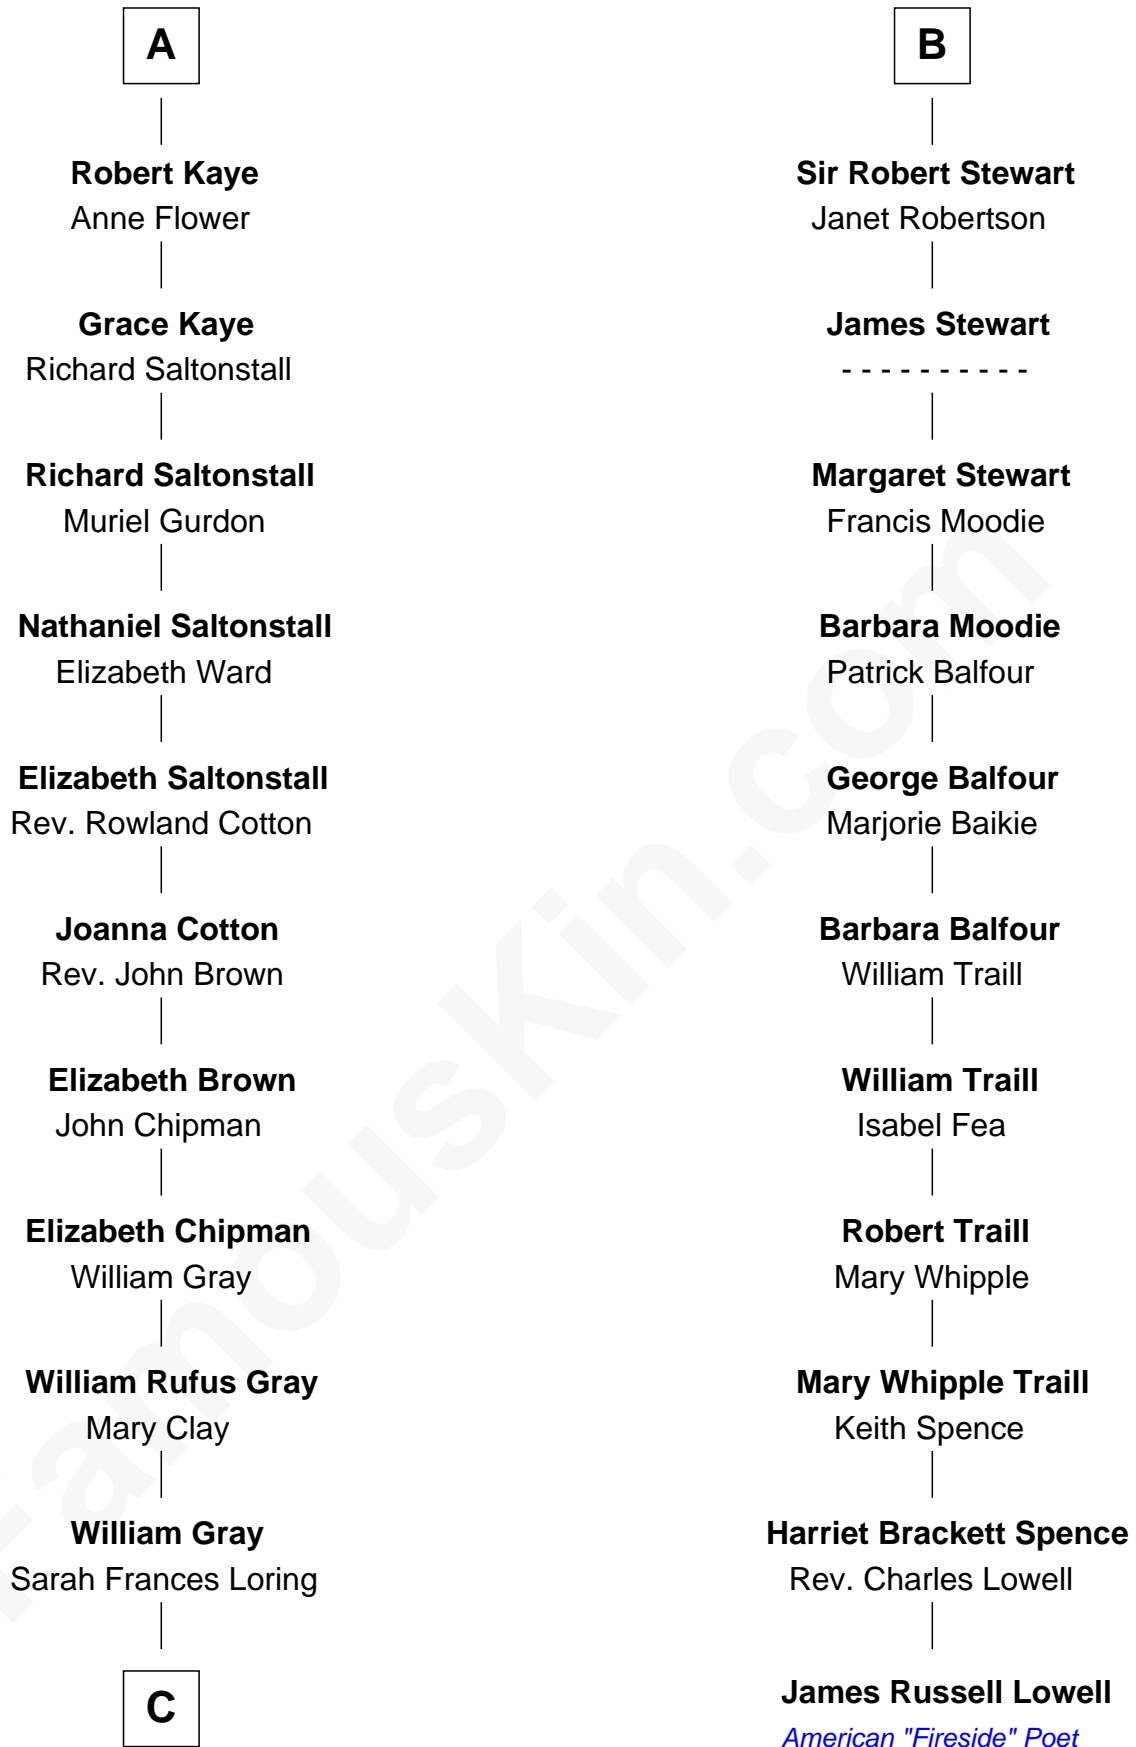

FamousKin.com

Relationship Chart of

Story Musgrave

NASA Astronaut

17th cousin 3 times removed of

James Russell Lowell
American "Fireside" Poet

C

—
Edward Gray
Elizabeth Gray Story

—
Marguerite Gray
John Butler Swann

—
Marguerite Swann
Percy Musgrave

—
Story Musgrave
NASA Astronaut

FamousKin.com