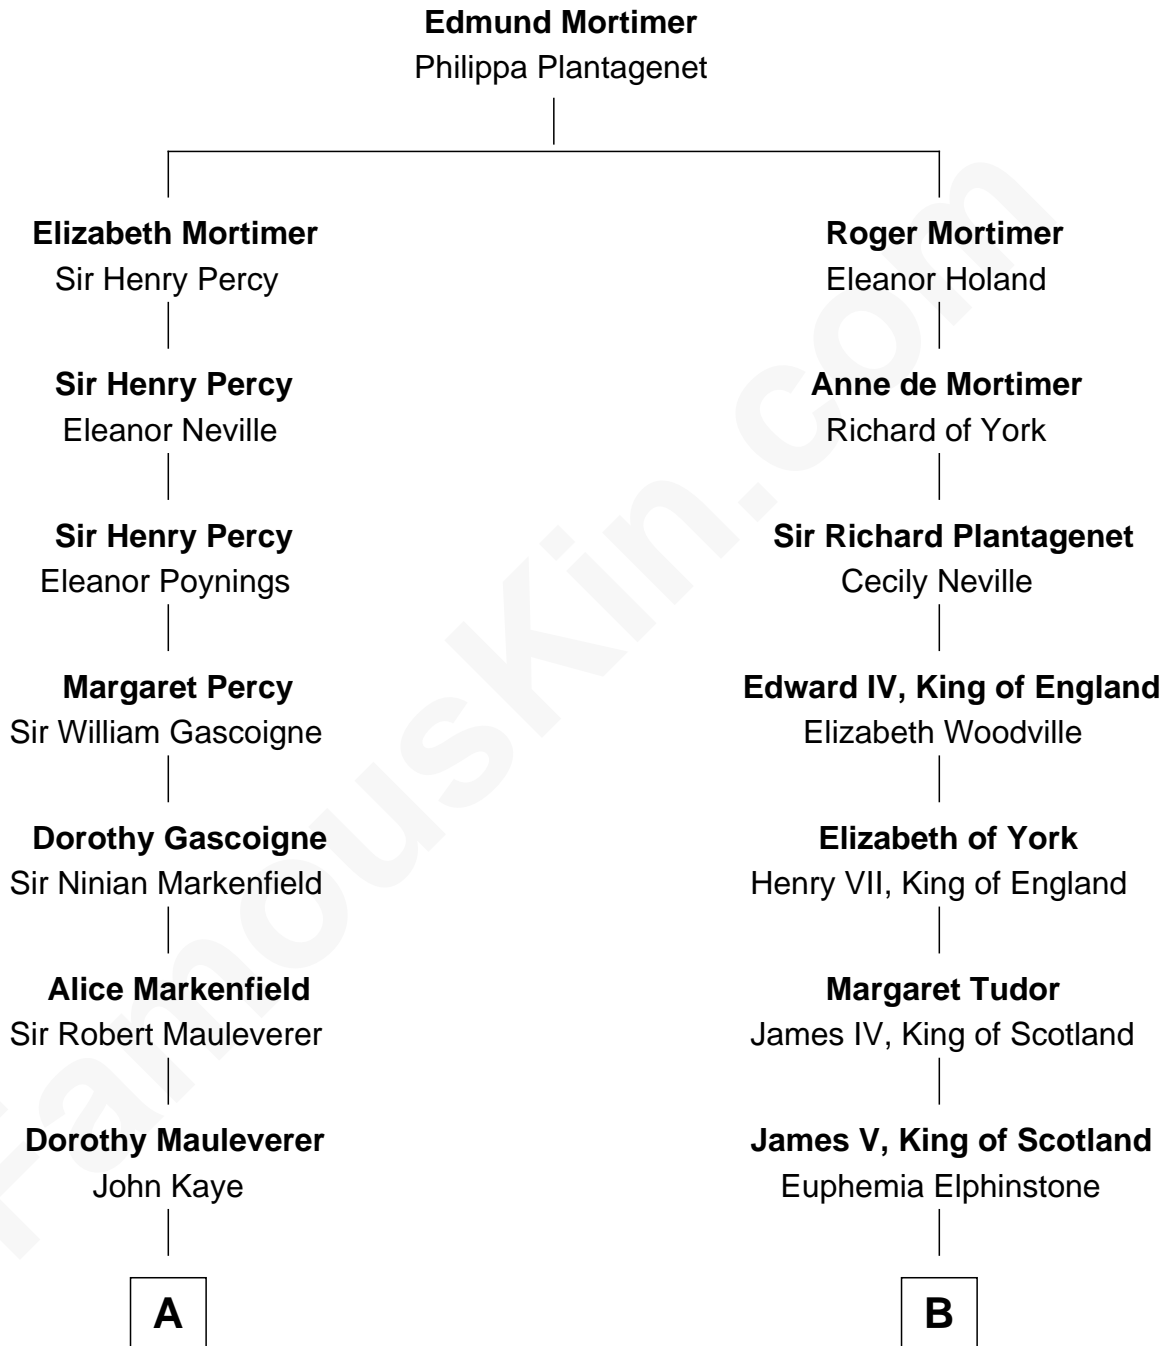

FamousKin.com

Relationship Chart of

Story Musgrave

NASA Astronaut

17th cousin 3 times removed of

James Russell Lowell
American "Fireside" Poet

C

—
Edward Gray
Elizabeth Gray Story

—
Marguerite Gray
John Butler Swann

—
Marguerite Swann
Percy Musgrave

—
Story Musgrave
NASA Astronaut

FamousKin.com