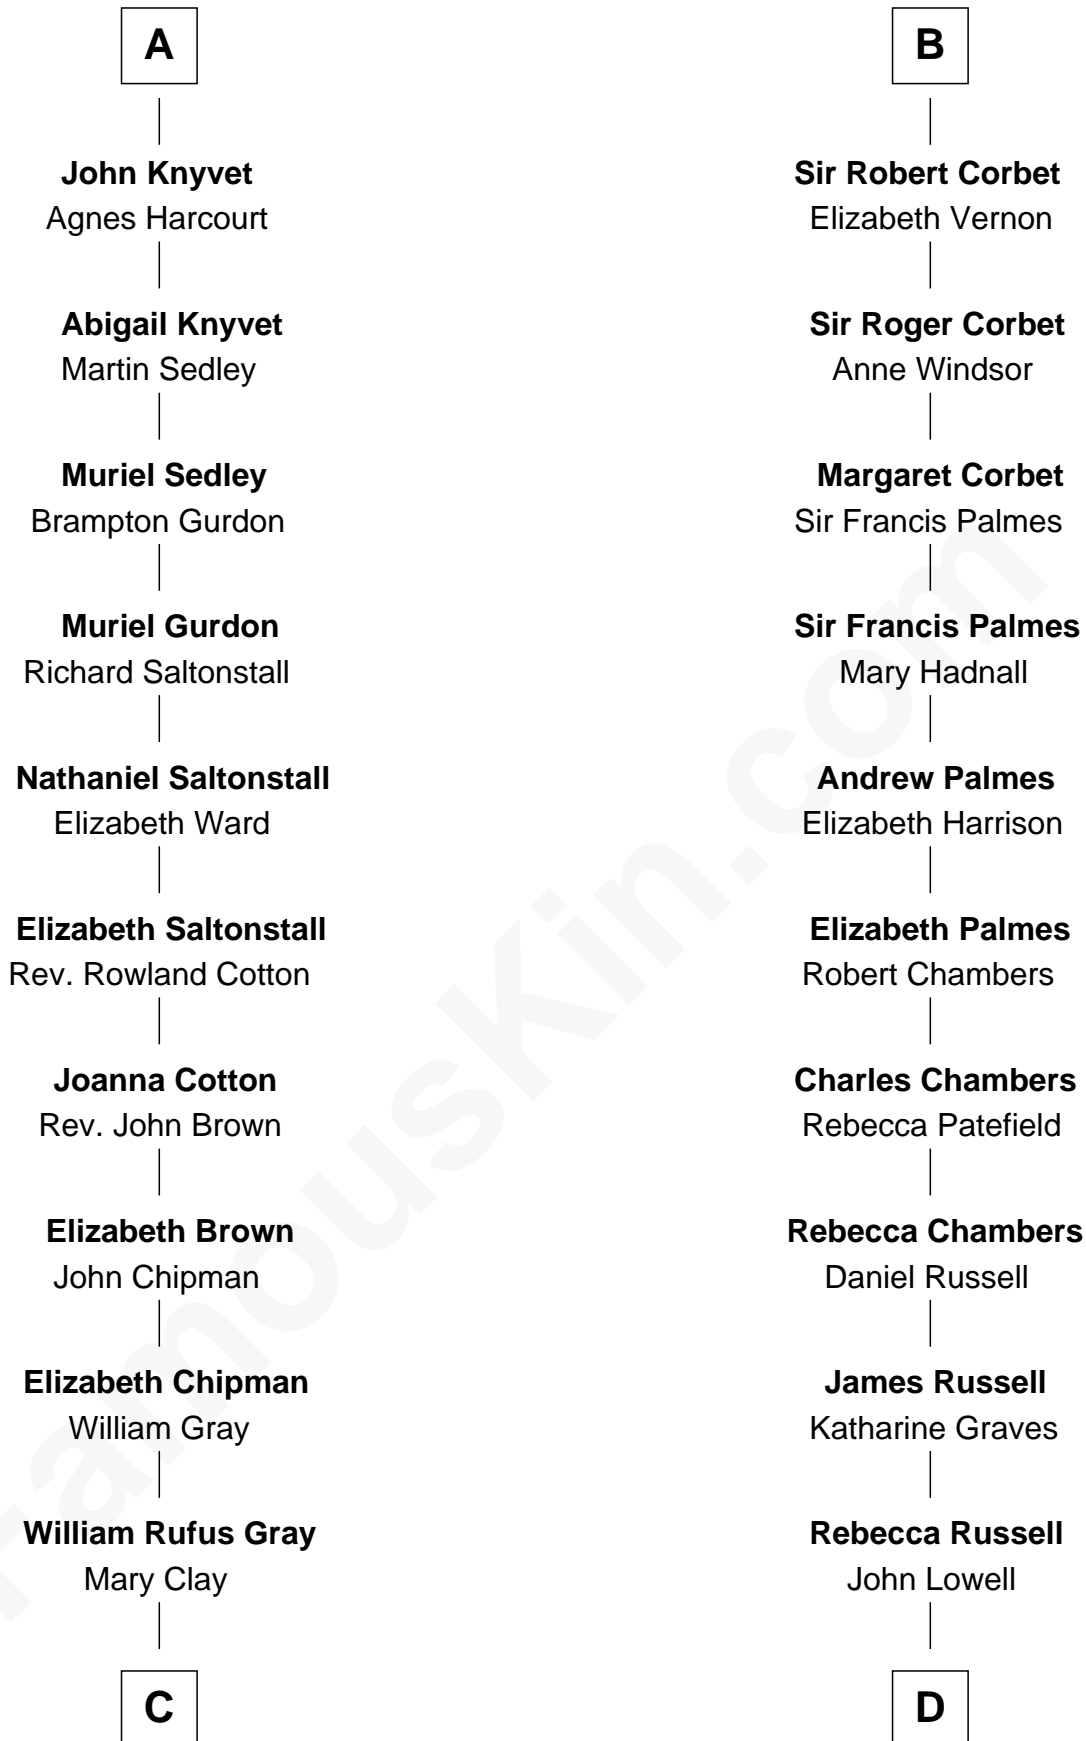

## Relationship Chart of

### Story Musgrave

NASA Astronaut

18th cousin 3 times removed of

**James Russell Lowell**  
American "Fireside" Poet

**C**

**William Gray**  
Sarah Frances Loring

**Edward Gray**  
Elizabeth Gray Story

**Marguerite Gray**  
John Butler Swann

**Marguerite Swann**  
Percy Musgrave

**Story Musgrave**  
*NASA Astronaut*

**D**

**Rev. Charles Lowell**  
Harriet Brackett Spence

**James Russell Lowell**  
*American "Fireside" Poet*