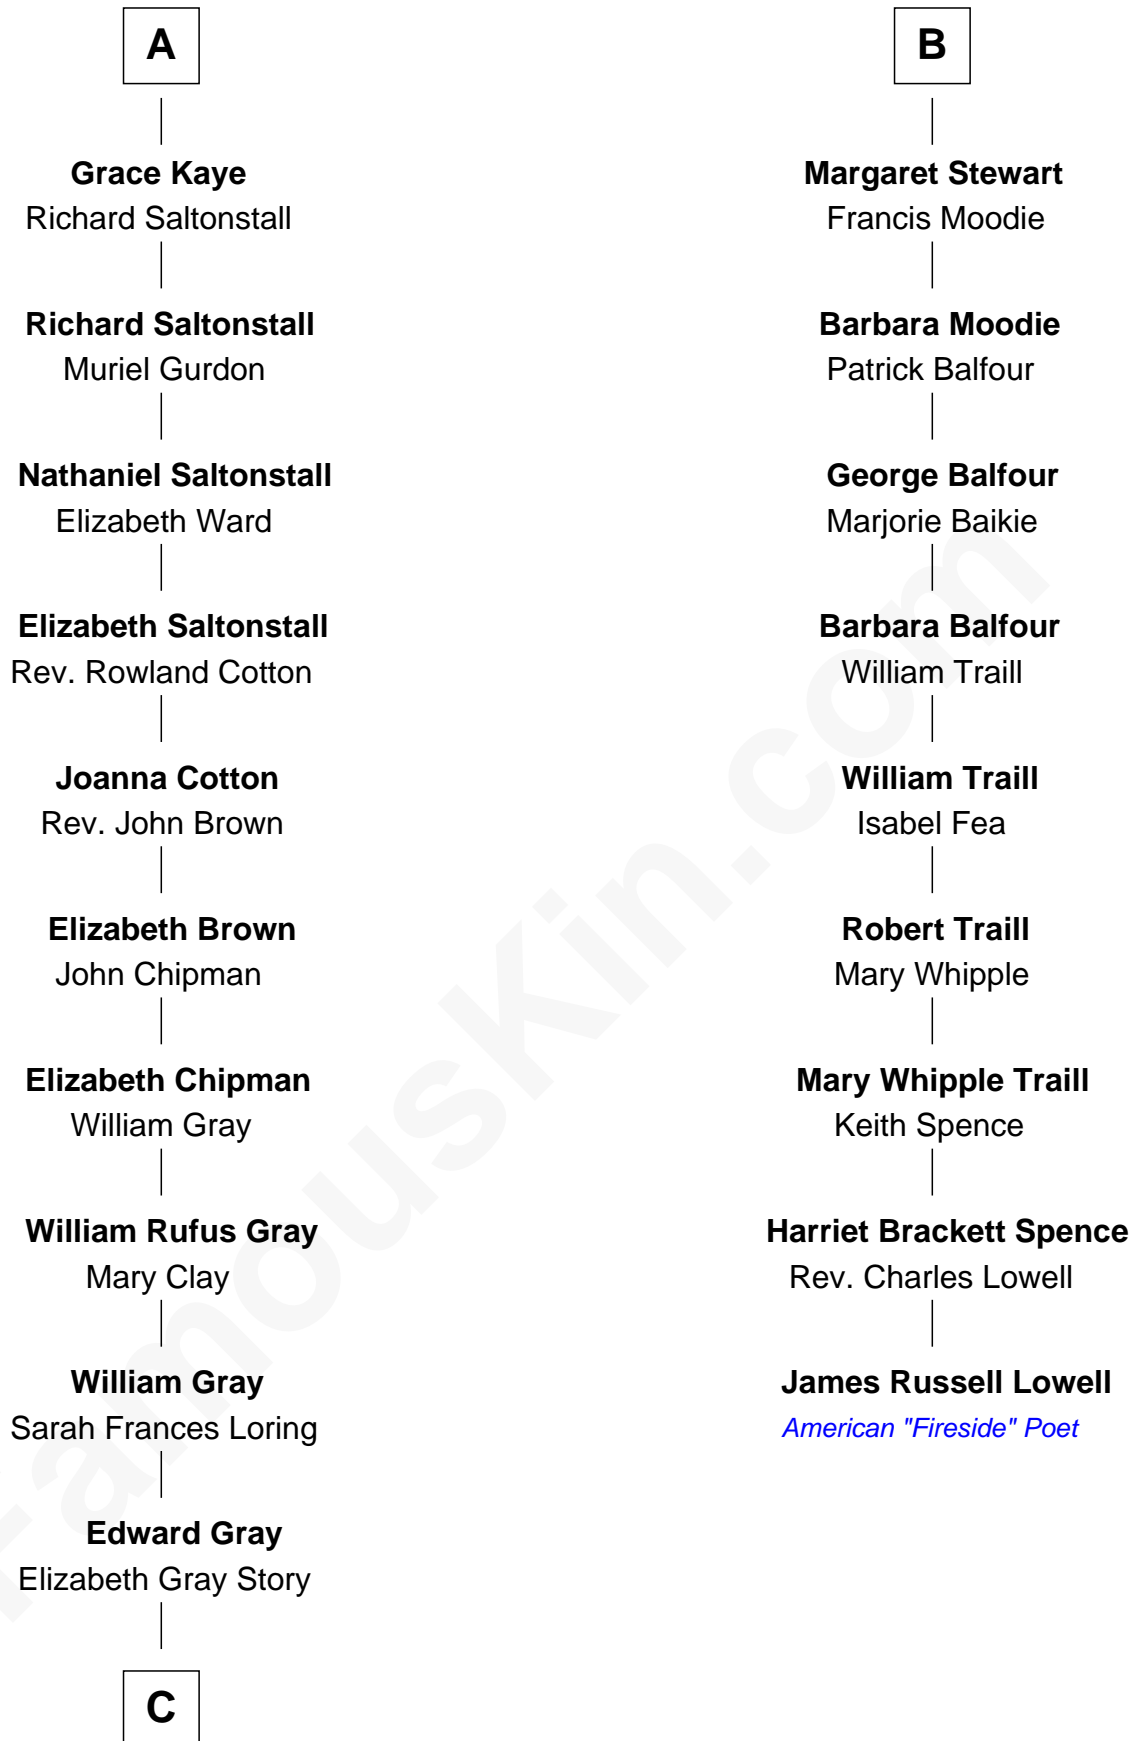

FamousKin.com

Relationship Chart of

Story Musgrave

NASA Astronaut

15th cousin 4 times removed of

James Russell Lowell
American "Fireside" Poet

C

—
Marguerite Gray
John Butler Swann

—
Marguerite Swann
Percy Musgrave

—
Story Musgrave
NASA Astronaut

FamousKin.com