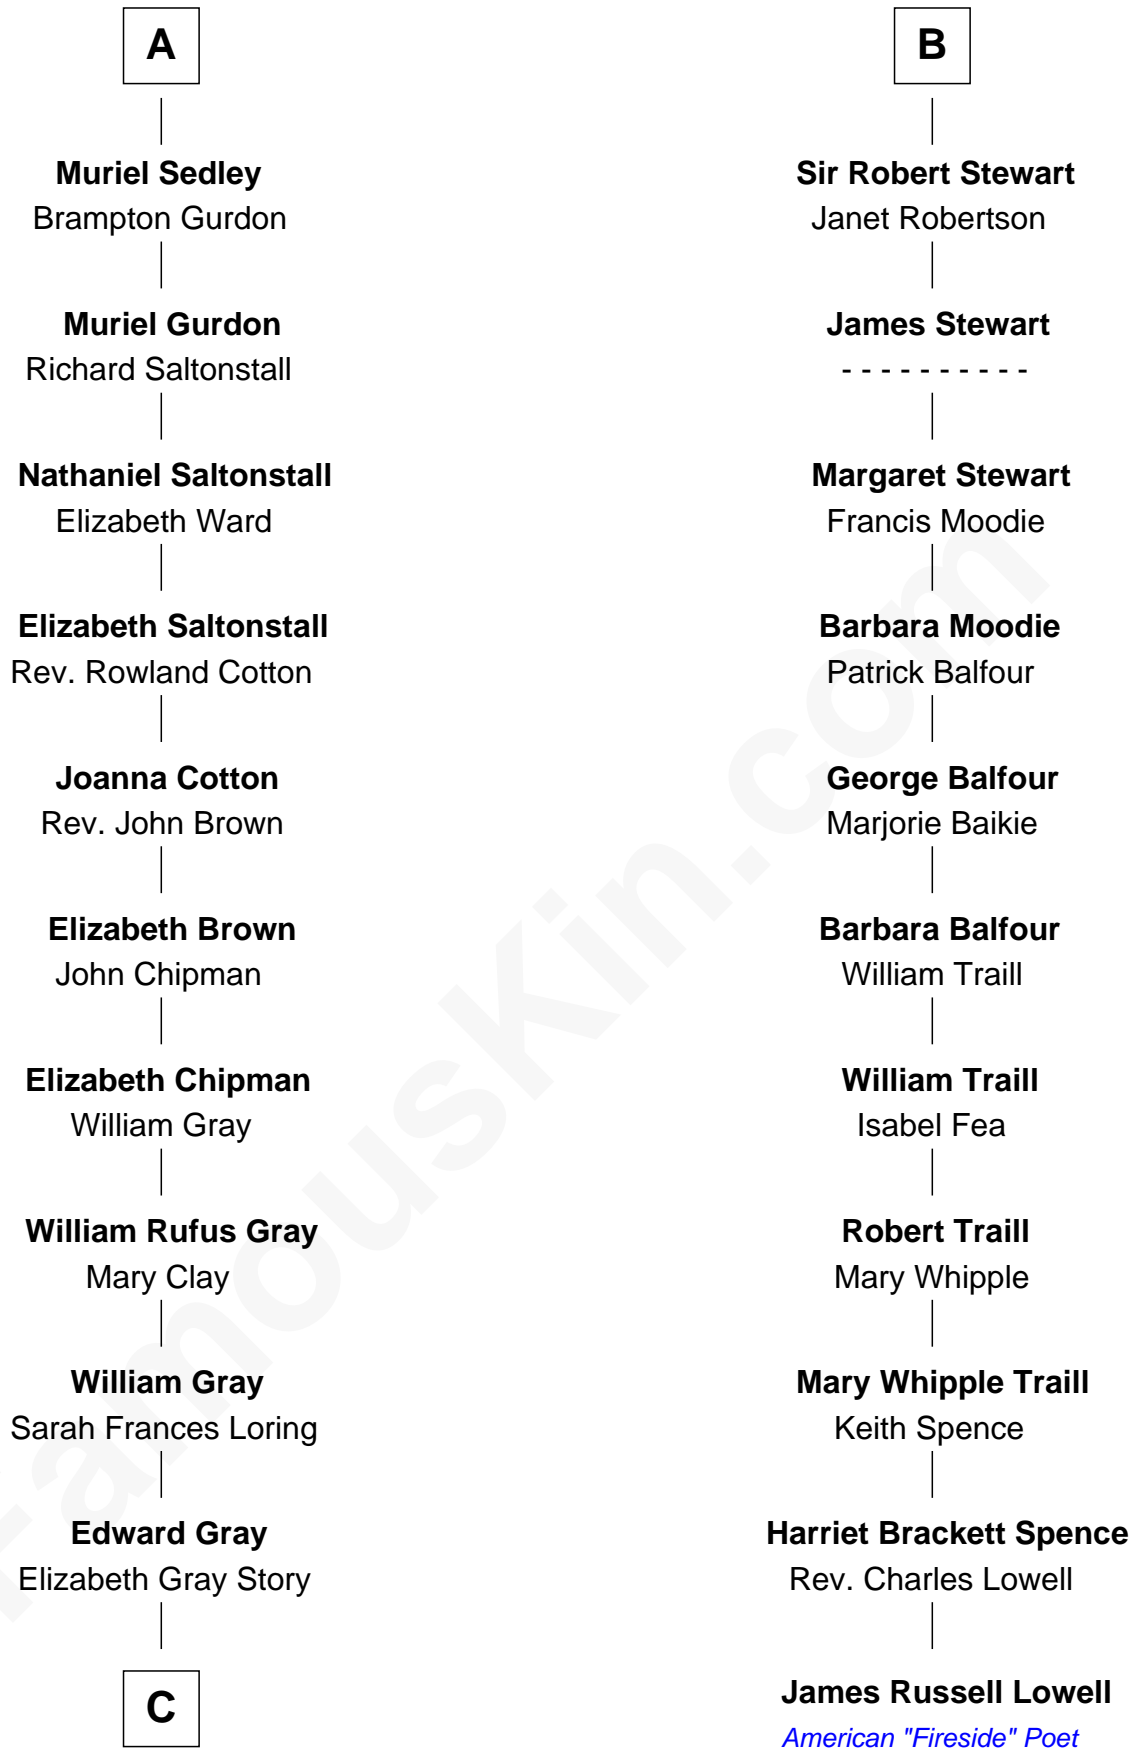

FamousKin.com

Relationship Chart of

Story Musgrave

NASA Astronaut

17th cousin 2 times removed of

James Russell Lowell
American "Fireside" Poet

C

—
Marguerite Gray
John Butler Swann

—
Marguerite Swann
Percy Musgrave

—
Story Musgrave
NASA Astronaut

FamousKin.com