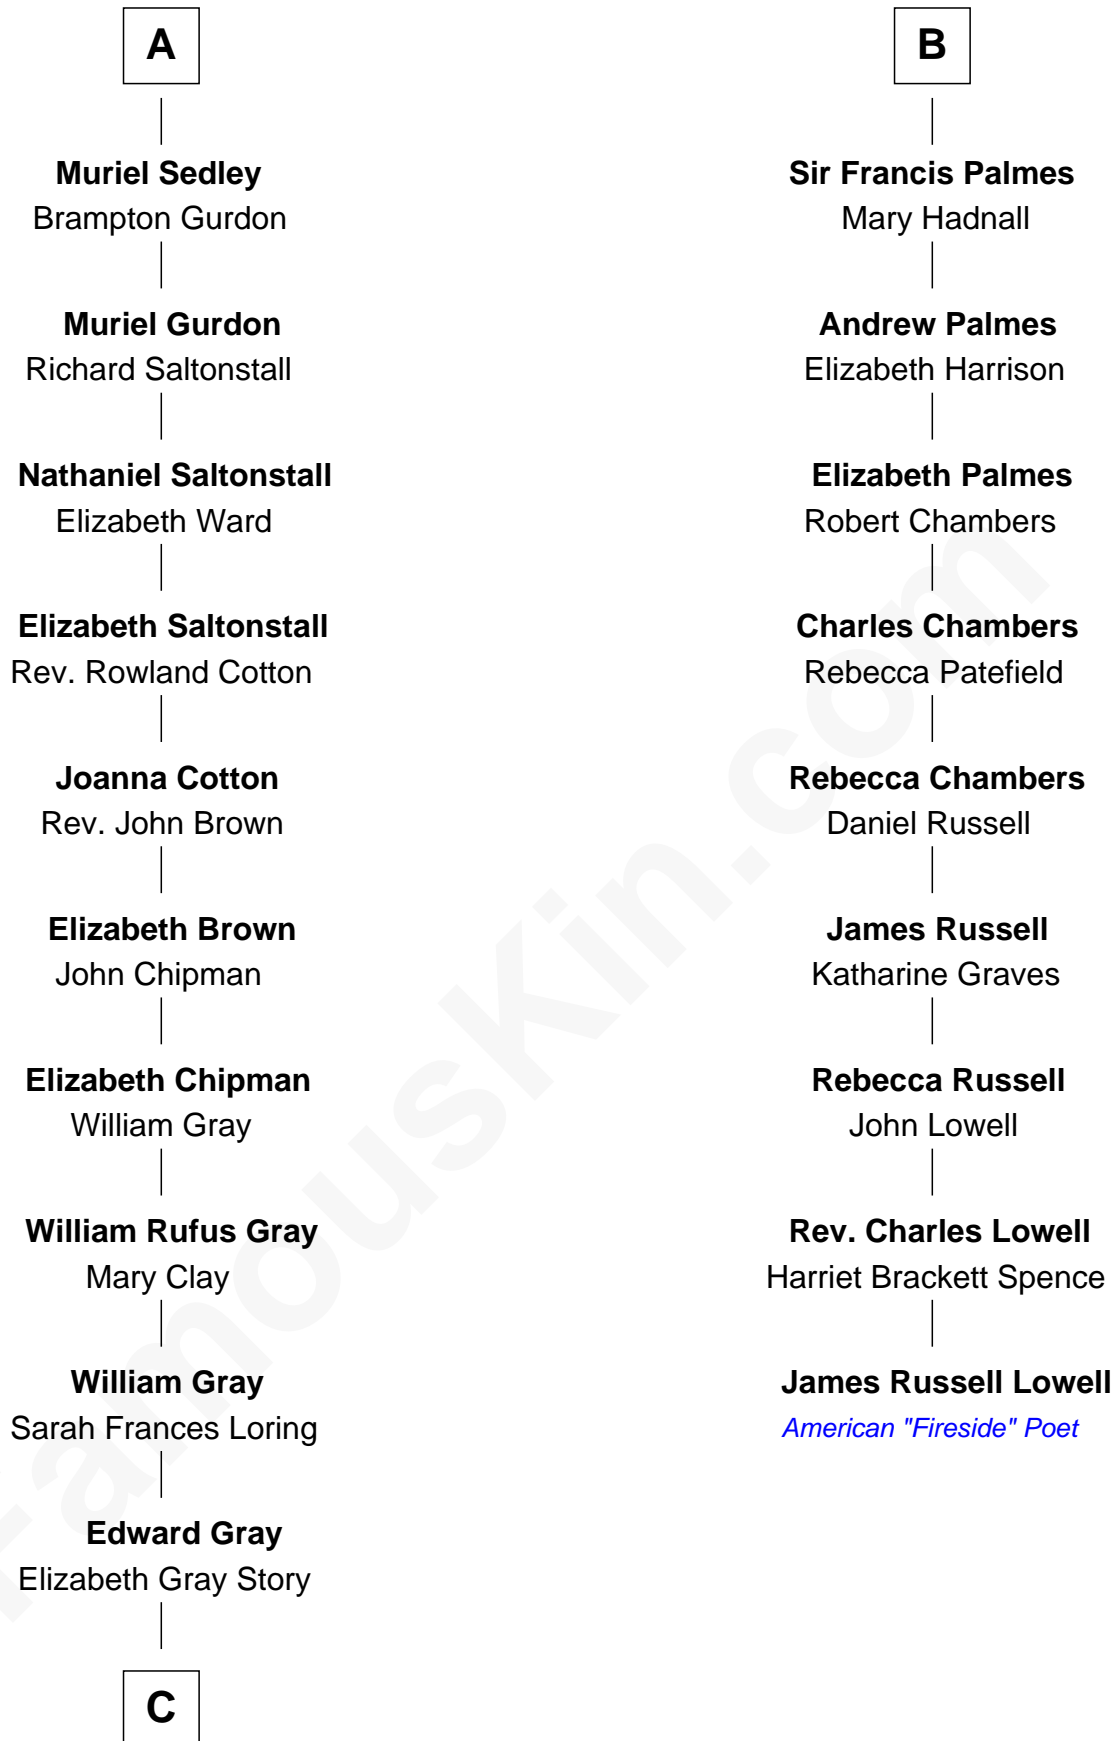

FamousKin.com

Relationship Chart of

Story Musgrave

NASA Astronaut

15th cousin 4 times removed of

James Russell Lowell
American "Fireside" Poet

Sir Richard Fitzalan
Elizabeth de Bohun

Elizabeth Fitzalan
Sir Thomas Mowbray

Joan Fitzalan
Sir William Beauchamp

Margaret Mowbray
Sir Robert Howard

Joan Beauchamp
James Butler

Sir John Howard
Margaret Chedworth

Elizabeth Butler
John Talbot

Katherine Howard
Sir John Bouchier

Ann Talbot
Sir Henry Vernon

Jane Bouchier
Edmund Knyvet

Elizabeth Vernon
Sir Robert Corbet

John Knyvet
Agnes Harcourt

Sir Roger Corbet
Anne Windsor

Abigail Knyvet
Martin Sedley

Margaret Corbet
Sir Francis Palmes

A

B

C

—
Marguerite Gray
John Butler Swann

—
Marguerite Swann
Percy Musgrave

—
Story Musgrave
NASA Astronaut

FamousKin.com