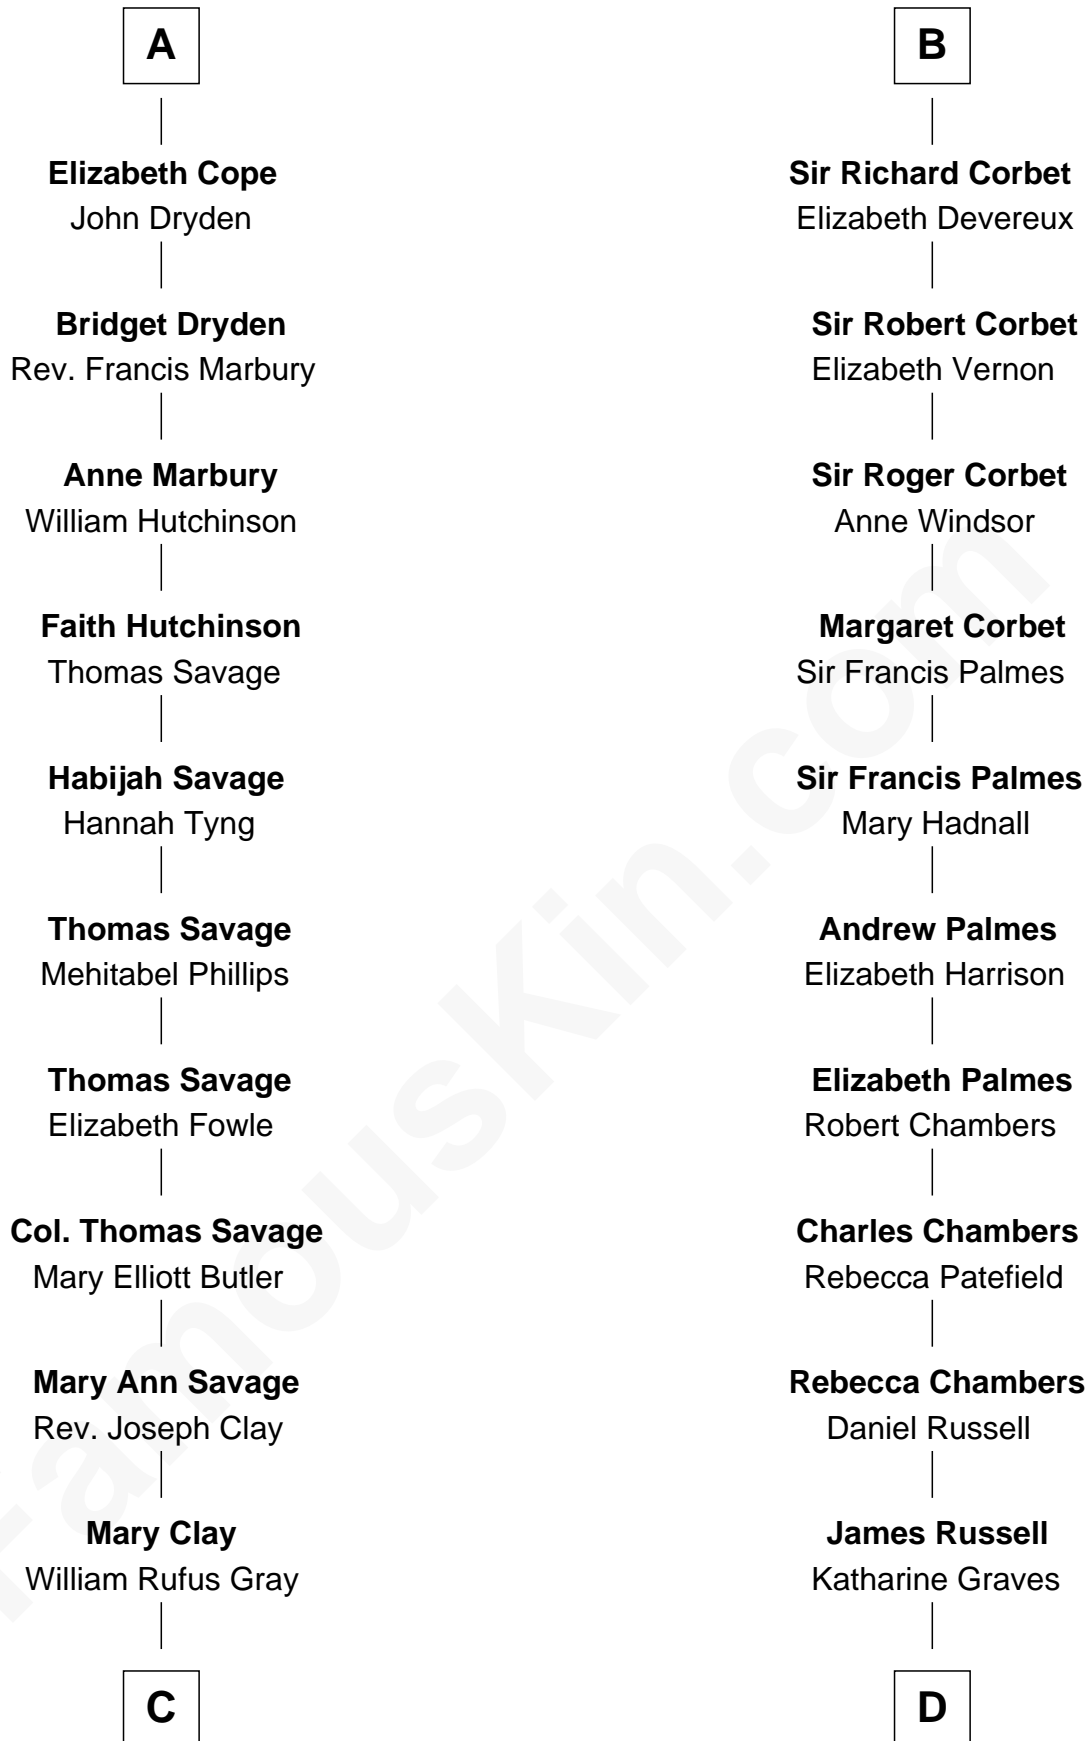

FamousKin.com
Relationship Chart of
Story Musgrave
NASA Astronaut

19th cousin 2 times removed of
James Russell Lowell
American "Fireside" Poet

Sir Gilbert Talbot
Pernel le Boteler

Sir Richard Talbot
Ankaret le Strange

Elizabeth Talbot
Sir Henry de Grey

Mary Talbot
Sir Thomas Greene

Richard Grey
Blanche de la Vache

Sir Thomas Greene
Phillippa Ferrers

Alice Grey
Sir William Burley

Elizabeth Greene
William Raleigh

Elizabeth Burley
Sir John Hopton

Sir Edward Raleigh
Margaret Verney

Sir Walter Hopton
Joan Mortimer

Sir Edward Raleigh
Anne Chamberlayne

Sir Thomas Hopton
Eleanor Lucy

Bridget Raleigh
Sir John Cope

Elizabeth Hopton
Sir Roger Corbet

A

B

C

William Gray
Sarah Frances Loring

Edward Gray
Elizabeth Gray Story

Marguerite Gray
John Butler Swann

Marguerite Swann
Percy Musgrave

Story Musgrave
NASA Astronaut

D

Rebecca Russell
John Lowell