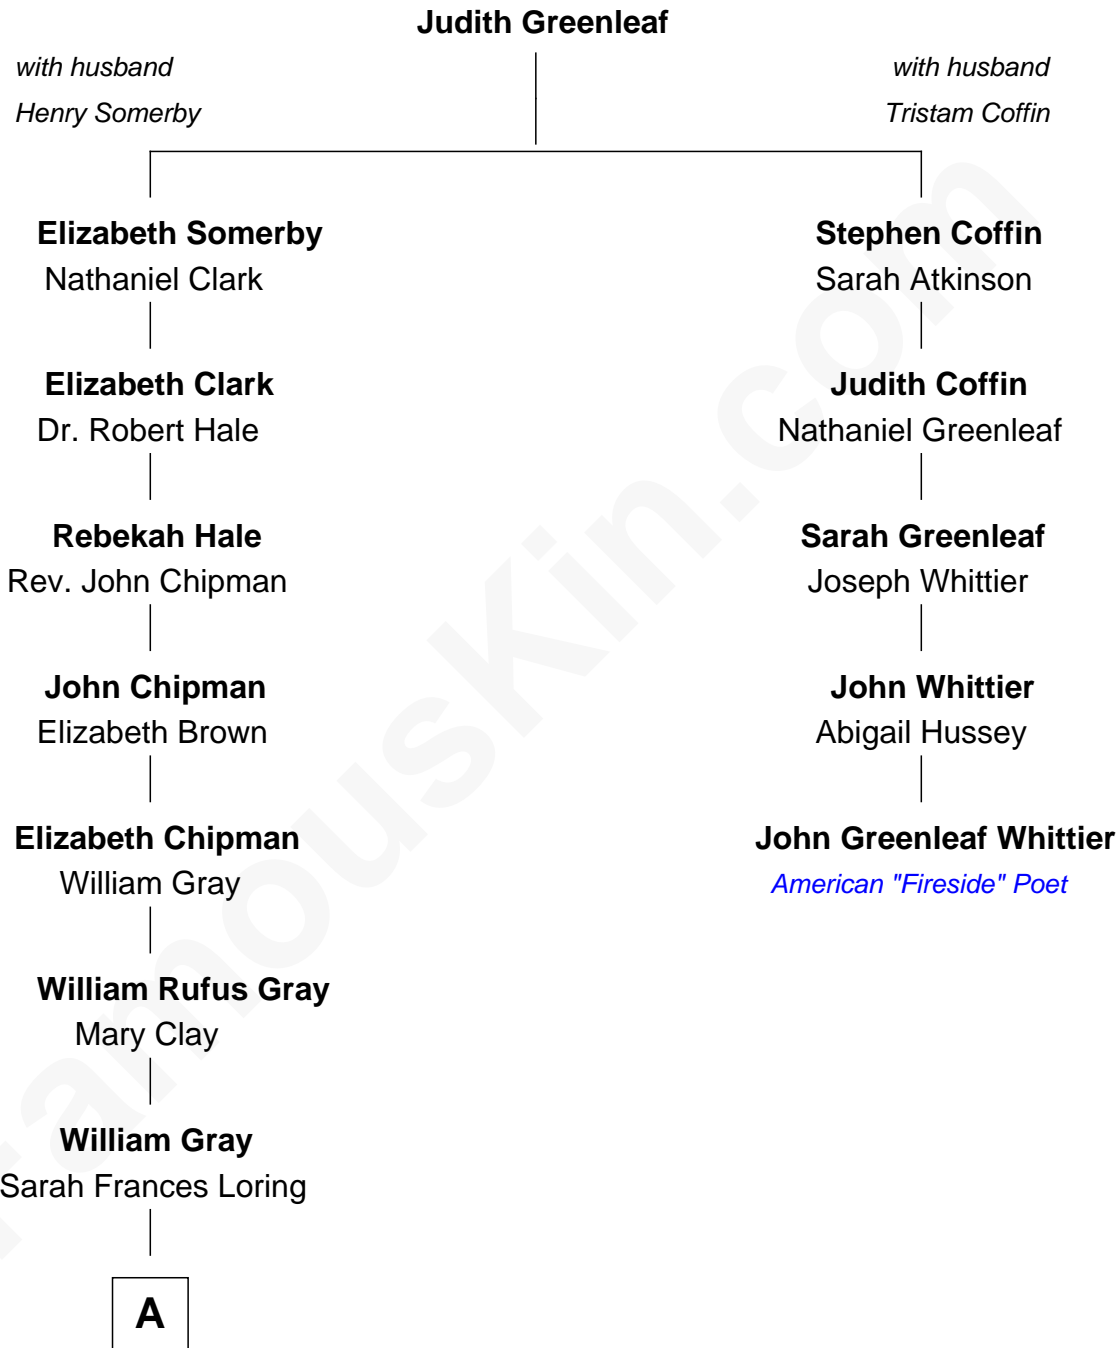

FamousKin.com

Relationship Chart of

Story Musgrave

NASA Astronaut

4th cousin 6 times removed of

John Greenleaf Whittier
American "Fireside" Poet

A

—
Edward Gray
Elizabeth Gray Story

—
Marguerite Gray
John Butler Swann

—
Marguerite Swann
Percy Musgrave

—
Story Musgrave
NASA Astronaut

FamousKin.com