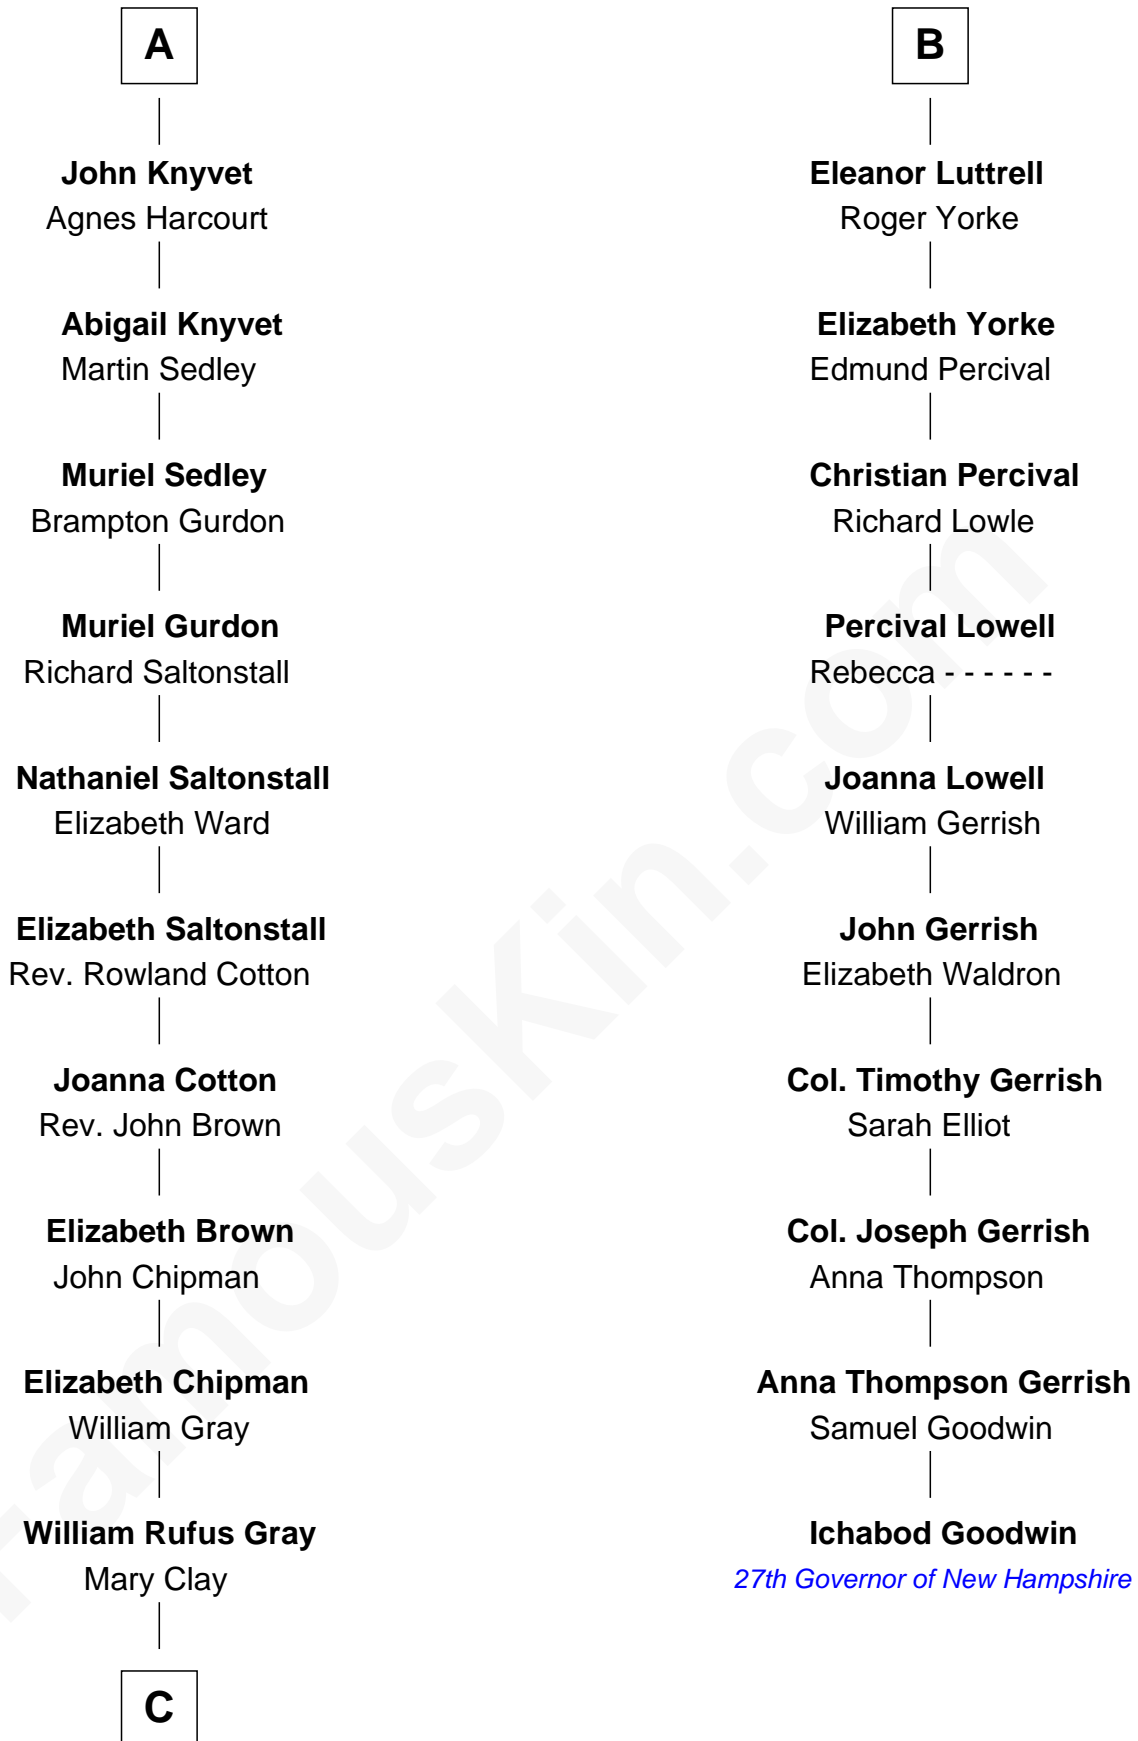

FamousKin.com

Relationship Chart of

Story Musgrave

NASA Astronaut

16th cousin 5 times removed of

Ichabod Goodwin
27th Governor of New Hampshire

C

—
William Gray
Sarah Frances Loring

—
Edward Gray
Elizabeth Gray Story

—
Marguerite Gray
John Butler Swann

—
Marguerite Swann
Percy Musgrave

—
Story Musgrave
NASA Astronaut

FamousKin.com