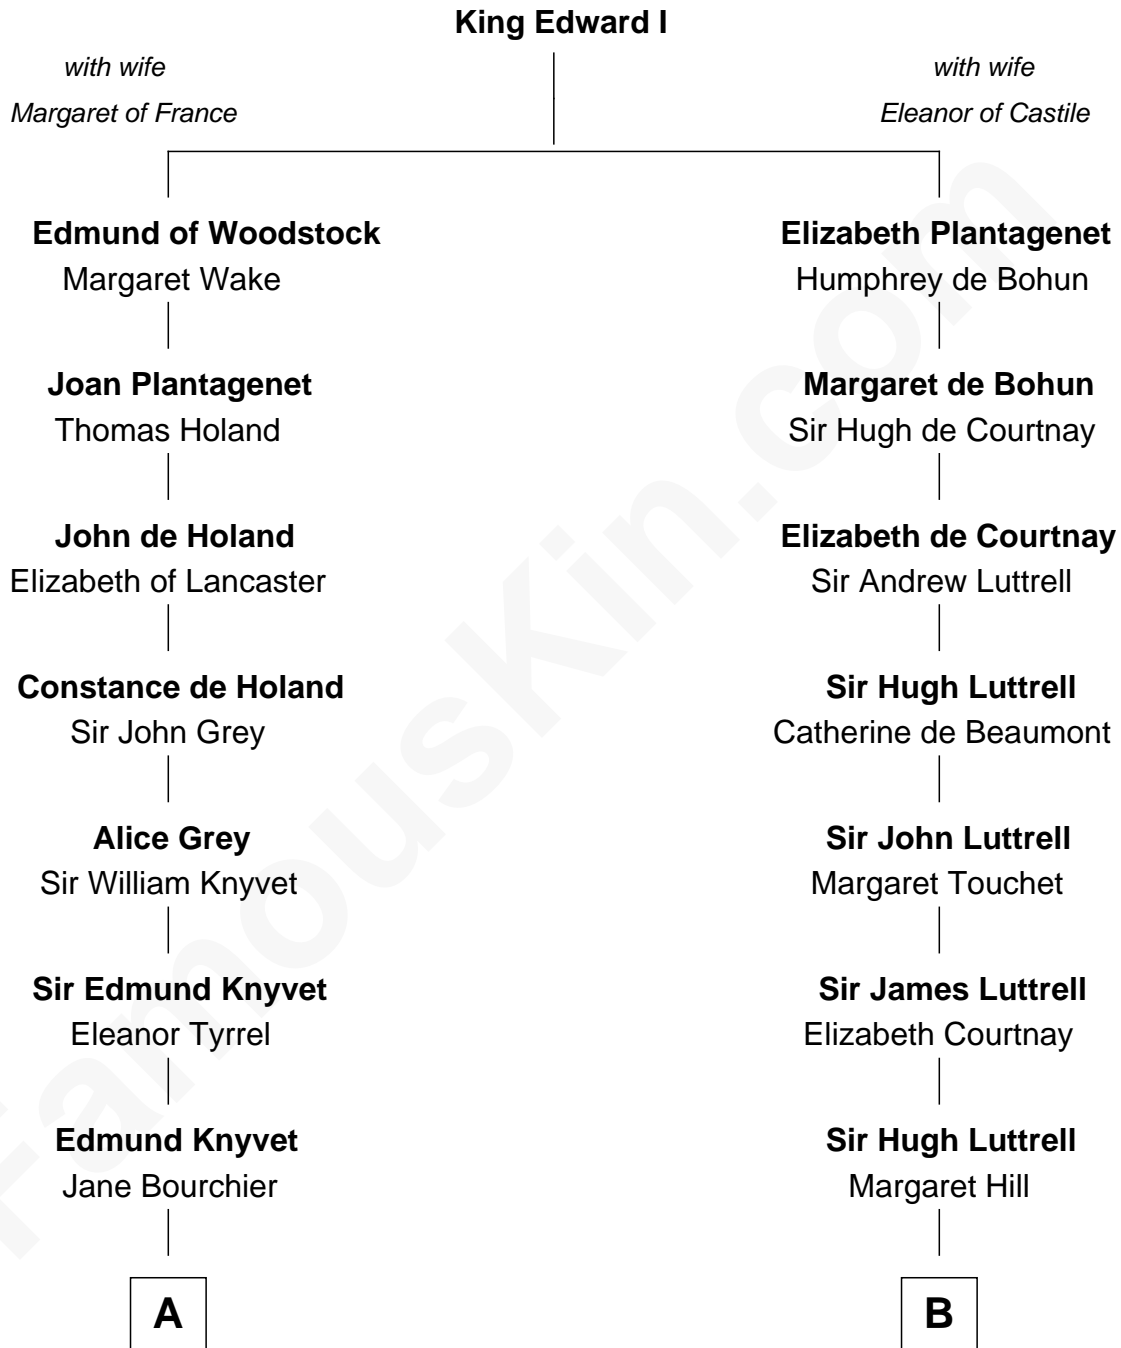

FamousKin.com

Relationship Chart of

Story Musgrave

NASA Astronaut

16th cousin 5 times removed of

Ichabod Goodwin
27th Governor of New Hampshire

C

—
William Gray
Sarah Frances Loring

—
Edward Gray
Elizabeth Gray Story

—
Marguerite Gray
John Butler Swann

—
Marguerite Swann
Percy Musgrave

—
Story Musgrave
NASA Astronaut

FamousKin.com