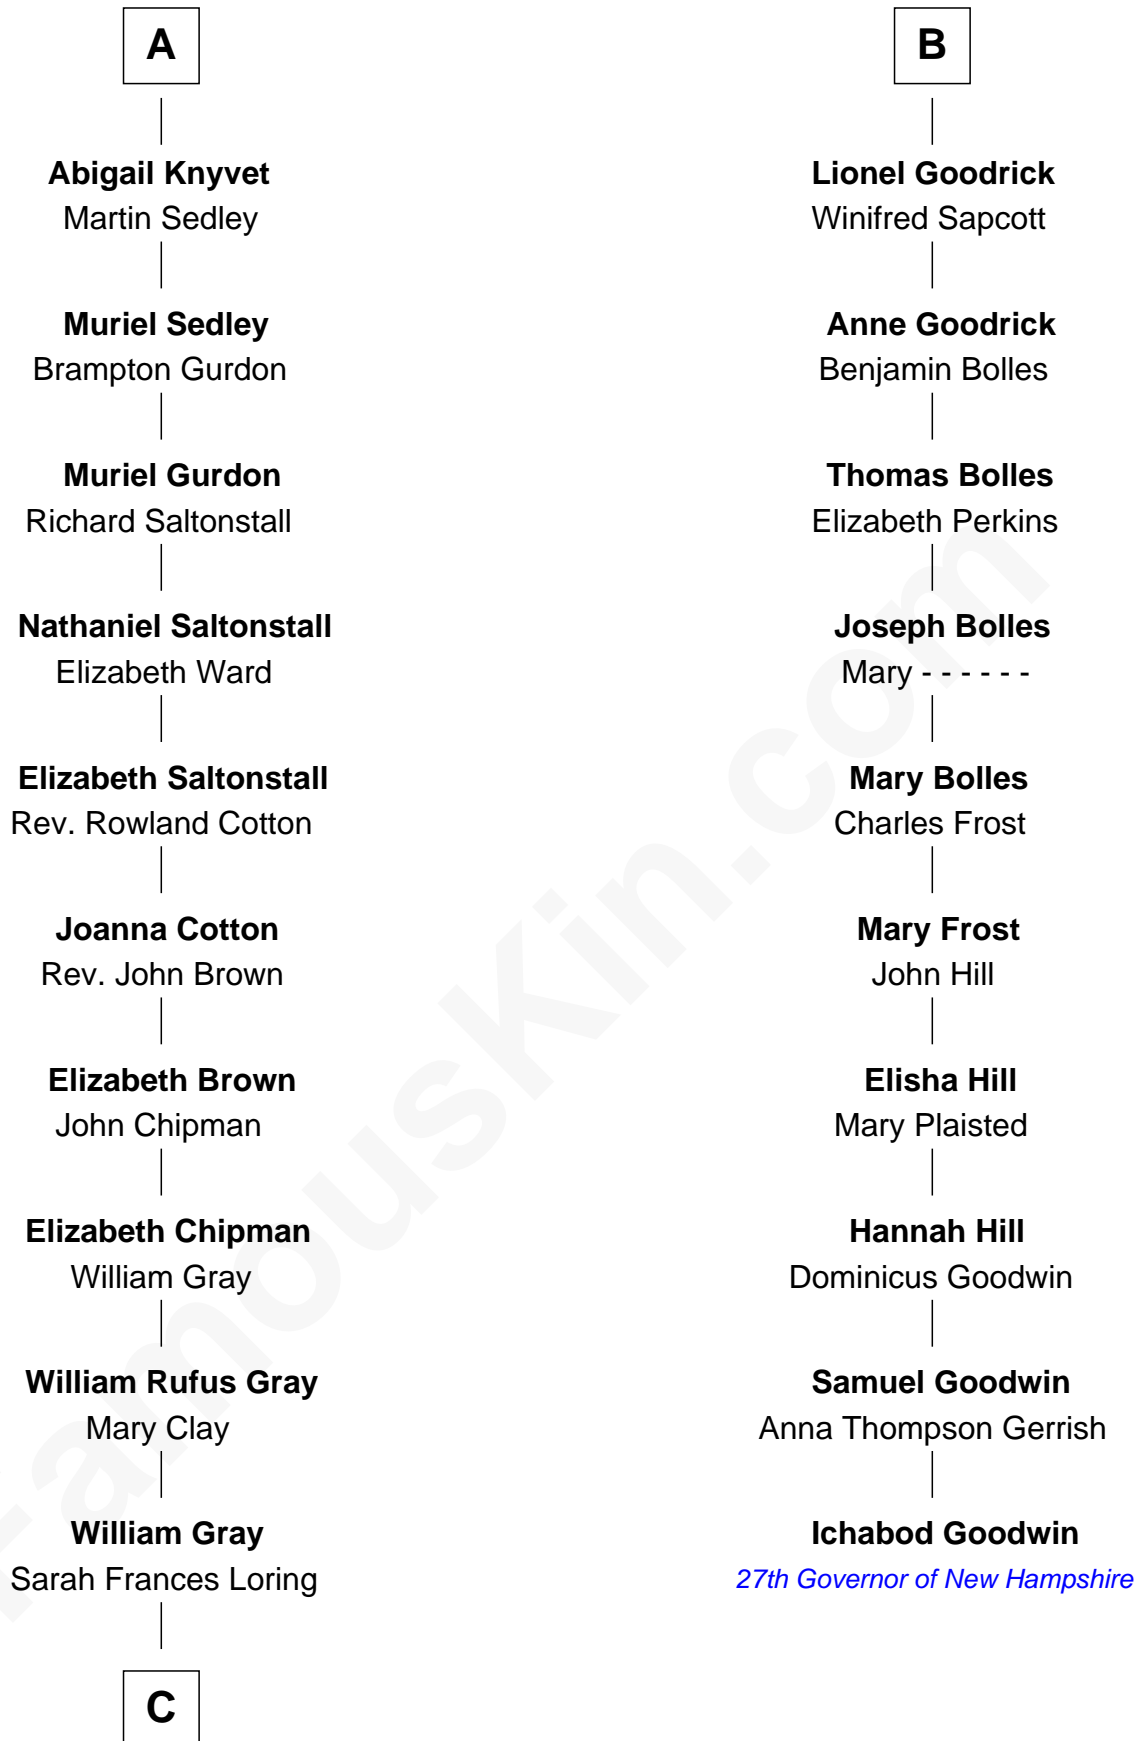

FamousKin.com
Relationship Chart of
Story Musgrave
NASA Astronaut

16th cousin 4 times removed of
Ichabod Goodwin
27th Governor of New Hampshire

C

—
Edward Gray
Elizabeth Gray Story

—
Marguerite Gray
John Butler Swann

—
Marguerite Swann
Percy Musgrave

—
Story Musgrave
NASA Astronaut

FamousKin.com