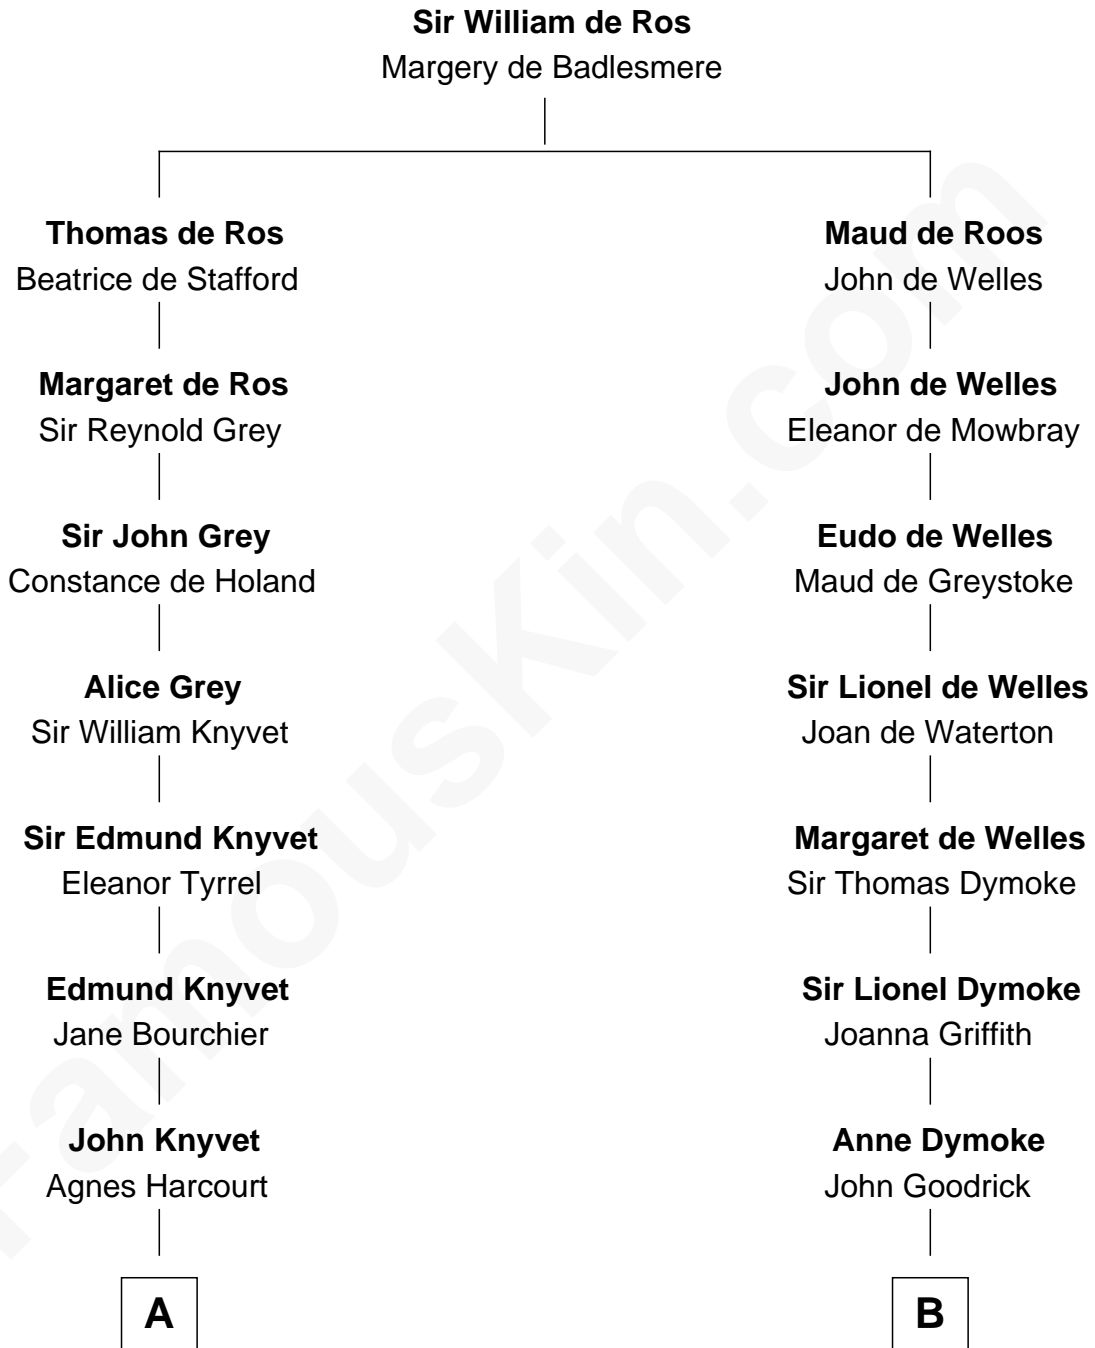

FamousKin.com
Relationship Chart of
Story Musgrave
NASA Astronaut

16th cousin 4 times removed of
Ichabod Goodwin
27th Governor of New Hampshire

C

—
Edward Gray
Elizabeth Gray Story

—
Marguerite Gray
John Butler Swann

—
Marguerite Swann
Percy Musgrave

—
Story Musgrave
NASA Astronaut

FamousKin.com