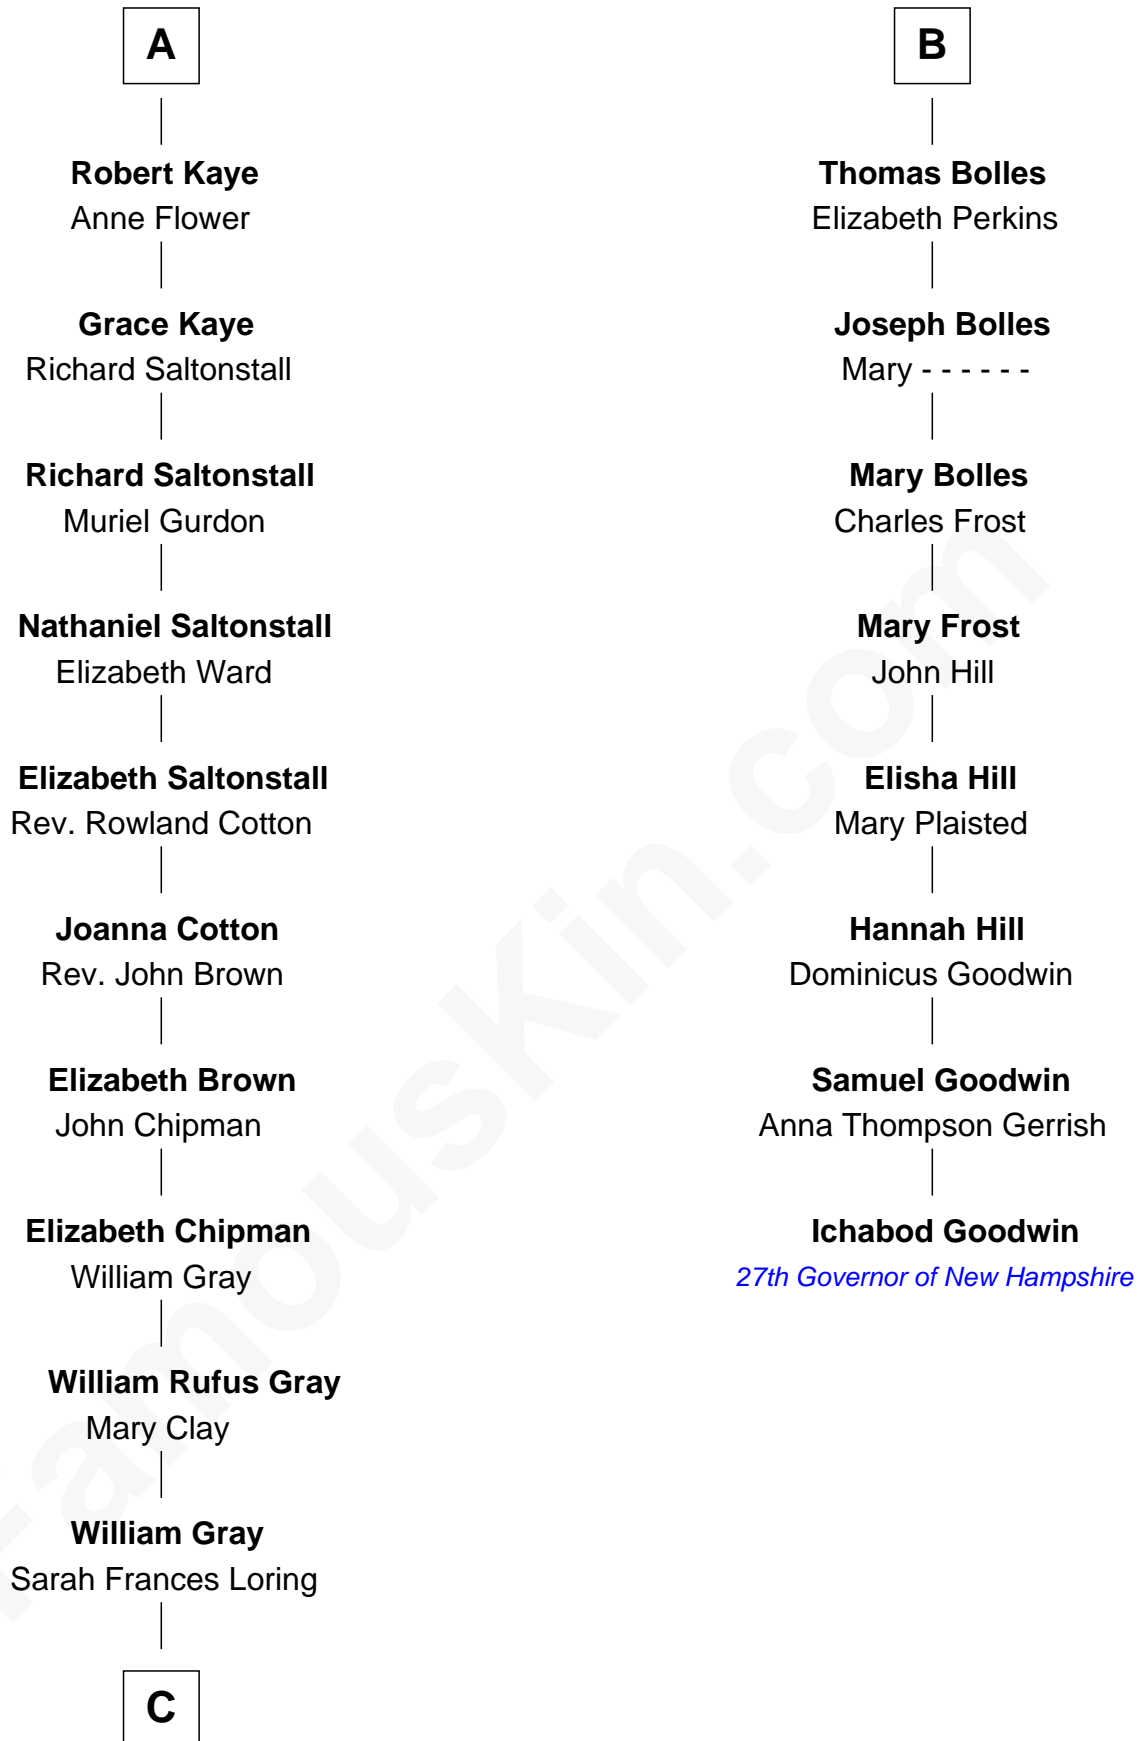

FamousKin.com
Relationship Chart of
Story Musgrave
NASA Astronaut

14th cousin 6 times removed of
Ichabod Goodwin
27th Governor of New Hampshire

C

—
Edward Gray
Elizabeth Gray Story

—
Marguerite Gray
John Butler Swann

—
Marguerite Swann
Percy Musgrave

—
Story Musgrave
NASA Astronaut

FamousKin.com