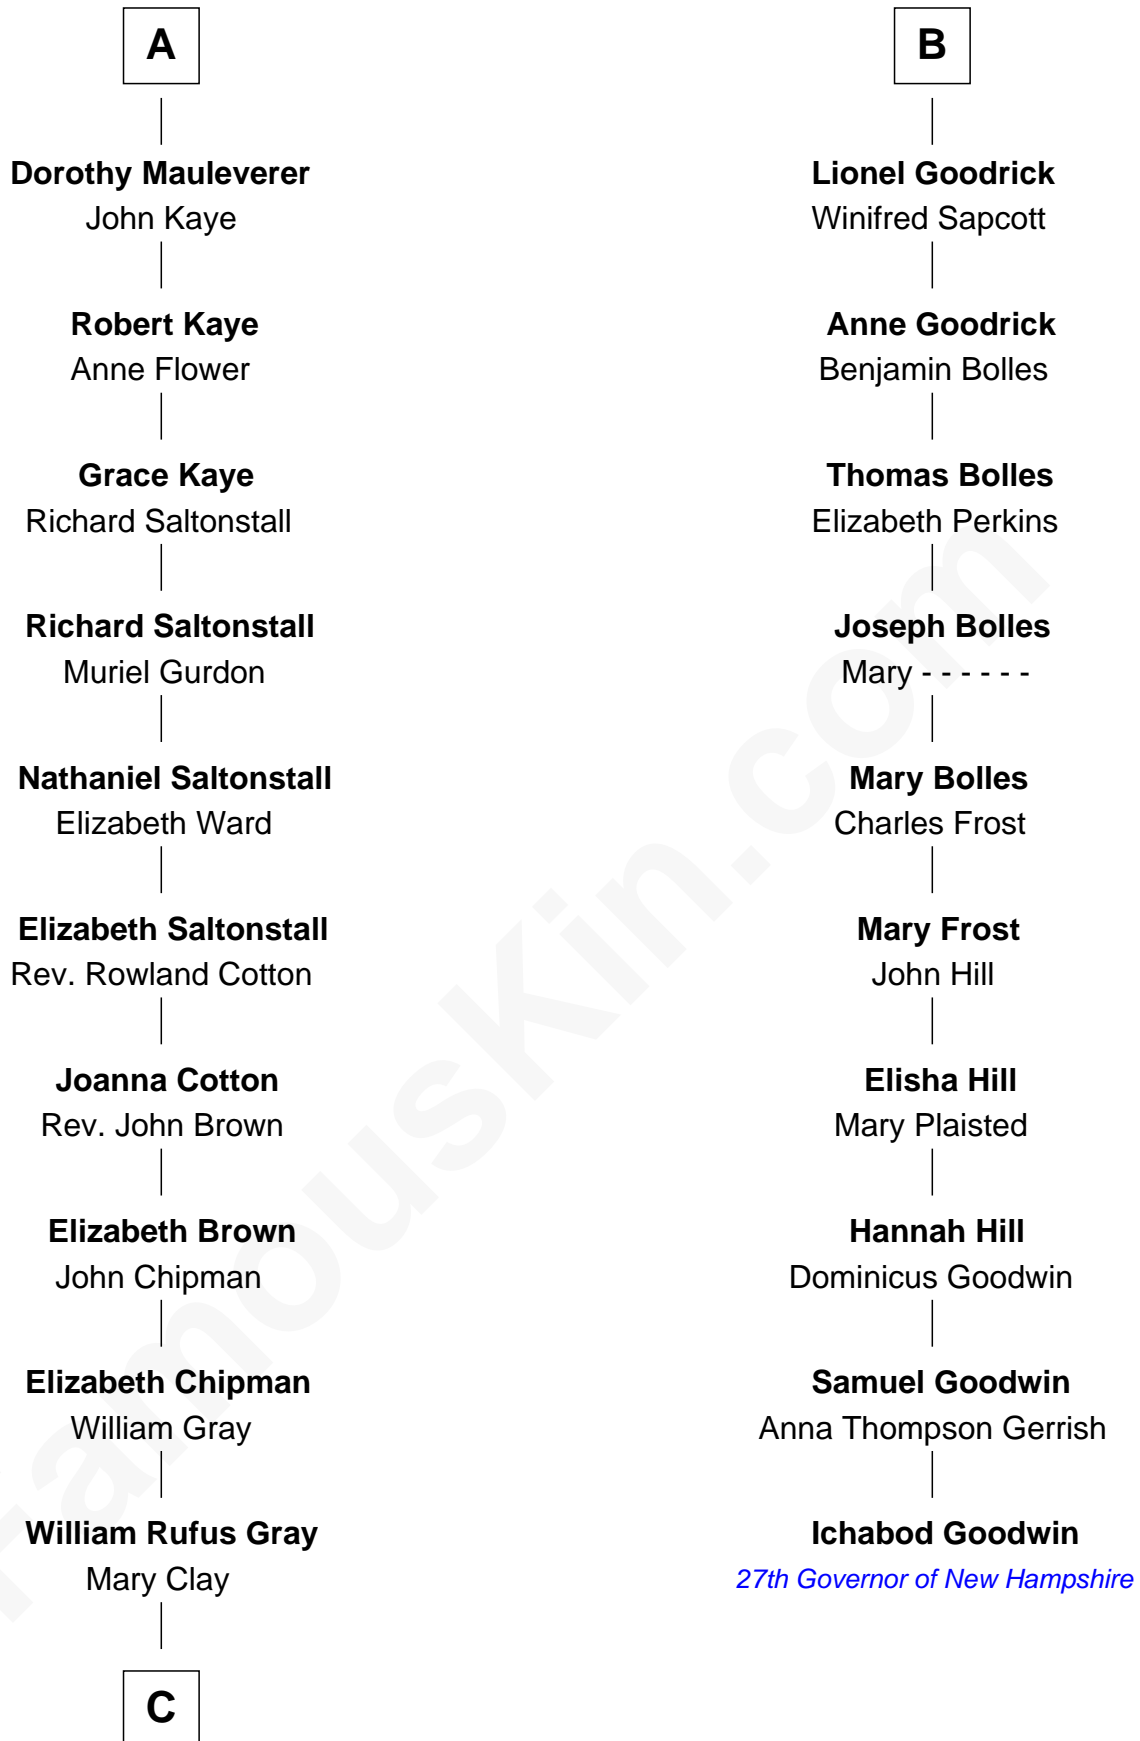

# FamousKin.com Relationship Chart of

**Story Musgrave**

*NASA Astronaut*

16th cousin 5 times removed of

**Ichabod Goodwin**

*27th Governor of New Hampshire*

**Sir Henry de Percy**

*Idoine de Clifford*

**C**

—  
**William Gray**  
Sarah Frances Loring

—  
**Edward Gray**  
Elizabeth Gray Story

—  
**Marguerite Gray**  
John Butler Swann

—  
**Marguerite Swann**  
Percy Musgrave

—  
**Story Musgrave**  
*NASA Astronaut*