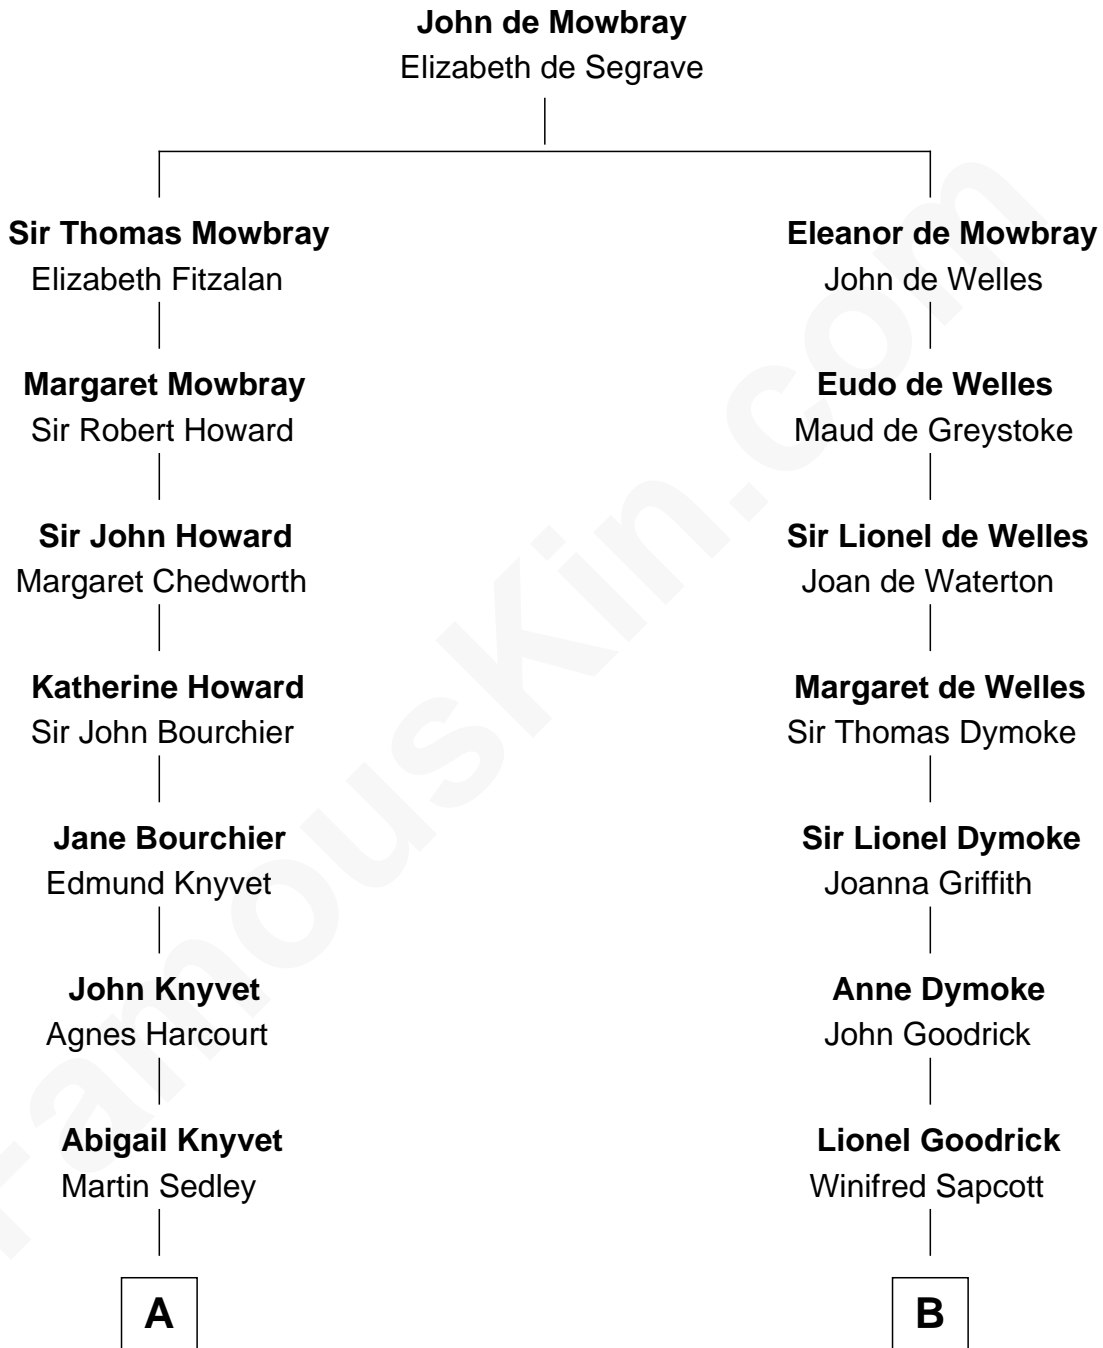

FamousKin.com Relationship Chart of

Story Musgrave

NASA Astronaut

15th cousin 4 times removed of

Ichabod Goodwin

27th Governor of New Hampshire

C

—
Marguerite Gray
John Butler Swann

—
Marguerite Swann
Percy Musgrave

—
Story Musgrave
NASA Astronaut

FamousKin.com