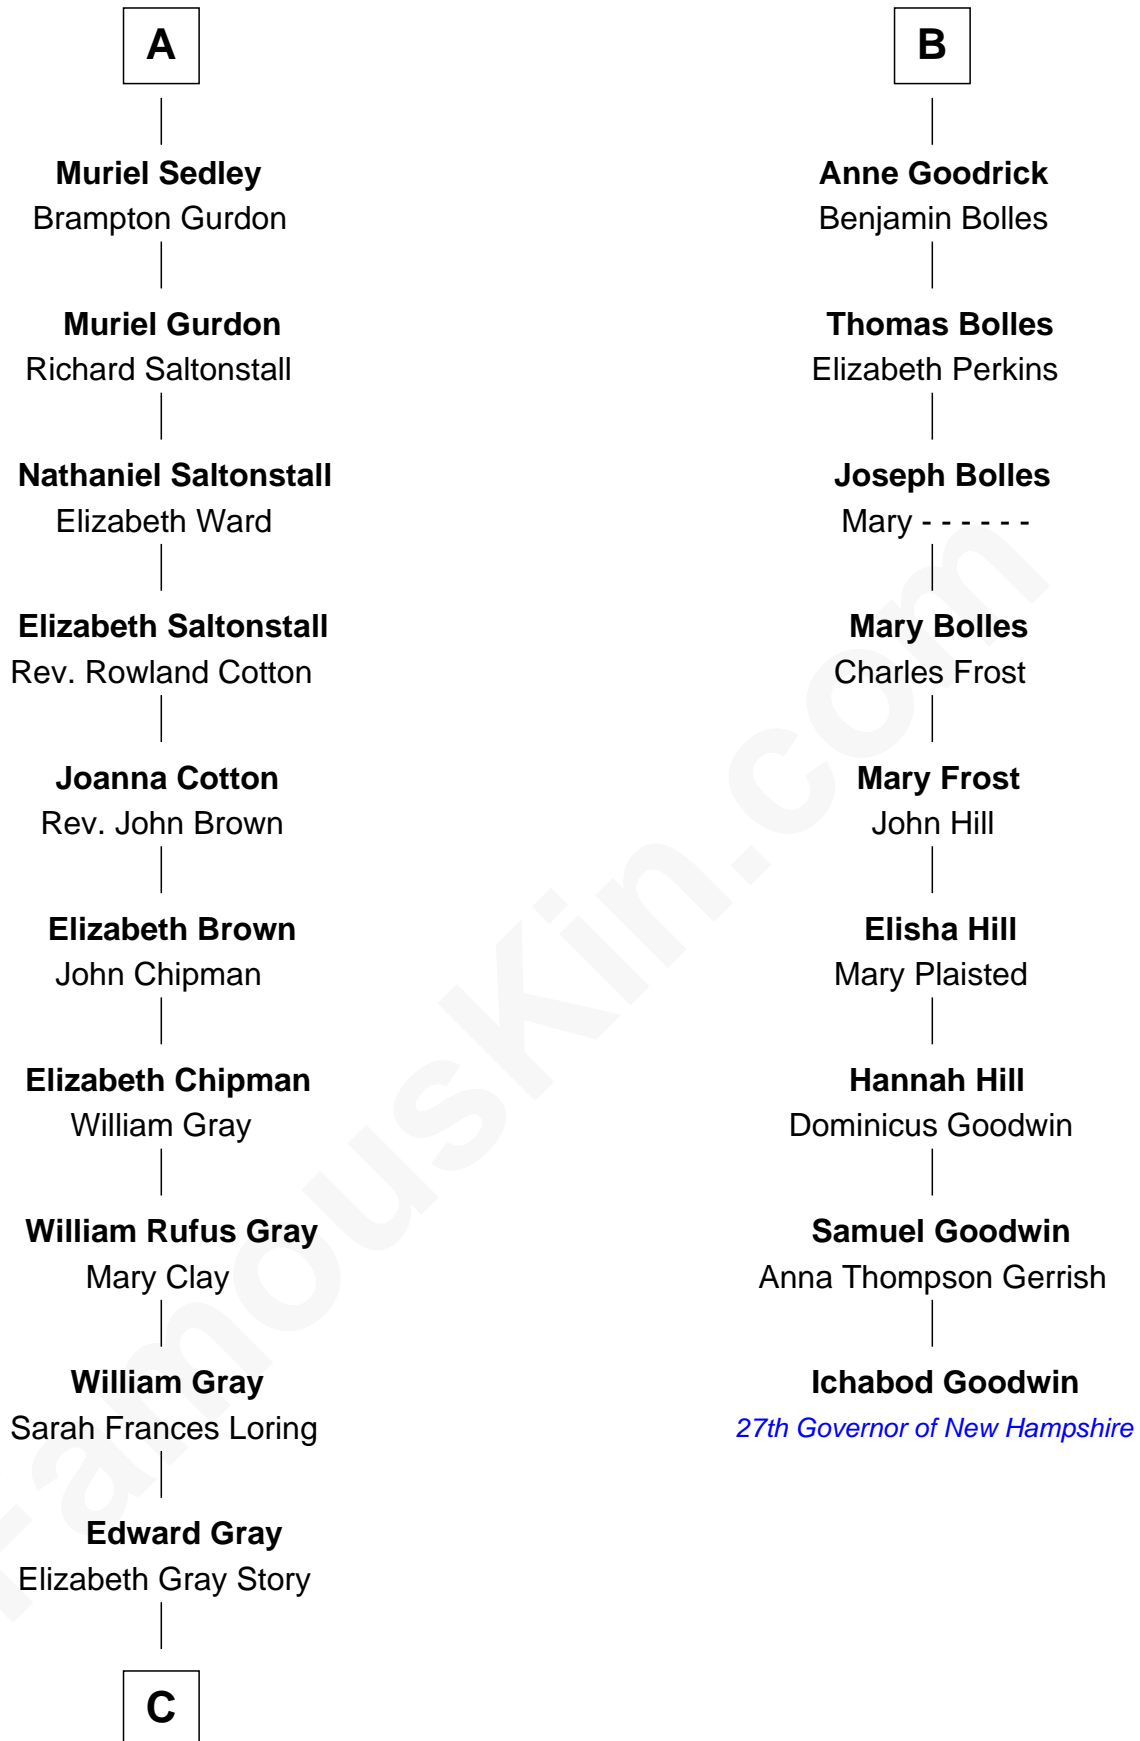

FamousKin.com Relationship Chart of

Story Musgrave

NASA Astronaut

15th cousin 4 times removed of

Ichabod Goodwin

27th Governor of New Hampshire

C

—
Marguerite Gray
John Butler Swann

—
Marguerite Swann
Percy Musgrave

—
Story Musgrave
NASA Astronaut

FamousKin.com