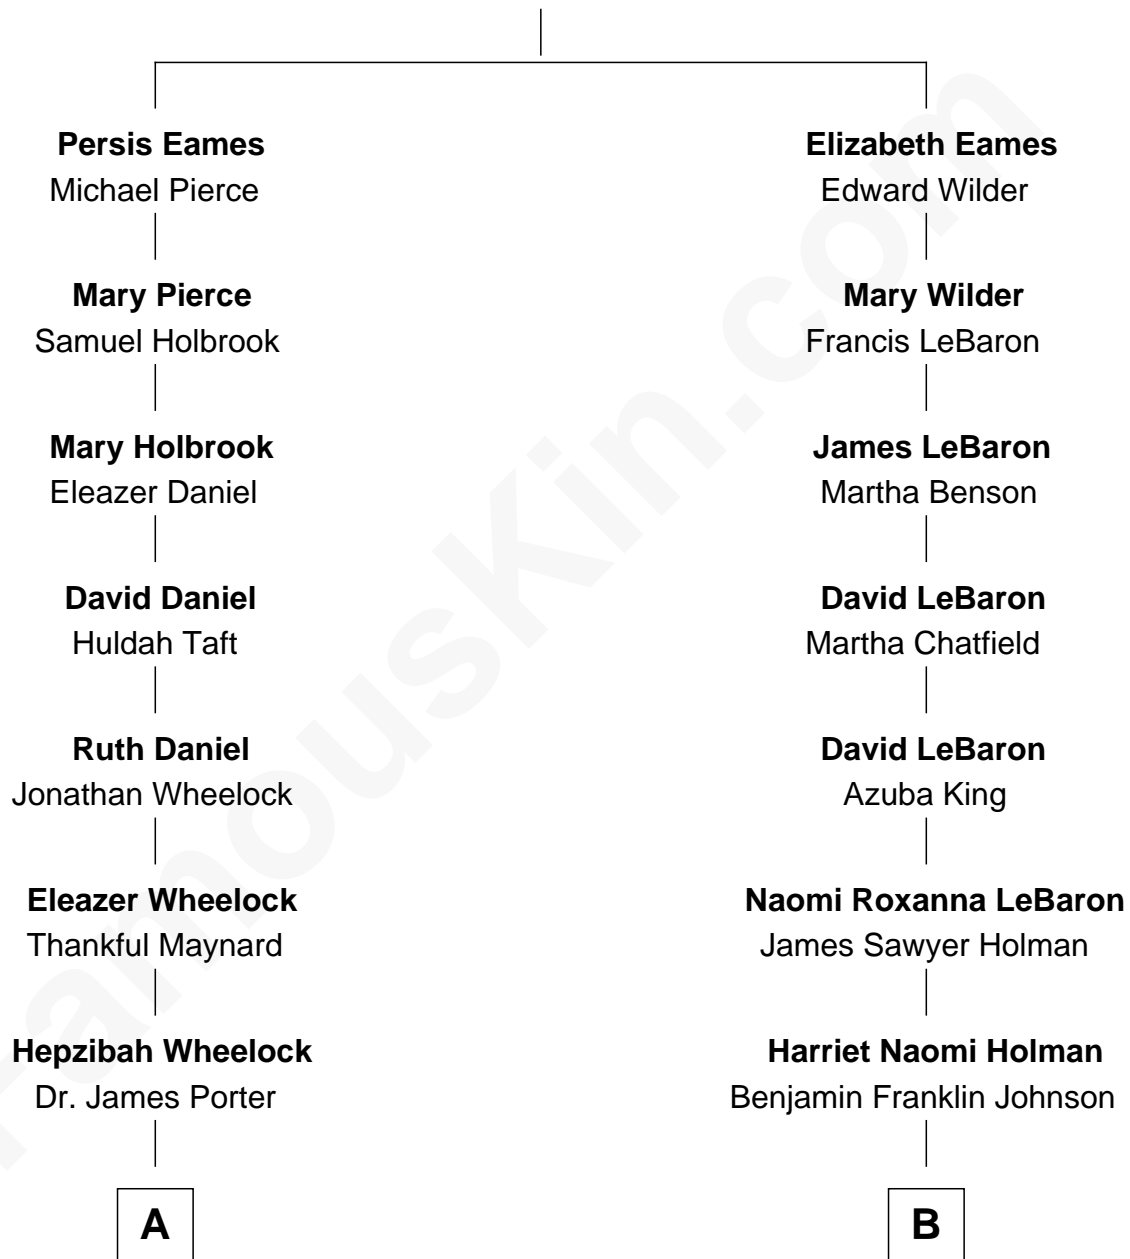

FamousKin.com Relationship Chart of

Story Musgrave

NASA Astronaut

11th cousin of

Elizabeth Smart

Founder of Elizabeth Smart Foundation

Anthony Eames

Margery - - - - -

A

Dr. James Burnham Porter

Harriet Griggs

Dr. Charles Burnham Porter

Harriett Ann Allen

Edith Elise Porter

Dr. Percy B. Musgrave

Percy Musgrave

Marguerite Swann

Story Musgrave

NASA Astronaut

B

Seth Jedidiah Johnson

Polly Elizabeth Richmond

Genevieve Johnson

Archibald Newel Pettit