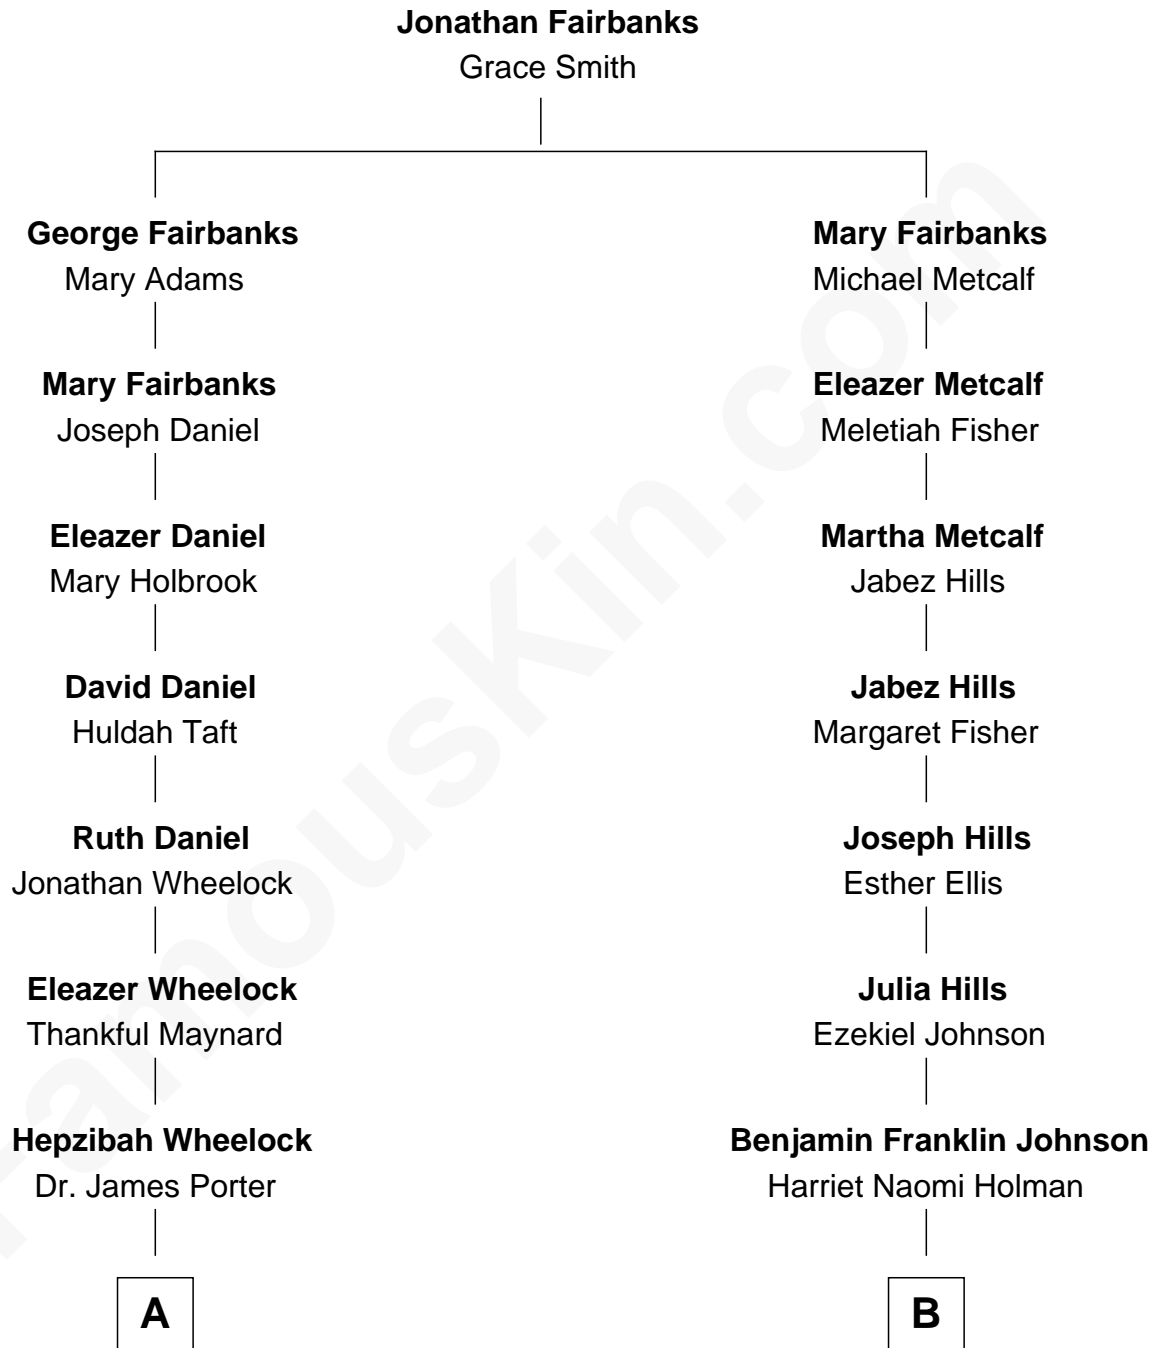

FamousKin.com Relationship Chart of

Story Musgrave

NASA Astronaut

11th cousin of

Elizabeth Smart

Founder of Elizabeth Smart Foundation

A

Dr. James Burnham Porter

Harriet Griggs

Dr. Charles Burnham Porter

Harriett Ann Allen

Edith Elise Porter

Dr. Percy B. Musgrave

Percy Musgrave

Marguerite Swann

Story Musgrave