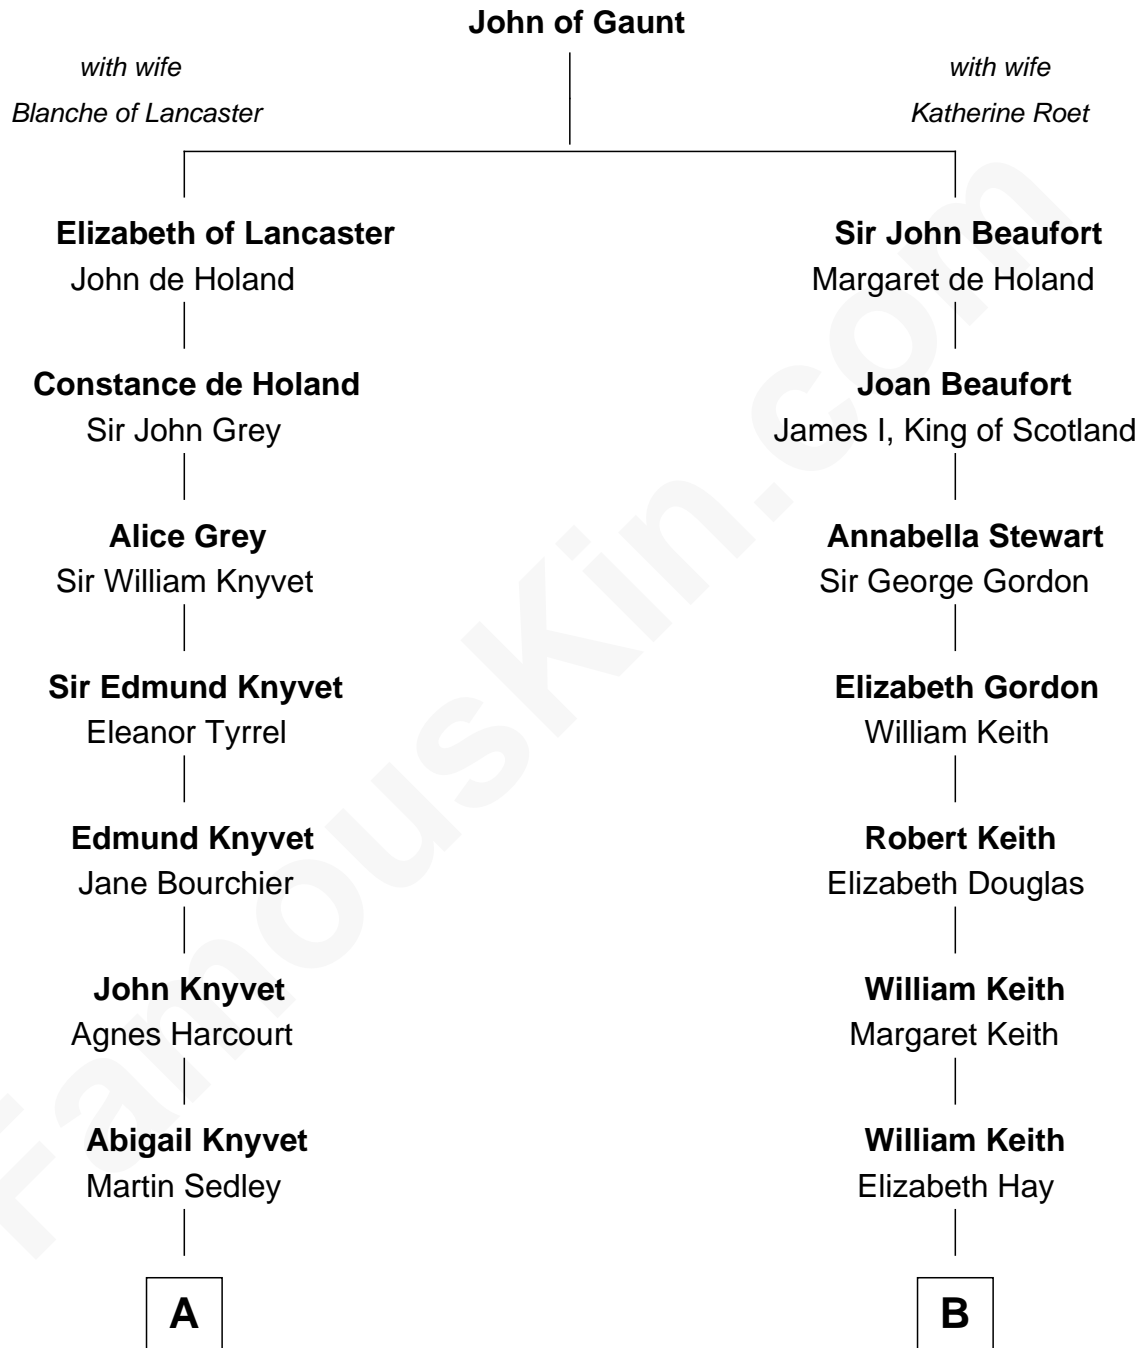

FamousKin.com Relationship Chart of

Story Musgrave

NASA Astronaut

19th cousin of

Wernher von Braun

Rocket Scientist

C

Marguerite Gray
John Butler Swann

Marguerite Swann
Percy Musgrave

Story Musgrave
NASA Astronaut

D

Marie Eleonore Dorothea von Below
Wernher von Quistorp

Emmy von Quistorp
Magnus von Braun

Wernher von Braun
Rocket Scientist

FamousKin.com