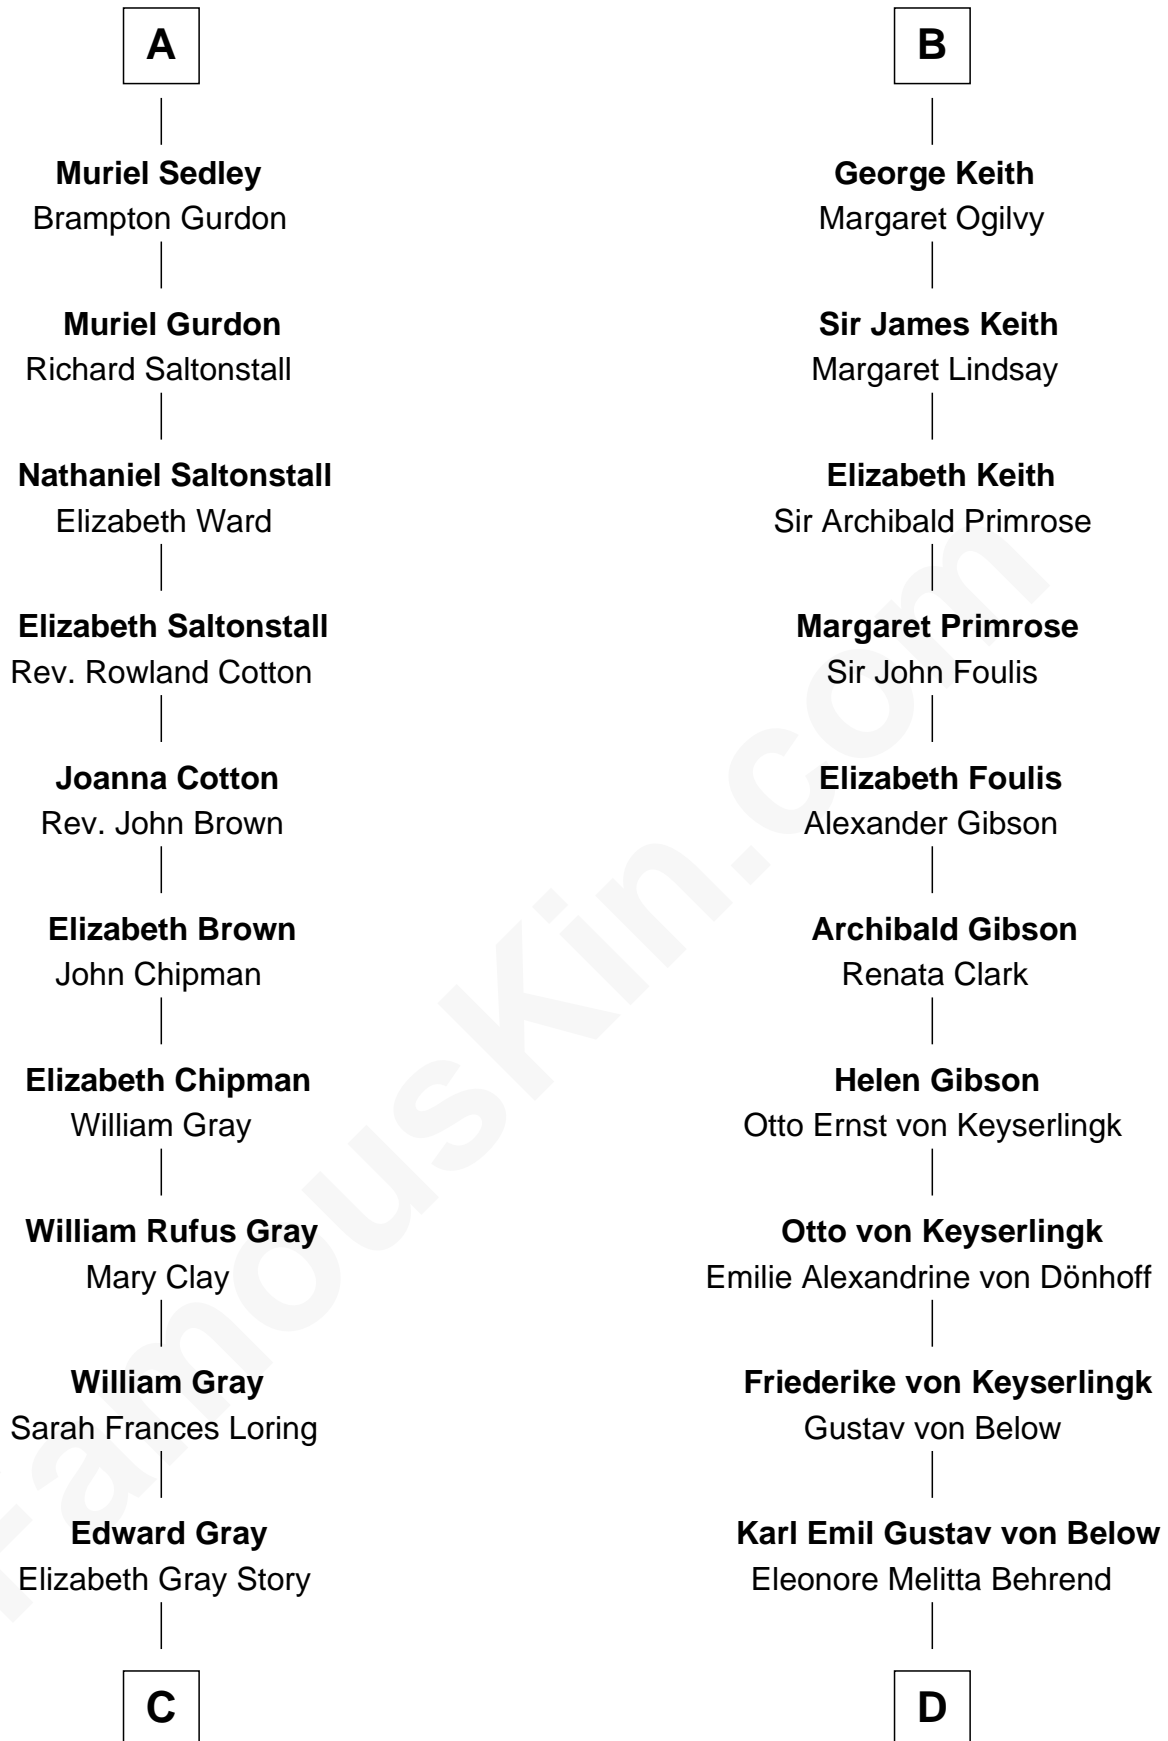

FamousKin.com Relationship Chart of

Story Musgrave

NASA Astronaut

19th cousin of

Wernher von Braun

Rocket Scientist

C

Marguerite Gray
John Butler Swann

Marguerite Swann
Percy Musgrave

Story Musgrave
NASA Astronaut

D

Marie Eleonore Dorothea von Below
Wernher von Quistorp

Emmy von Quistorp
Magnus von Braun

Wernher von Braun
Rocket Scientist

FamousKin.com