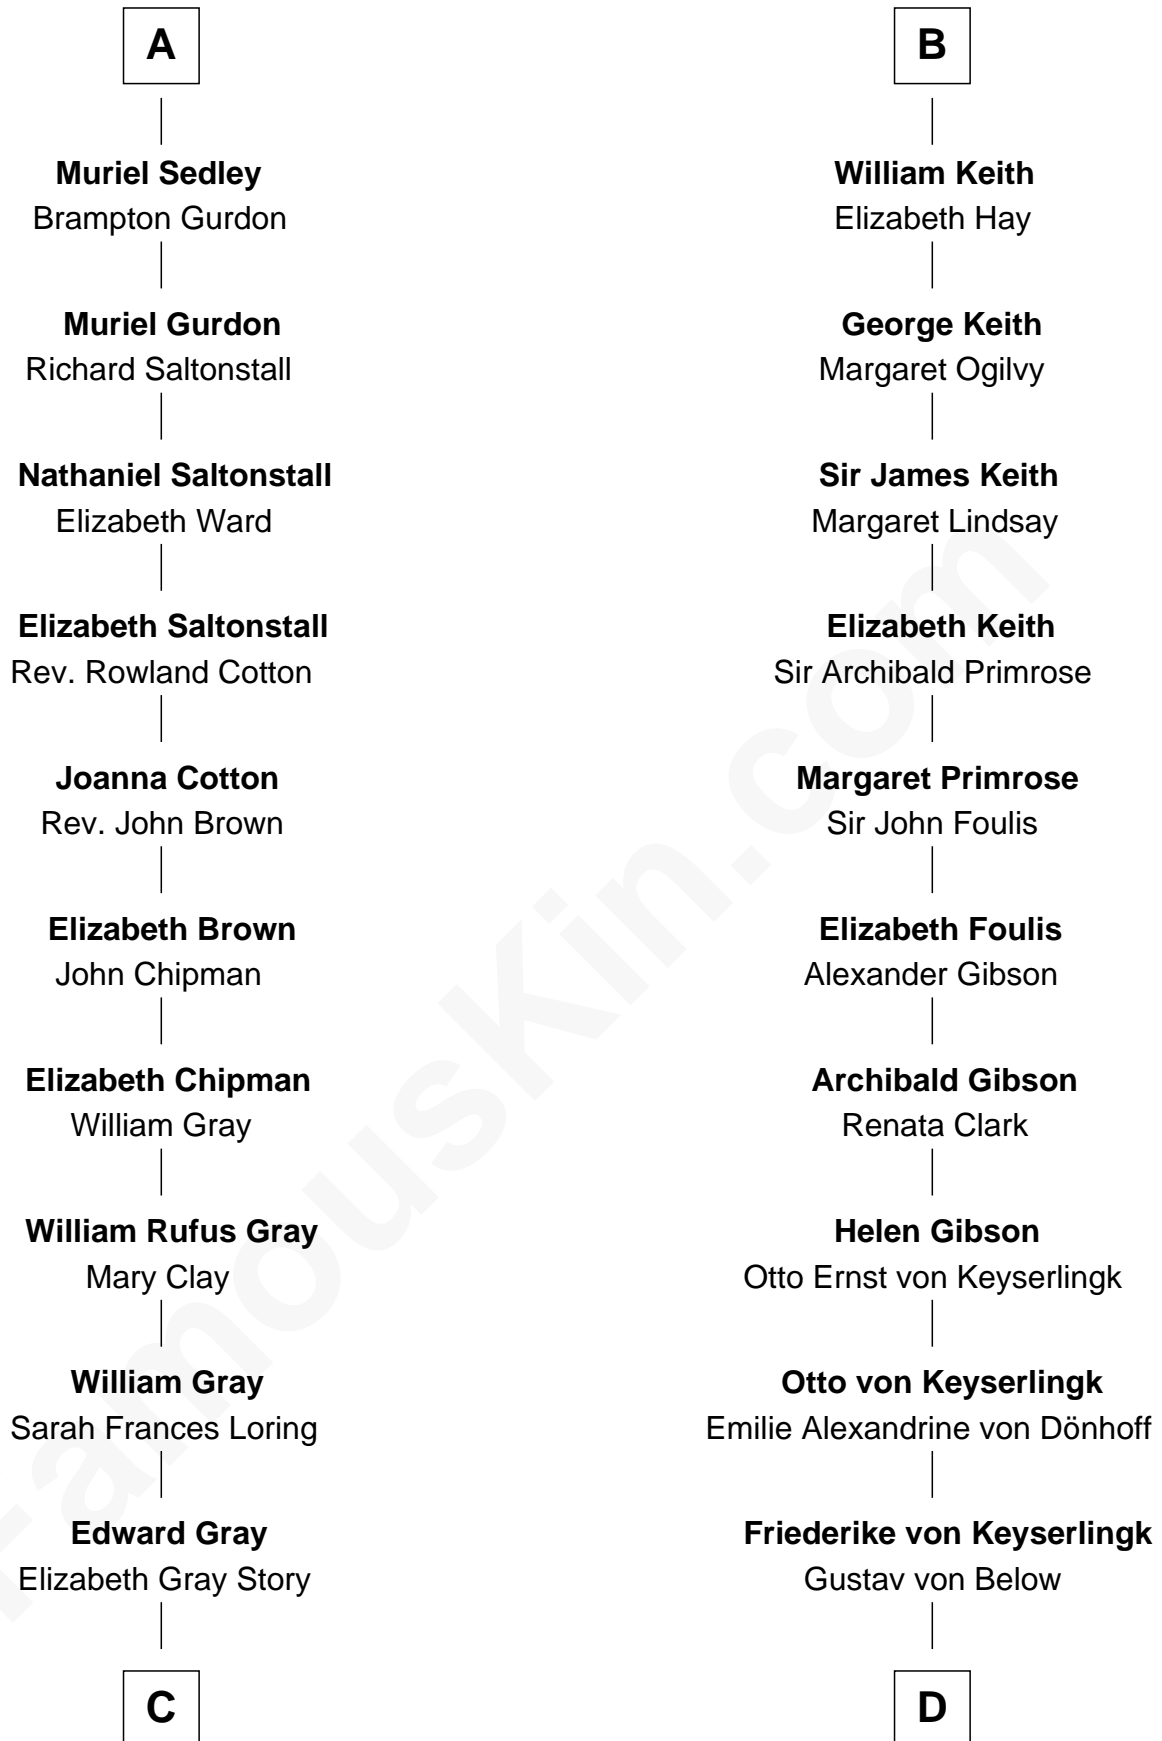

# FamousKin.com Relationship Chart of

**Story Musgrave**

*NASA Astronaut*

19th cousin 1 time removed of

**Wernher von Braun**

*Rocket Scientist*

**Thomas Holand**  
Joan Plantagenet

**John de Holand**  
Elizabeth of Lancaster

**Sir Thomas de Holand**  
Alice Fitzalan

**Constance de Holand**  
Sir John Grey

**Margaret de Holand**  
Sir John Beaufort

**Alice Grey**  
Sir William Knyvet

**Joan Beaufort**  
James I, King of Scotland

**Sir Edmund Knyvet**  
Eleanor Tyrrel

**Annabella Stewart**  
Sir George Gordon

**Edmund Knyvet**  
Jane Bouchier

**Elizabeth Gordon**  
William Keith

**John Knyvet**  
Agnes Harcourt

**Robert Keith**  
Elizabeth Douglas

**Abigail Knyvet**  
Martin Sedley

**William Keith**  
Margaret Keith

**A**

**B**

**C**

**Marguerite Gray**  
John Butler Swann

**Marguerite Swann**  
Percy Musgrave

**Story Musgrave**  
*NASA Astronaut*