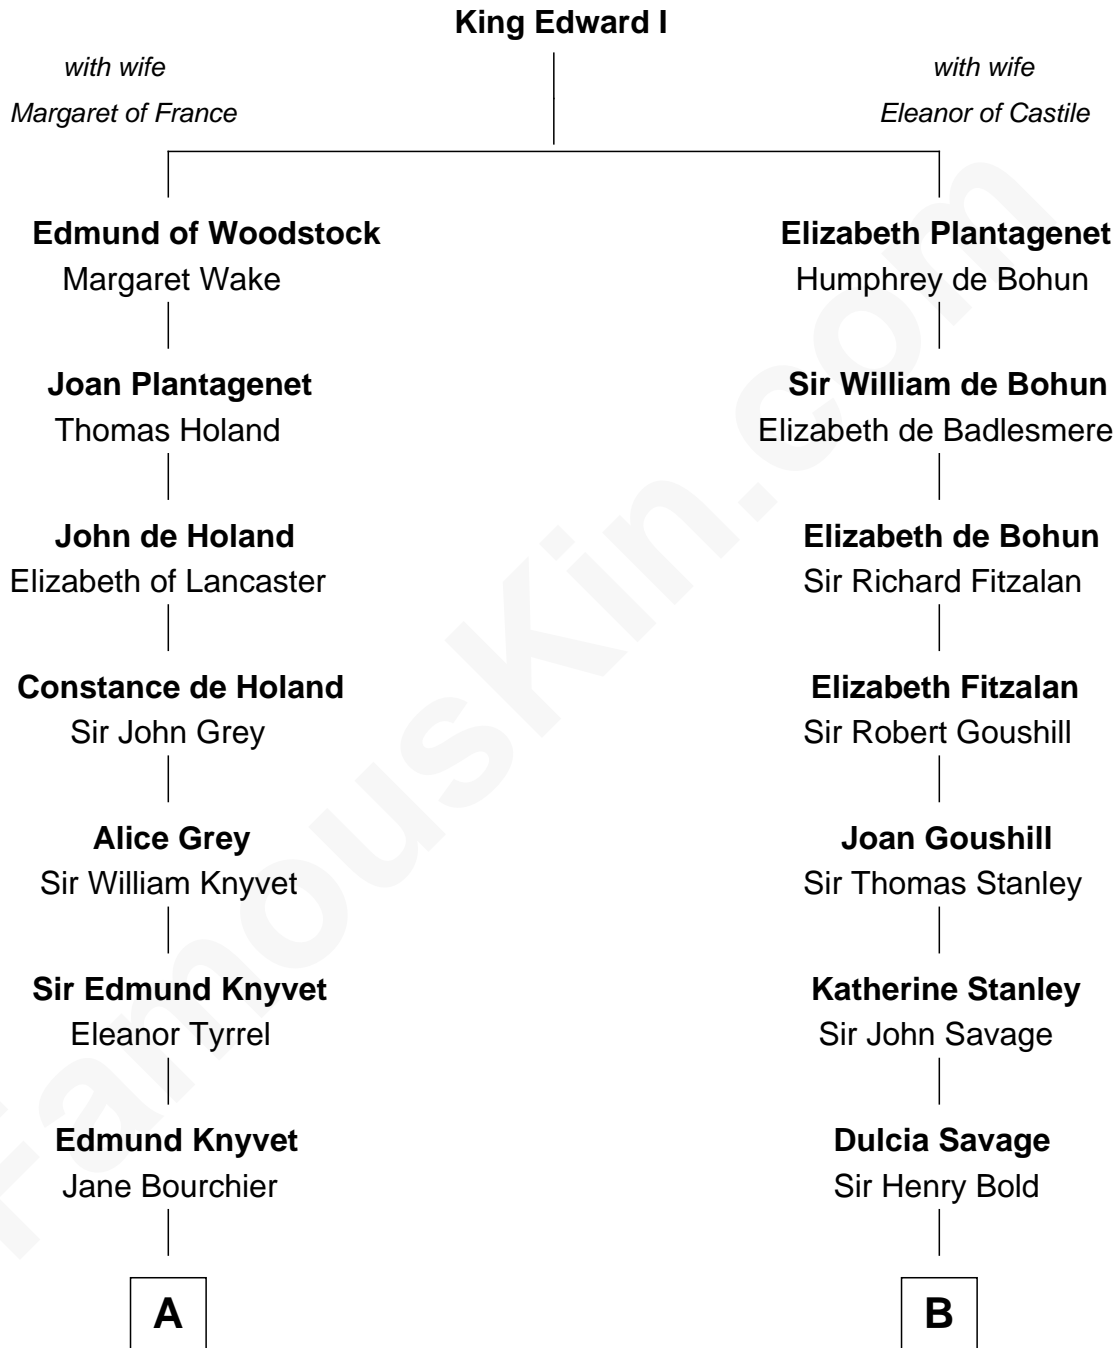

## Relationship Chart of

### Story Musgrave

NASA Astronaut

14th cousin 7 times removed of

**Richard Henry Lee**  
Signer of the Declaration of Independence

**C**

—  
**William Gray**  
Sarah Frances Loring

—  
**Edward Gray**  
Elizabeth Gray Story