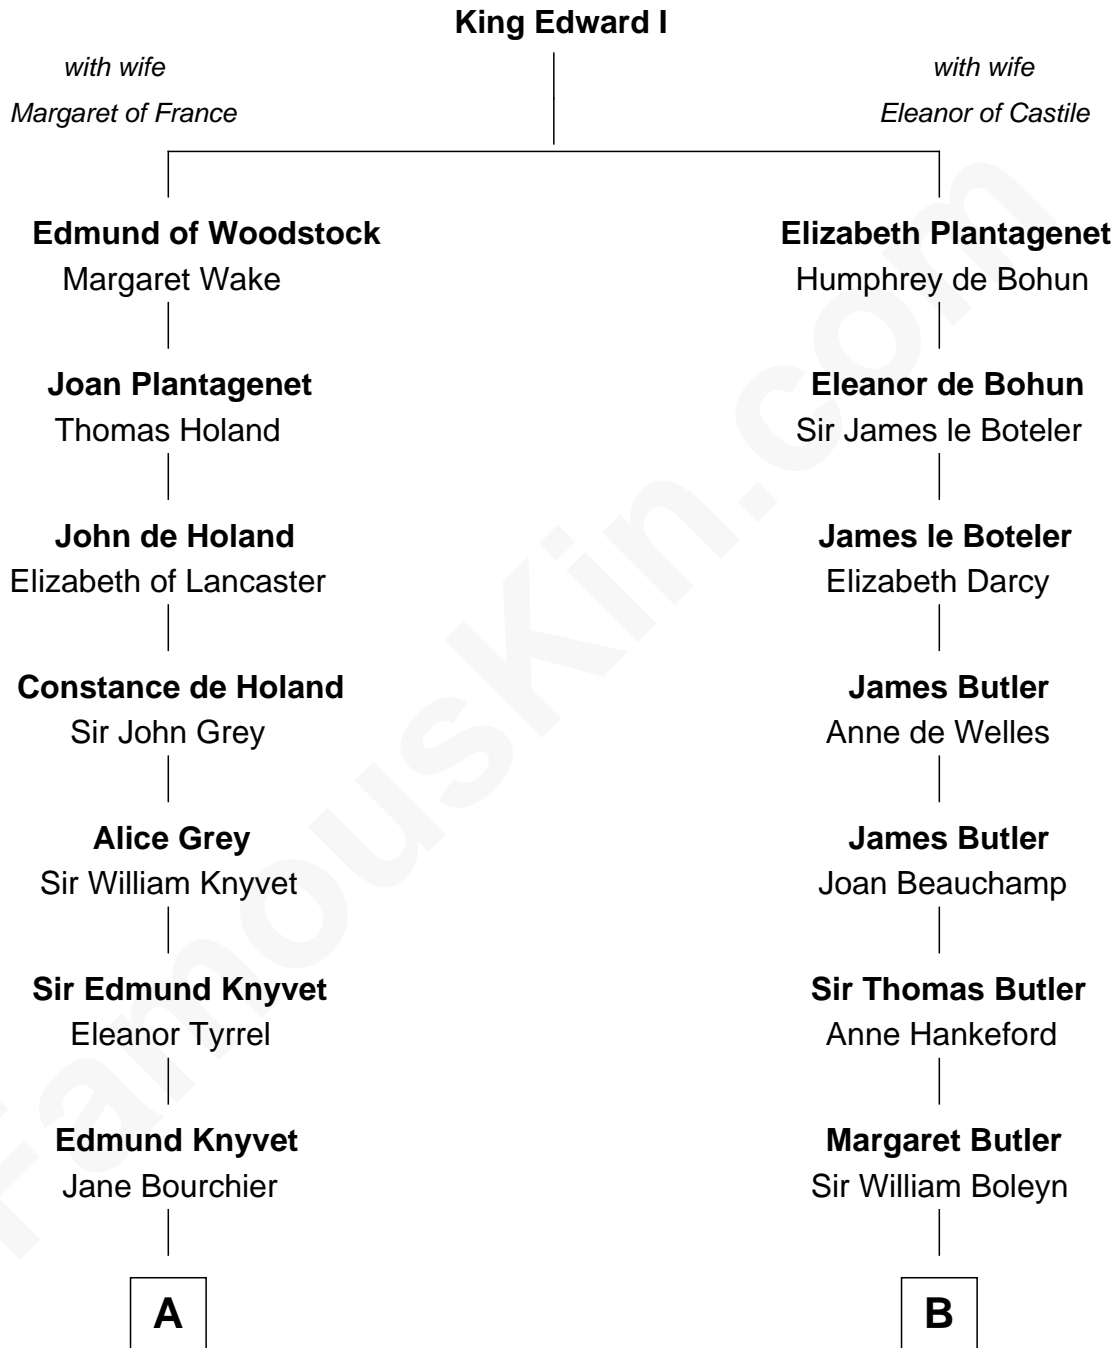

FamousKin.com

Relationship Chart of

Story Musgrave

NASA Astronaut

8th cousin 13 times removed of

Anne Boleyn
2nd Wife of King Henry VIII

C

—
William Gray
Sarah Frances Loring

—
Edward Gray
Elizabeth Gray Story

—
Marguerite Gray
John Butler Swann

—
Marguerite Swann
Percy Musgrave

—
Story Musgrave
NASA Astronaut

FamousKin.com